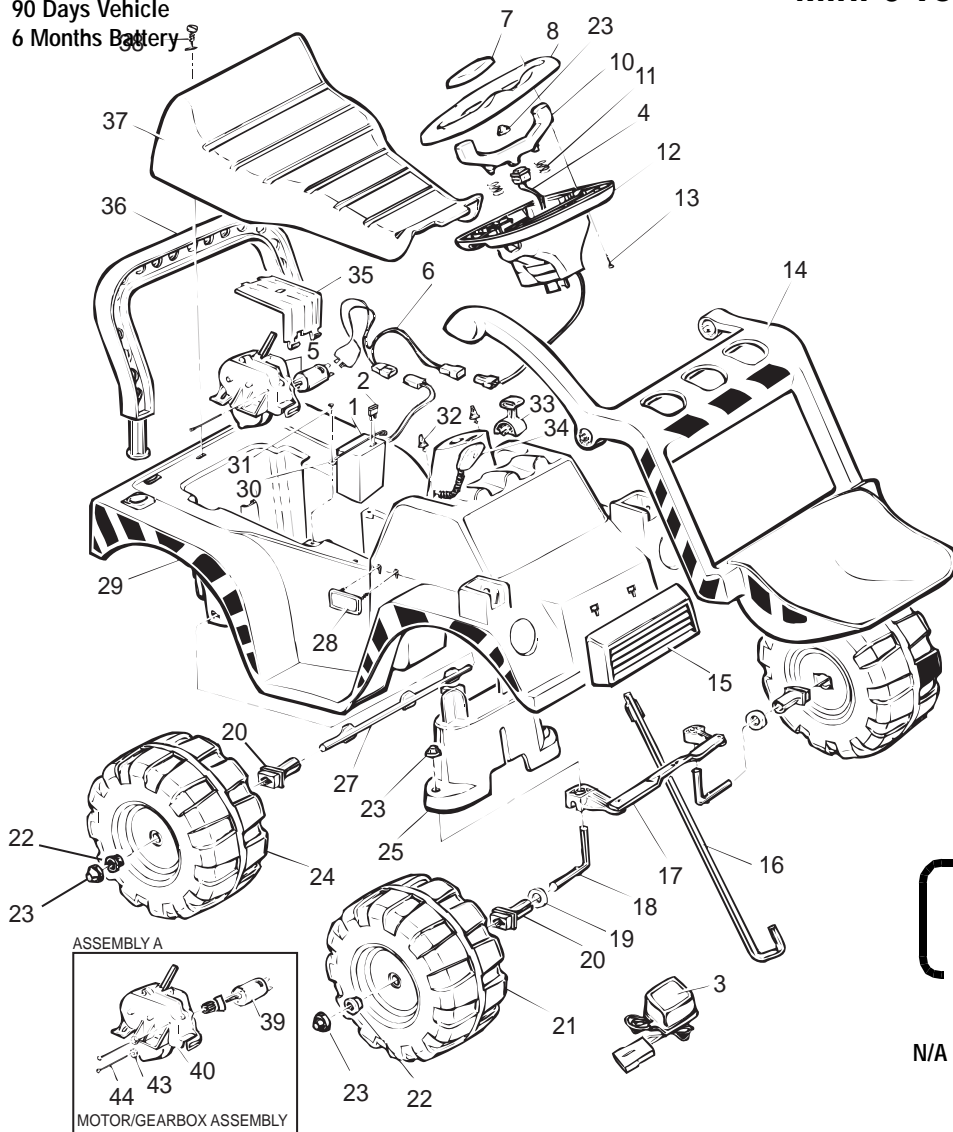

Age Range: 1-3 Years  
 Weight Limit: 40 Lbs.  
 Surfaces: Hard / Grass  
 Speed: 1 MPH  
 Colors: Yellow Body  
 Black Wheels  
 Intro: 5/30/95  
 Suggested Retail: \$69.99  
 Warranty: 90 Days Vehicle  
 6 Months Battery

# 78560-9993 / 83580

### Toddler Series Mini 6 Volt

N/A Not Available

Rev. 08/07/03

Item No.	Description	Part No.	Qty.	Item No.	Description	Part No.	Qty.	Item No.	Description	Part No.	Qty.
1	Battery 6 Volt (4 Amp)	0801-0336	1	19	5/16" Washer	0801-0253	2	37	Seat N/A	78560-2309	1
2	25 Amp Fuse	0801-0151	1	20	Bushing w/Long Extension	78560-2659	4	38	Lock Fastener	78570-2439	1
3	Charger (4 AH)	00801-0976	1	21	Front Wheel N/A	78560-2469	2	39	<u>Motor w/Pinion</u>	<u>74590-9539</u>	1
4	Switch Assembly	78560-9799	1	22	Wheel Bushing	78560-2679	4	42	<u>Gear Box w/out Motor</u>	<u>72629-9259</u>	1
5	<u>#5 Motor/gearbox Assy</u>	<u>74504-9519</u>	1	23	.354 Retainer	0801-0604	7	<b>PARTS NOT SHOWN</b>			
6	<u>Wiring Harness N/A</u>	<u>78560-9719</u>	1	24	Rear Wheel N/A	78560-2459	2		Decal Sheet N/A	78560-0310	1
7	Steering Wheel Cap N/A	78560-2349	1	25	Module	78560-2189	1		Literature Bag N/A	78560-9029	1
8	Steering Wheel Cover N/A	78560-2339	1	26	Star Washer	0801-0330	2		Bolt (for Scoop) N/A	78560-4459	1
9	Motor Bolt	0801-0269	2	27	Rear Axle	74504-4539	1		Large Parts Bag N/A	78560-9249	1
10	Yoke N/A	78560-2359	1	28	PW Emblem Set	74460-9069	1		Small Parts Bag N/A	78560-9269	1
11	Yoke Spring N/A	78560-4549	2	29	Body N/A	78560-2409	1				
12	Steering Wheel Base	78560-2329	1	30	Battery Retainer	74504-4429	1				
13	1/2" Screw N/A	0801-0274	4	31	#8 x 7/8 Trusshead Screw	0801-0228	2				
14	Scoop N/A	78560-2429	1	32	Radio Knobs	74550-2719	2				
15	Grill N/A	78560-2129	1	33	Shifter	74550-2229	1				
16	Steering Column	74550-4239	1	34	Microphone	74770-9489	1				
17	Steering Linkage N/A	78560-4269	1	35	Motor/Gearbox Cover N/A	78560-2119	1				
18	Front Axle N/A	78560-4509	2	36	Roll Bar N/A	78560-4229	1				