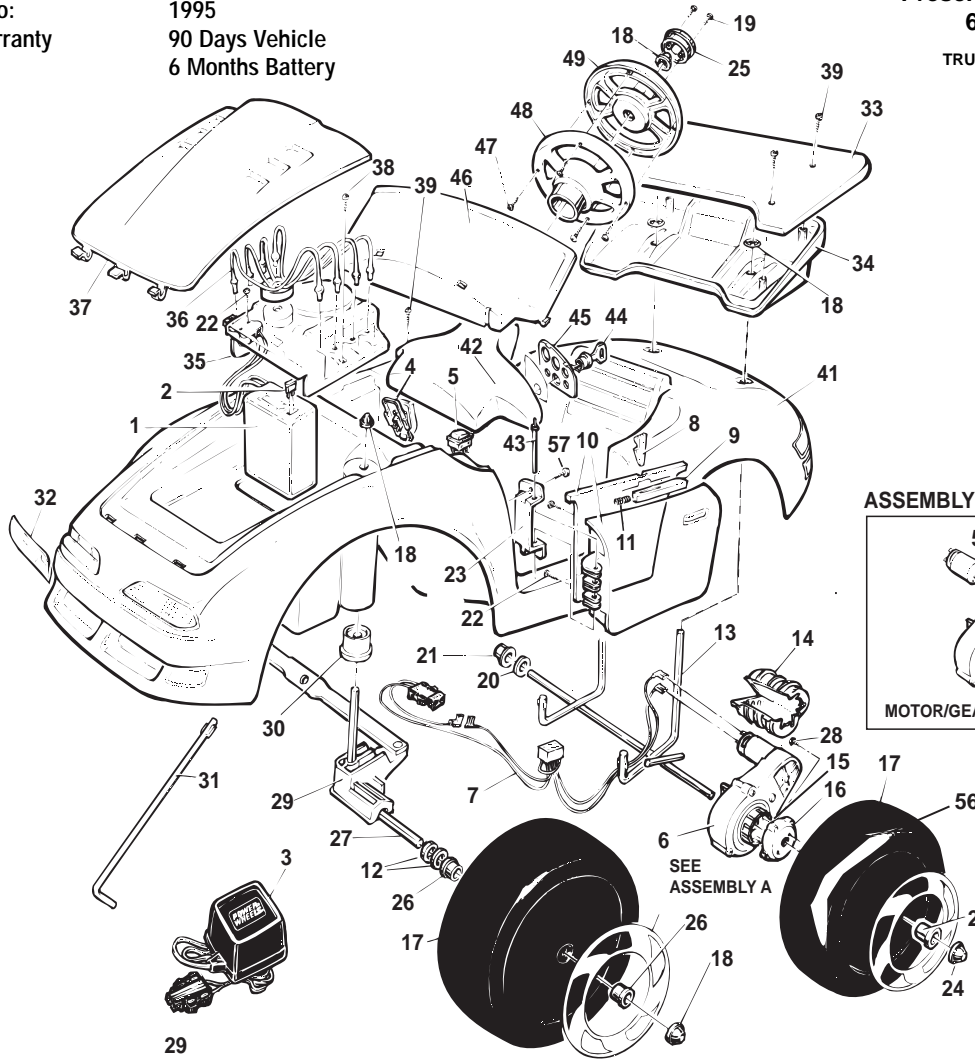

Preschool Series
 6 Volt
 TRU Exclusive

REV. 12/04/03

Item No.	Description	Part No.	Qty.	Item No.	Description	Part No.	Qty.	Item No.	Description	Part No.	Qty.
1	Battery, Type H	00801-1234	1	24	.354 Cap Nut (Black)	0801-0227	5	47	#6 x 1/2" Phillips Screw	0801-0222	4
2	25 amp Fuse	0801-0151	1	25	Steering Wheel Cap N/A	78480-2729	1	48	Steering Wheel Base N/A	78480-2369	1
3	Charger, 6 Volt Type H	00801-0975	1	26	Front Axle Bushing	74770-2539	4	49	Steering Wheel Cover N/A	78480-2379	1
4	Footboard Assembly N/A	76803-9159	1	27	Front Axle N/A	78480-4529	2	<u>50</u>	<u>Motor</u>	<u>74590-9539</u>	<u>1</u>
5	<u>Control Switch</u>	<u>00801-0885</u>	<u>1</u>	28	#10 x 3/4" Screw	0801-0255	5	51	D Lock Washer (removed)	0801-0329	1
6	Motor/Gearbox Assy	74780-9509	1	29	Steering Linkage N/A	78480-4259	1	52	<u>Motor Drive Gear (removed)</u>	<u>74550-2269</u>	<u>1</u>
7	<u>Wiring Harness N/A</u>	<u>78480-9799</u>	<u>1</u>	30	Post Bushing	74770-2669	2	53	<u>Gearbox</u>	<u>74580-9269</u>	<u>1</u>
8	Door Latch Trigger (N/A)	78480-2219	1	31	Steering Column (N/A)	80054-0017	1	54	<u>Motor Bolts</u>	<u>0801-0269</u>	<u>2</u>
9	Door Latch (N/A)	78480-2229	1	32	Headlight Lens Set N/A	80030-0018	1	55	<u>Star Washer N/A</u>	<u>0801-0330</u>	<u>2</u>
10	Inner/Outer Door Set (N/A)	78480-9019	1	33	Spoiler Cover N/A	78480-2429	1	56	Traction Band Set N/A	78480-2449	1
11	Door Latch Spring N/A	78480-4519	6	34	Spoiler Base (N/A)	78480-2439	1	57	#10 x 3/4" Screw	0801-0309	1
12	5/16" Washer	0801-0253	1	35	Pretend Engine N/A	74771-2119	1	PARTS NOT SHOWN			
13	Rear Axle Assembly N/A	78480-4549	1	36	Pretend Engine Plug Wires	78480-2129	1	Decal Sheet (Vinyl) N/A	78480-0320	1	
14	Motor Cover	74750-2359	1	37	Hood N/A	78480-9119	1	Decal Sheet (Mylar) N/A	78480-0330	1	
15	Spacer	73233-2369	1	38	#8 x 7/8" Trusshead Screw	0801-0228	2	Wire Harness Fastener N/A	0801-0311	1	
16	Wheel Driver	73233-2239	1	39	#8 x 3/4" Plascrow	0801-0223	2	Literature Bag N/A	78480-9029	1	
17	Wheel N/A	78480-2459	4	40	.354 Retainer w/o Body N/A	0801-0252	2	<u>Bold and Underlined parts are to be purchased and installed by Service Centers only. These items may not be sold directly to consumers by Service Centers or Fisher-Price.</u>			
18	.437 Cap Nut (Black)	0801-0548	2	41	Body N/A	78480-2109	1				
19	Screw, Plastilock 1" N/A	0801-0224	2	42	Dashboard N/A	78480-2259	1				
20	7/16" Washer	0801-0196	1	43	Hinge Pin N/A	0801-0194	1				
21	Rear Axle Bushing	74550-2689	3	44	Key/Housing Assembly N/A	74550-2439	1				
22	#8 x 1/2" Phillips Plascrow	0801-0202	5	45	Dash Cover Plate N/A	78480-2699	1				
23	Door Hinge Support N/A	78480-2029	1	46	Windshield N/A	78480-2739	1				