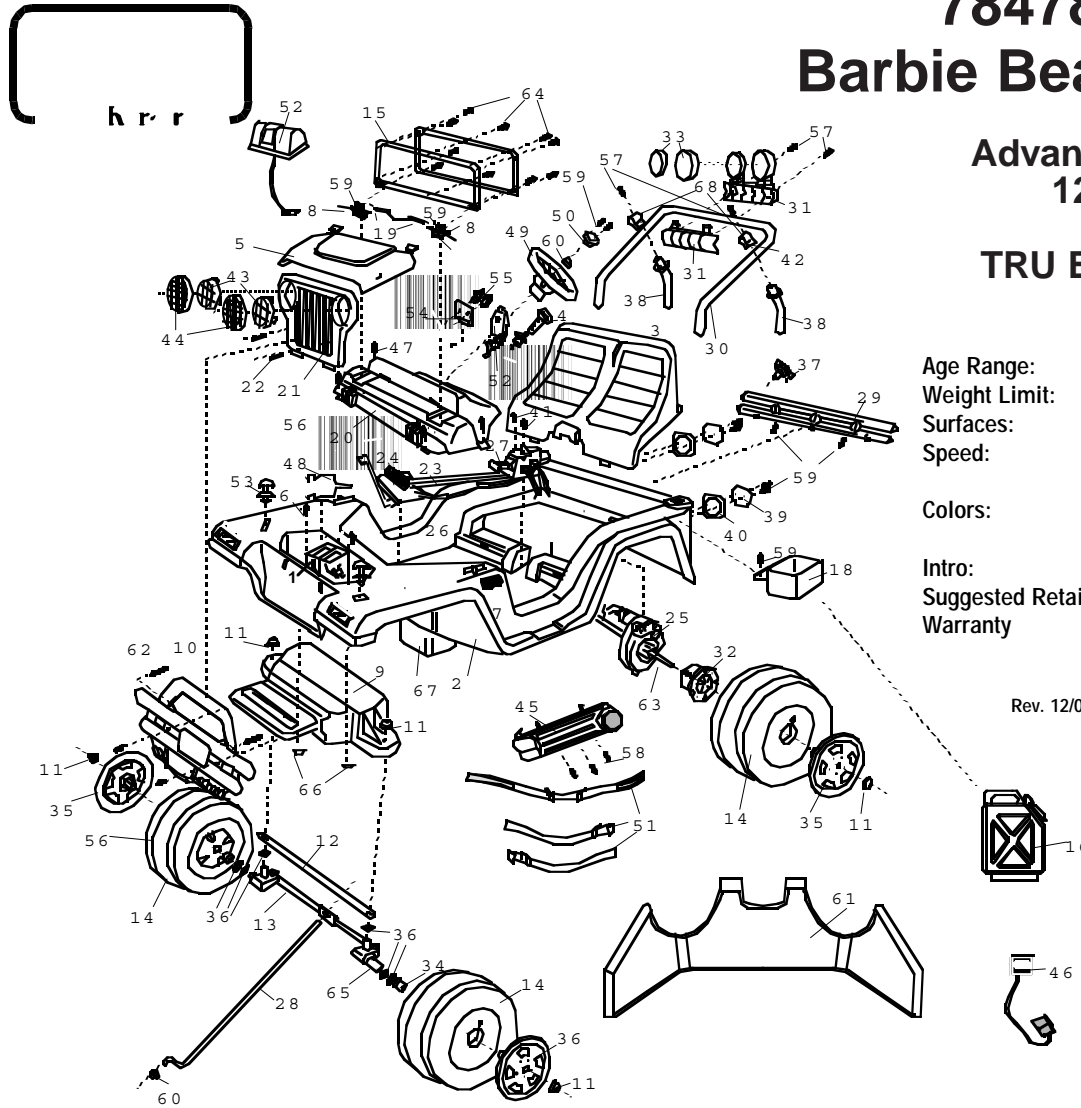

78478-9993 Barbie Beach Ranger

Advanced Series
12 Volt

TRU Exclusive

Age Range: 3-7 Yrs.
Weight Limit: 130 Lbs.
Surfaces: Hard & Grass
Speed: 2.5 Reverse
2.5 / 5.0 MPH Forward
Colors: Silver Body
Pink and Purple Trim
Intro: 5-2000
Suggested Retail: $299.99
Warranty: 1 year bumper to bumper
6 Months Battery

Rev. 12/03/03

Service Bulletin 166

Item No.	Description	Part No.	Qty.	Item No.	Description	Part No.	Qty.	Item No.	Description	Part No.	Qty.
1	Battery	0801-0638	1	31	KC™ Light Rack - Assembly	78478-9199	1	60	.354 Cap Nut (White)	0801-0548	2
2	Body	N/A	1	32	J Driver	76960-2249	2	61	Canopy Assembly Teal	78478-9599	1
3	Seat	78478-2309	1	33	KC™ Light Cover	76960-2319	2	62	#8 x 4" Screw N/A	0801-0516	2
4	Key/Housing Assembly	78478-9369	1	34	Round 7/16" Bushing	74550-2689	2	63	Rear Axle	74440-4519	1
5	Hood	78478-6119	1	35	Hubcap	74440-2579	4	64	8 x 1-1/4 Screw (Pan Head/N/A)	0801-0216	10
6	1/4" x 1 1/2 screw	78478-2719	1	36	7/16" Washer	0801-0196	4	65	Front Axle	74440-4509	2
7	PW Emblem	74460-9069	2	37	Gas Cap	78478-2089	1	66	5/16" Hex Nyloc Nut	0801-0601	2
8	Windshield Bracket	78478-2639	2	38	Support Tube	76960-2629	2	67	Rear module	78478-2029	1
9	Front Module	78478-2019	1	39	Taillight Lens Set	73233-2279	1	68	Roll Bar Bracket Set N/A	78478-2179	1
10	Brushguard Pink Drilled	78478-218A	1	40	Taillight Housing Set	78478-2759	1	PARTS NOT SHOWN			
11	.437 Cap Nut (White)	0801-0227	6	41	#8 x 7/8" Truss Screw (Silver)	0801-0228	2		Label Main Sheet	78478-0310	1
12	Cross Bar	74460-4419	1	42	Roll Bar Assem. N/A	78478-2179	1		Literature Bag N/A	78478-9029	1
13	Steering Linkage Assy.	74440-9419A	1	43	Headlight Lens (Blue)	74450-2279	2		Large Parts Bag (Molded parts)	78478-9039	1
14	Wheel, 14"	78478-2459	4	44	Headlight Lens Guard N/A	78478-2339	2		Small Parts Bag (Purchased parts)	78478-9139B	1
15	Windshield Set	78478-9619	1	45	Side Pipe Set N/A	no sub	1		#7 Gearbox w/o Motor	<u>00968-2805</u>	2
16	Water Can with Cap	78608-2239	1	46	12v Charger with probe	00801-0972	1		Motor w/Pinion	<u>00968-2701</u>	2
17	Windshield Bracket	78478-2639	2	47	#10 x 1/2" Screw (Black) N/A	0801-0540	2		Clip Adhesive	0801-0313	1
18	Water Bottle Holder	78478-2149	1	48	Battery Retainer	74020-9819	1		Footswitch (plunger type)	<u>0801-0933</u>	1
19	Windshield & Hinge Pin	0801-0257	2	49	Battery Retainer for under hood	78490-4029	1		1/4" x 1-1/2" Roll Bar Screws (N/A)	0801-0467	2
20	Dash	78478-278A	1	50	Steering Wheel	74340-2319	1		Brushguard Spacer Tube	78477-2069	2
21	Grill	78478-2849	1	51	Steering Wheel Cap	78478-2329	1		Hardware Bag with hinge pin	78478-9059	1
22	Brushguard Spacer	78477-2069	2	52	Seatbelt Pink	76960-5339	1		Switch Singlux (Shifter) (Rocker)	<u>00801-0923</u>	1
23	Channel Cover	78478-2289	1	53	Siren/Microphone	78477-9449	1		Retainer .312 (For Battery Retainer)	00801-0960	1
24	Footboard Assembly	78478-9829	1	54	Hood Latch Pink	77770-9559	2		Hi Speed lockout screw	0801-0254	1
25	#7 Gearbox w/Motor	<u>00968-2905</u>	2	55	Bezel Knob	78478-2719	1		Adhesive Clip-Microphone	0801-0313	1
26	Harness Assembly	<u>78490-9699</u>	1	56	Dash Knob	78478-2709	2				
27	Shifter Assembly	78478-9239	1	57	#10 x 1" Screw (Black)	0801-0220	4				
28	Steering Column	74460-4129	1	58	#6 x 1-1/2" Screw N/A	0801-0467	4				
29	Rear Bumper	78478-2039	1	59	#8 x 3/4" Screw (Black)	0801-0223	6				
30	Sport Bar.	76960-9219	1		#8 x 1" Screw (Black) N/A	0801-0224	15				

N/A = Not Available