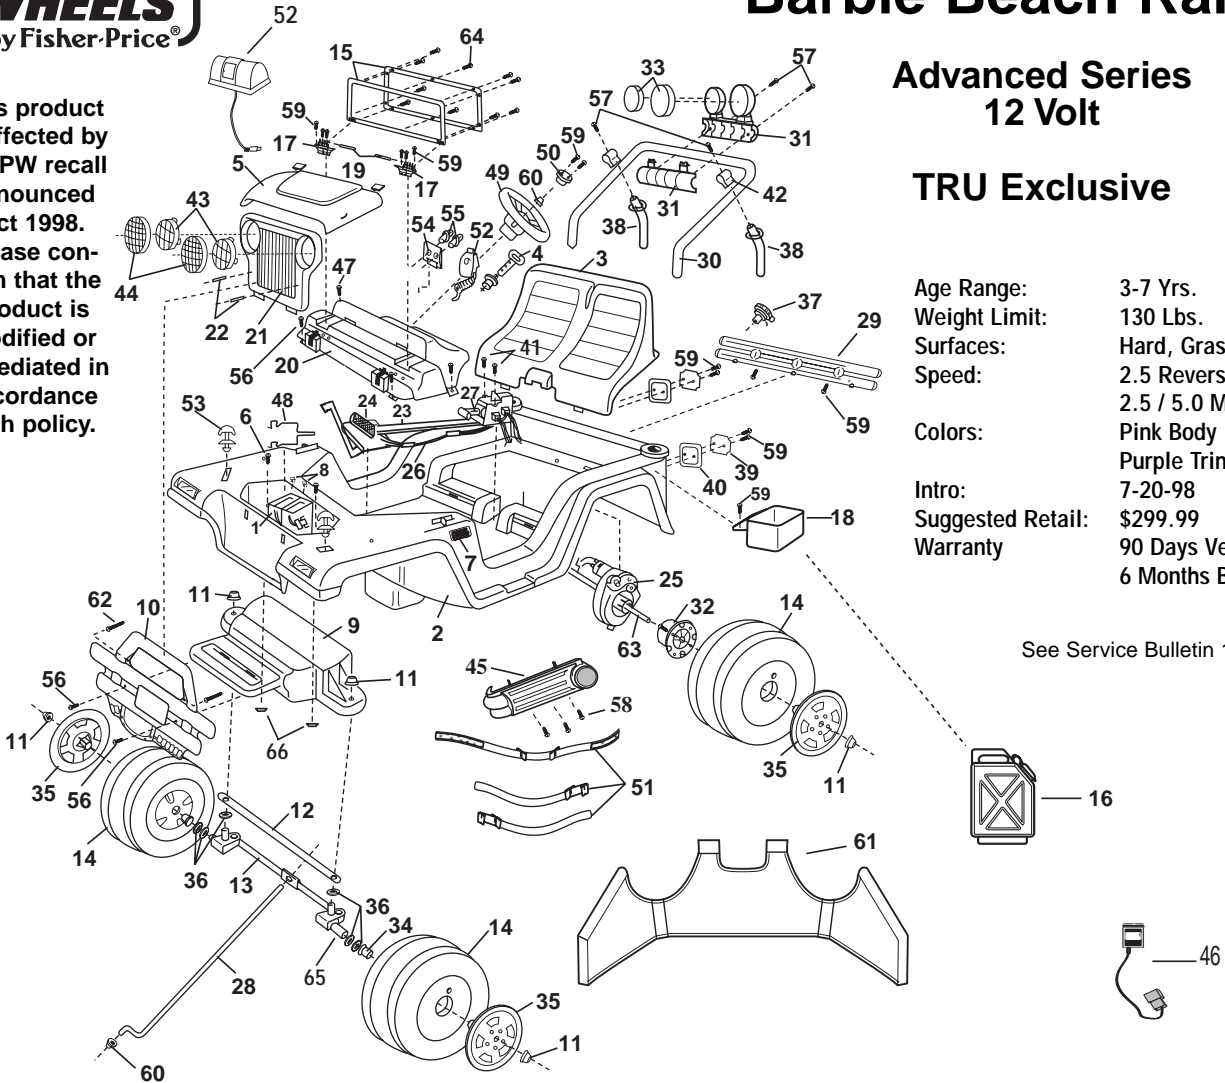

78477-9993 Barbie Beach Ranger

Advanced Series
12 Volt

TRU Exclusive

Age Range: 3-7 Yrs.
Weight Limit: 130 Lbs.
Surfaces: Hard, Grass & Hills
Speed: 2.5 Reverse
2.5 / 5.0 MPH Forward
Colors: Pink Body
Purple Trim
Intro: 7-20-98
Suggested Retail: $299.99
Warranty: 90 Days Vehicle
6 Months Battery

This product is affected by the PW recall announced Oct 1998. Please confirm that the product is modified or remediated in accordance with policy.

See Service Bulletin 166

Rev. 07/10/03

Item No.	Description	Part No.	Qty.	Item No.	Description	Part No.	Qty.	Item No.	Description	Part No.	Qty.
1	*Battery	0801-0431	2	29	Rear Bumper	78477-2039	1	57	#6 x 1-1/2" Screw (Black/Blunt)	0801-0469	4
2	Body (N/A)	78477-2109	1	30	Sport Bar	76960-9219	1	58	#8 x 3/4" Screw (Black)	0801-0223	6
3	Seat	78477-2309	1	31	KC™ Light Rack - Assembly	78477-9199	1	59	#8 x 1" Screw (Black)	0801-0224	15
4	Key/Housing Assembly	78490-9369	1	32	Wheel Driver	74460-2249	2	60	.354 Cap Nut (Black)	0801-0215	2
5	Hood	78477-6119	1	33	KC™ Light Cover	76960-2319	2	61	Canopy Assembly with Bag	78477-9599	1
6	5/16" x 51/2" Hex Bolt	0801-0605	2	34	Axle Bushing	74550-2689	2	62	#8 x 4" Screw (Black)	0801-0516	2
7	PW Emblem	74460-9069	2	35	Hubcap	74440-2579	4	63	Rear Axle	74440-4519	1
8	Thermal Fuse	0801-0610	2	36	7/16" Washer	0801-0196	4	64	#8 x 1-1/4" Screw (Black)	0801-0216	10
9	Front Module	78477-2019	1	37	Gas Cap	78477-2089	1	65	Front Axle	74440-4509	2
10	Brushguard	78477-2189	1	38	Sport Bar Support	76960-2629	2	66	5/16" Hex Nyloc Nut	0801-0193	2
11	.437 Cap Nut (White)	0801-0227	6	39	Taillight Lens Set	73233-2279	1	PARTS NOT SHOWN			
12	Cross Bar	74460-4419	1	40	Taillight Housing Set	78477-2759	1	Label Main Sheet	78477-0310	1	
13	Steering Linkage Assy.	74440-9419A	1	41	#8 x 7/8" Screw (Silver)	0801-0228	2	*Literature Bag	78477-9019	1	
14	Wheel, 14"	78477-2459	4	42	Sport Bar Bracket Set	78477-2179	1	*Large Parts Bag	78477-9259	1	
15	Windshield Set (Front/Rear)	78477-9619	1	43	Headlight Lens (Blue)	74440-2879	2	*Small Parts Bag	78477-9249	1	
16	Water Bottle with Cap	78608-2239	1	44	Headlight Lens Guard	78477-2339	2	#7 Gearbox w/o Motor	78477-9529	2	
17	Windshield Bracket	78477-2639	2	45	Side Pipe Set	78477-9049	1	Motor w/Pinion	74460-9579	2	
18	Water Bottle Holder	78477-2149	1	46	*12v Charger	0801-0225	1	Clip Adhesive	0801-0313	1	
19	Hinge Pin	0801-0257	2	47	#10 x 1/2" Screw (Black)	0801-0540	2	*Use & Care Manual	78477-0920	1	
20	Dash	78477-2689	1	48	*Battery Retainer	78490-4019	1	Footswitch	0801-0147	1	
21	Grille	78477-2849	1	49	Steering Wheel	78477-2379	1	1/4" x 1-1/2" Roll Bar Screws (N/A)	0801-0467	2	
22	Brushguard Spacer	78477-2069	2	50	Steering Wheel Cap	78477-2369	1	(order small parts bag)			
23	Channel Cover	78477-2289	1	51	Seatbelt Set	76960-5339	1	Brushguard Spacer Tube (N/A)	78477-2369	2	
24	Footboard Assembly	78477-9829	1	52	Siren/Microphone	78477-9449	1	(order small parts bag)			
25	#7 Gearbox w/Motor	78477-9519	2	53	Hood Latch	76960-9419	2	*Hardware Bag		1	
26	*Harness Assembly	78490-9799	1	54	Knob Plate	78477-2719	1				
27	Shifter Assembly	78477-9139	1	55	Dash Knob	74550-2719	2				
28	Steering Column	74460-4129	1	56	#10 x 1" Screw (Black)	0801-0220	4				

*See Service Bulletin 166

N/A = Not Available

Bold and Underlined parts are to be purchased and installed by Service Centers only. These items may not be sold directly to consumers by Service Centers or Fisher-Price.