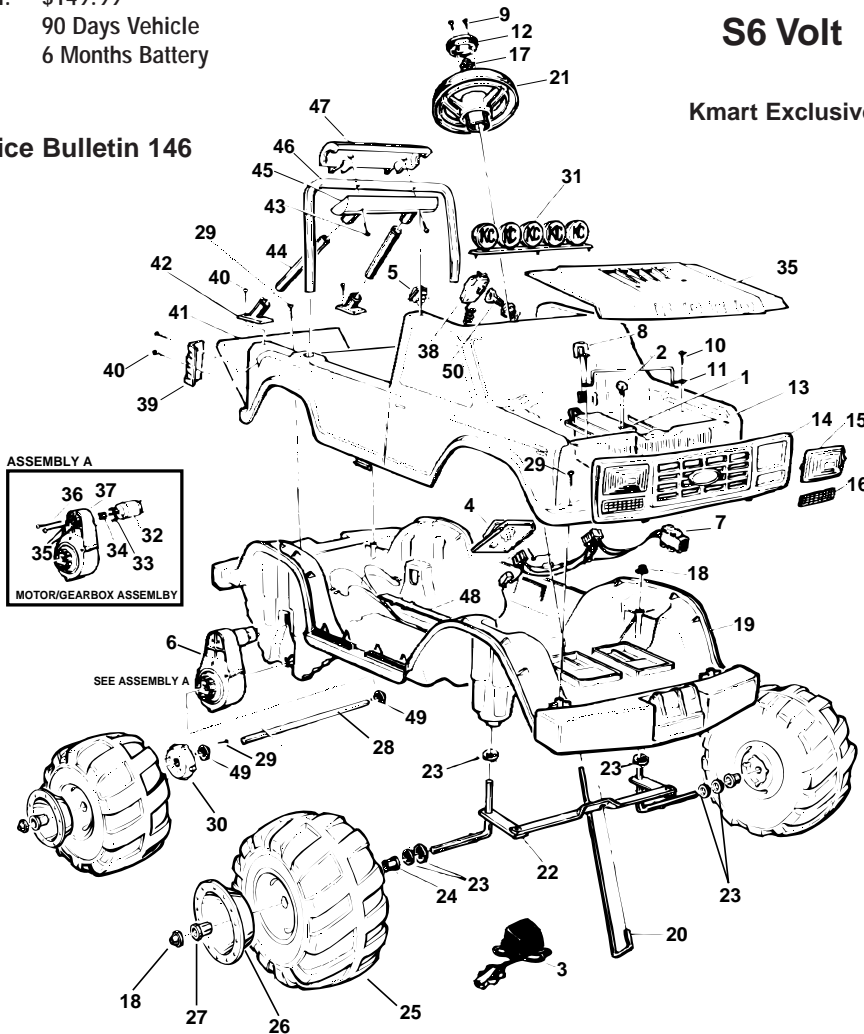

Age Range: 3-6 Yrs.
Weight Limit: 65 Lbs.
Surfaces: Hard & Grass
Colors: White Body
Intro: 1995
Suggested Retail: $149.99
Warranty: 90 Days Vehicle
6 Months Battery

78471-9993 Monster Racing Truck

S6 Volt

Kmart Exclusive

*See Service Bulletin 146

This product is affected by the PW recall announced Oct 1998. Please confirm that the product is modified or remediated in accordance with policy.

REV. 12/10/03

Item No.	Description	Part No.	Qty.	Item No.	Description	Part No.	Qty.	Item No.	Description	Part No.	Qty.
1	Battery	00801-0712	1	22	Steering Linkage N/A	78471-4249	1	43	#8 x 1-1/2" Screw	0801-0308	2
2	Thermal Fuse N/A	0801-0153	1	23	7/16" Washer	0801-0196	4	44	Roll-Bar Support N/A	78670-4239	2
3	Charger, Super 6 TM	00801-0974	1	24	Round Bushing	74550-2689	2	45	Roll-Bar Cover (Lower N/A)	78670-2189	1
4	Footboard Assembly N/A	73233-9159	1	25	Wheel N/A	78471-2469	4	46	Roll-Bar N/A	78670-4219	1
5	Switch (Fwd./Rev.)	00801-0885	1	26	Hubcap	74590-2579	4	47	Roll-Bar Cover (Upper N/A)	78670-2179	1
6	3B Motor/Gearbox Assy.	74180-9519	2	27	Hex Bushing	73233-2559	4	48	Wiring Harness Cover N/A	78471-2459	1
7	Wiring Harness N/A	78471-9799	1	28	Rear Axle N/A	80046-0194	1	49	Wheel Spacer	73233-2369	1
8	Battery U-Clip N/A	74570-2669	1	29	#10 x 1/2" Phillips Screw	0801-0255	2	50	Key/Housing Assembly	73233-2439	1
9	#8 x 1" Phil Plascrew N/A	0801-0224	1	30	Wheel Driver	73233-2239	2	PARTS NOT SHOWN			
10	#8 x 7/8" Plascrew	0801-0228	6	31	KC Light Group N/A	78640-9239	1		Switch Hole Cover N/A	78660-2449	1
11	Battery Retainer N/A	76181-4419	1	32	Motor N/A	80039-0008	2		Twist Lock Clip N/A	78670-0100	1
12	Steering Wheel Cap	74550-2729	1	33	D Lock Washer	0801-0329	2		Screw For Hood N/A	0801-0219	1
13	Body (Upper) N/A	80005-0372	1	34	Motor Drive Gear	74550-2269	2		Literature Bag N/A	78471-9019	1
14	Grill N/A	78640-2129	1	35	Hood N/A	78471-9119	1		Main Decal N/A	78471-0310	1
15	Headlight Lens N/A	76807-2279	2	36	Motor Bolts N/A	0801-0198	4		Paper Decal N/A	78471-0320	1
16	Parking Lens (N/A)	80058-0019	2	37	3B Gearbox w/Insert	74550-9279	2				
17	.354 Cap Nut	0801-0604	1	38	Microphone	73233-9479	1				
18	.437 Cap Nut	0801-0226	6	39	Taillight N/A	78640-2279	2				
19	Body (Lower) N/A	80005-0371	1	40	#8 x 1/2" Plascrew	0801-0202	6				
20	Steering Column N/A	78471-4239	1	41	Tailgate N/A	78471-2129	1				
21	*Steering Wheel	74440-2379	1	42	Roll-Bar Bracket Set N/A	78670-2199	1				

N/A = Not Available

and Underlined parts are to be purchased and installed by Service Centers only. These items may not be sold directly to consumers by Service Centers or Fisher-Price.

* Service Bulletin 146