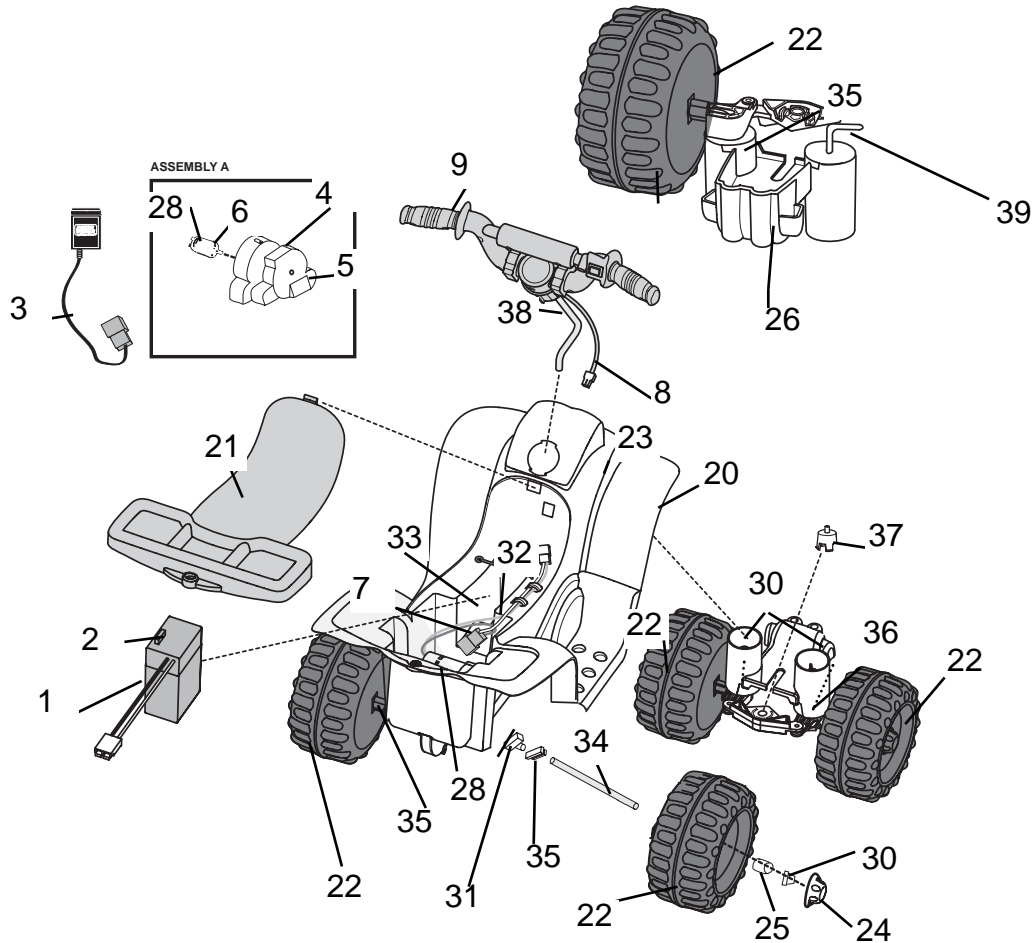

Age Range: 1-3 years
 Weight Limit: 40 Lbs.
 Surfaces: Hard and Grass
 Speed: 2.0 MPH Forward
 Colors: Blue and Yellow
 With Black Wheels
 Intro: 2002
 Suggested Retail: \$79.99
 Box Dimensions: 25.25 x 13 x 16.375
 Warranty: One Year Vehicle
 6 Months Battery

77760-9993 Lil Quad

Toddler Series
Mini 6 Volt

Item No.	Description	Part No.	Qty.	Item No.	Description	Part No.	Qty.	Item No.	Description	Part No.	Qty.
Working / Electrical Parts				25	Wheel Bushing	77760-2129	4		Main Decal Sheet	77760-0310	1
1	Battery 6 Volt 4 amp, blue	0801-0336	1	26	Brushguard	77760-2139	1		5/16" Washer	0801-0253	2
2	Fuse, 25 amp	0801-0151	1	28	Motor Cover	77760-2159	1		<u>PIC Switch pushbutton</u>	<u>00801-1198</u>	<u>1</u>
3	Charger Fused 6 Volt 4 amp	00801-0976	1	Hardware / Metal Parts							
<u>4</u>	<u>Motor Gearbox Assembly</u>	<u>00968-3900</u>	<u>1</u>	30	Cap nut .354	0801-0604	8				
<u>5</u>	<u>Gearbox W/out Motor</u>	<u>00968-3800</u>	<u>1</u>	31	Bushing w/o extension	76920-2549	2				
<u>6</u>	<u>Motor Pinion Assembly</u>	<u>00968-3700</u>	<u>1</u>	32	Battery Retainer	74230-4129	1				
<u>7</u>	<u>Main Harness Assembly</u>	<u>77760-9699</u>	<u>1</u>	33	#8 x 7/8" Trusshead Screw	0801-0228	2				
8	Handlebar Wire Harness	77760-9799D	1	34	Rear Axle	77760-4529	1				
9	Handle Bar Assm.	77760-9209D	1	35	Wheel Bushing w/ extension	76920-2659	4				
	Includes Handle Bar Harness/Switch/Steering Column			36	Front Wheel Assm.	77760-9139D	1				
Plastic / Other Parts				37	Steering Column Retainer	77760-2359	1				
20	Body	N/A	1	38	Steering Rod	77760-4539	1				
21	Seat with lock	3800-7066	1	39	Front Axle	77760-4519	2				
22	Wheel	77760-2119	4	Parts Not Shown							
23	PW Snap-In Emblem	74460-9069	1		Owner's Manual	77760-0920	1				
24	Wheel Cover	76790-2349	4								