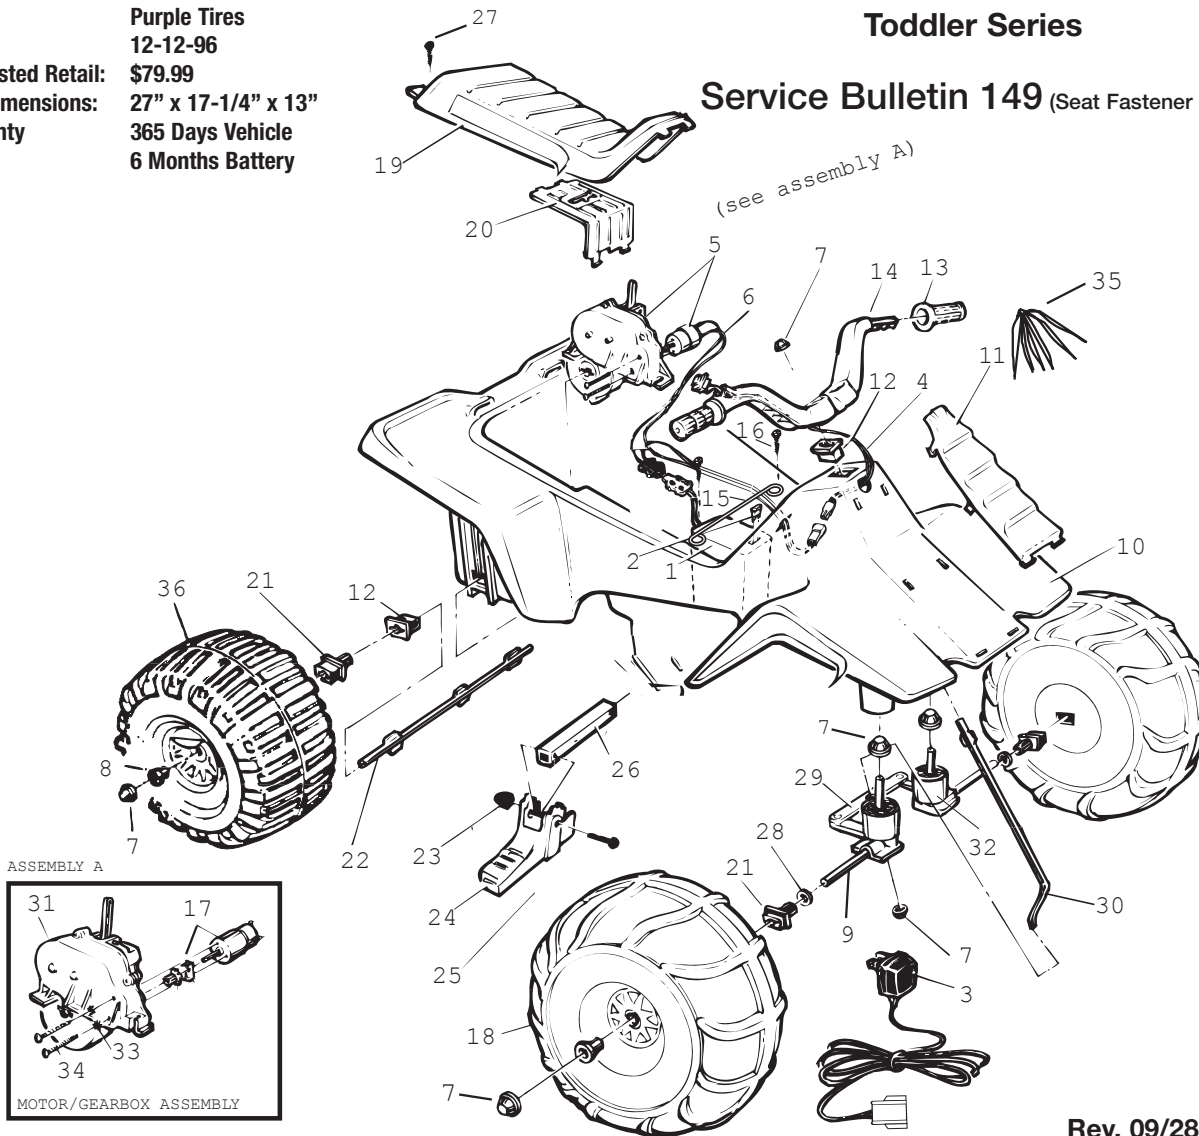

Age Range: 1-3 Yrs.
 Weight Limit: 40 Lbs.
 Surfaces: Hard & Grass
 Speed: 1 MPH
 Colors: White Body
 Pink Seat
 Purple Tires

Intro: 12-12-96
 Suggested Retail: \$79.99
 Box Dimensions: 27" x 17-1/4" x 13"
 Warranty: 365 Days Vehicle
 6 Months Battery

76980-9993 Barbie™ Songbird

TRU Exclusive
Toddler Series

Service Bulletin 149 (Seat Fastener Change)

Rev. 09/28/06

Item #	Description	Part #	Qty.	Item #	Description	Part #	Qty.	Item #	Description	Part #	Qty.
1	Battery 6 Volt/4Amp	0801-0336	1	16	#8 x 7/8" Trusshead Screw	0801-0228	2	30	Steering Column	76940-4239	1
2	25 Amp Fuse	0801-0151	1	17	Motor w/Pinion N/A	<u>72629-9539</u>	1	31	Gearbox w/Out Motor	<u>72629-9259</u>	1
3	6 Volt / 4 Amp Charger	00801-0976	1	18	Front Wheel	76980-2459	2	32	Front Post Bushing	76980-2129	2
4	Switch Assembly	78560-2799	1	19	*Seat (original N/A)	76980-2309	1	33	Star Washer N/A	0801-0330	2
5	#5 Motor Gearbox Assy	74504-9519	1	20	Motor Cover	73560-9489	1	34	Motor Bolt N/A	0801-0269	2
6	Main Harness	73560-9799	1	21	Bushing w/Long Extension	78560-2659	4	35	Handlebar Streamers	73680-2129	2
7	** .354 Cap Nut (White)	0801-0251	8	22	Rear Axle	74504-4539	1	36	Rear Wheel	76980-2469	2
8	Round Bushing	78560-2679	4	23	Acorn Nut N/A	0801-0218	2	PARTS NOT SHOWN			
9	Front Axle	74504-4509	2	24	Footpeg N/A	76980-2169	2		Label Sheet	76980-0310	1
10	Body (N/A)	76940-2109	1	25	1-1/4" Shoulder Bolt	0801-0304	2		Large Parts Bag N/A	76980-9249	1
11	Grille N/A	76940-2149	1	26	Footpeg Support	76940-2179	1		Small Parts Bag	76940-9259	1
12	Bushing w/out Extension	74504-2549	3	27	#10 x 1/2" bolt N/A	*0801-0271	1		Literature Bag N/A	76980-9019	1
13	Handgrip	76980-2159	2	28	5/16" Washer	0801-0253	4		Owner's Manual N/A	76980-0920	1
14	Handlebar	76980-2139	1	29	Steering Linkage	74504-4219	1		Foam Battery Pocket	73560-0401	1
15	Battery Retainer	74504-4429	1								