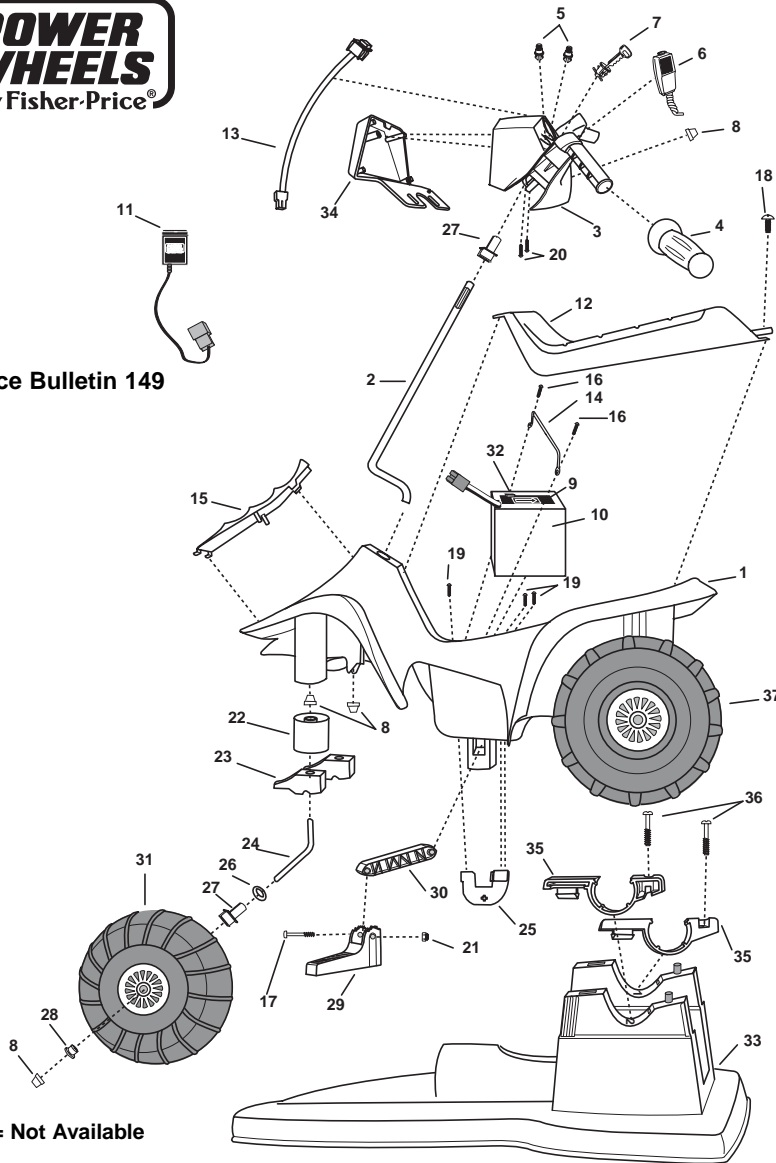

N/A = Not Available

REV. 03/25/04

Item #	Description	Part #	Qty.	Item #	Description	Part #	Qty.	Item #	Description	Part #	Qty.
1	Vehicle Body (N/A)	76950-2109	1	20	#10 x 3/4" Screw	0801-0309	2	PARTS NOT SHOWN			
2	Steering Column N/A	72621-4239	1	21	Lock Nut N/A	0801-0218	2		Label Sheet	769500310A	1
3	Handlebar	76950-2139	1	22	Collar	76950-2129	2		Owner's Manual N/A	76950-0920A	1
4	Handgrip	76950-2159	2	23	Steering Linkage	74504-4219	1		*Literature Bag	769509019C	1
5	Knobs (White) N/A	78570-2179	2	24	Front Axle	74504-4509	2		Large Parts Bag N/A	76950-9249	1
6	Microphone N/A	74780-9479	1	25	T-Slider N/A	76950-2049	1		Small Parts Bag N/A	769509259C	1
7	Key Assembly N/A	74550-2439	1	26	5/16" Washer	0801-0253	2		#5 Motor Gearbox	74504-9519	1
8	** .354 Cap Nut (White)	0801-0548	7	(Can substitute nylon washer 0801-0554 / was deviation 3-98)					#5 Gearbox w/out Motor	72629-9259	1
9	6 Volt (4 Amp/hr.) Battery	0801-0336	1	27	Square (Wheel) Bushing	78560-2659	3		Motor w/Pinion N/A	75520-9539	1
10	Foam Pocket	73560-0401	1	28	Round Bushing	78560-2679	2		Rear Axle N/A	76950-4529	1
11	6 Volt (4 Amp/hr.) Charger	00801-0976	1	29	Footrest N/A	76950-2169	2		Main Wiring Harness N/A	78560-2789	1
12	*Seat (original N/A, see btn)	76950-2309	1	30	Footrest Support	76940-2179	1		Motor Cover	73560-9489	1
13	Switch Assembly	78560-9799	1	31	Front Wheel N/A	76950-2459	2		*** Rear Wheel Bush N/A	76950-2059	2
14	Battery Retainer	74504-4429	1	32	25 Amp Fuse	0801-0151	1		Cam Driver N/A	76950-2029A	1
15	Grille N/A	76950-2149	1	33	Base/Stand N/A	769502019A	1		Compression (wheel)Spring N/A	0801-0570	2
16	#8 x 7/8" Screw	0801-0228	2	34	Headlight Rim N/A	76950-2189	1		Small Spring (in cam) N/A	78560-4549	2
17	#10 x 1-1/4" Bolt	0801-0304	2	35	U-Clip Set N/A	769509069A	1		Nylon Washer N/A	0801-0554	2
18	*#10 x 1/2" Bolt N/A	0801-0271	1	36	#8 x 1" Screw N/A	0801-0273	2		Rear Wheel Kit N/A	76950-9889	1
19	#8 x 1/2" Screw	0801-0202	3	37	Rear Wheel N/A	76950-2469	2				

** Use Cap Nut 0801-0548 When 0801-0251 Is Gone

*Service Bulletin 149 (Seat Fastener Change)

76950-9889 Rear Wheel Kit Includes:

0801-0548	.354 Cap Nut	4
76950-2469	Rear Wheel N/A	2
76950-2029A	Cam/Drive (w/o filler) N/A	2
76950-2099	Rear Wheel Bush N/A	2
76950-0320	Rear Wheel Decals N/A	1
76950-0923	Rework Instruction N/A	

Bold and Underlined parts are to be purchased and installed by Service Centers only. These items may not be sold directly to consumers by Service Centers or Fisher-Price.

***Effective Apr 12-13-97

Rear Wheel Bushing 76950-2059 being replaced by 76950-2099.
When original style bushing subs to new bushing (found in rear wheel assembly),