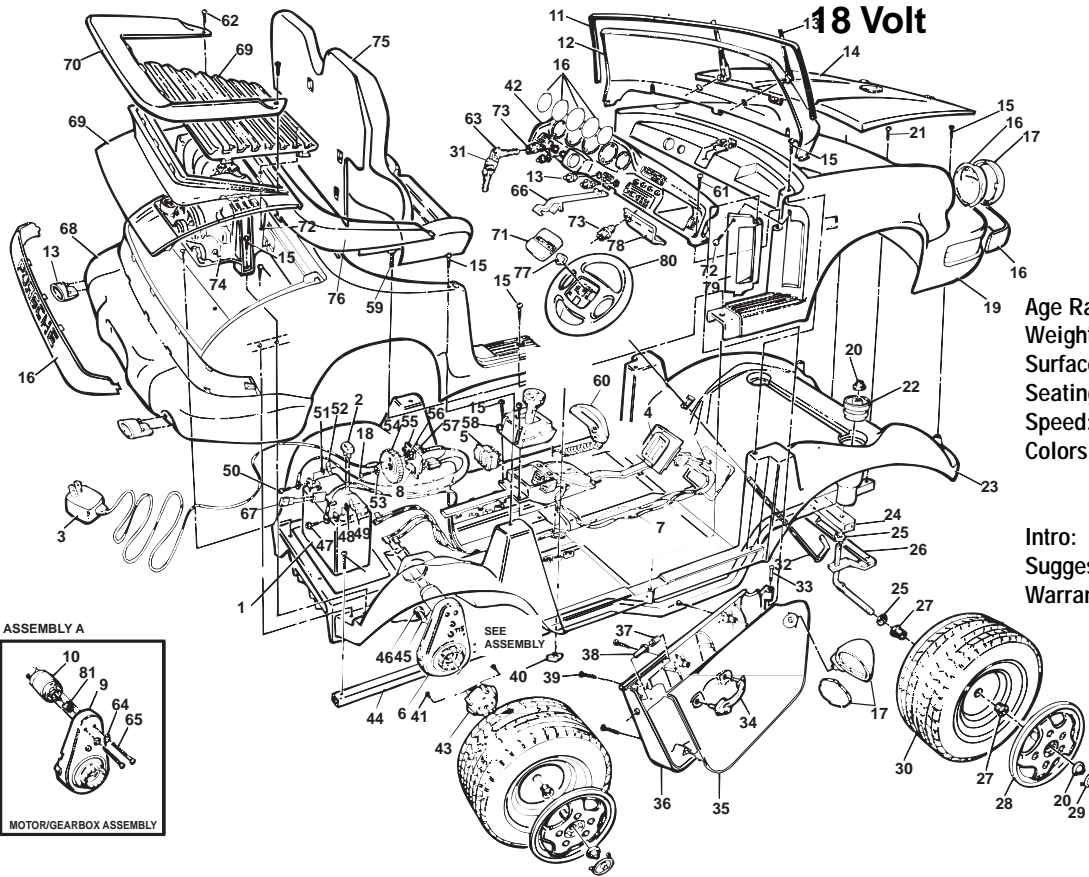

76822-9993 / 87100 / 87100A

Porsche® 911 Turbo

Age Range: 3-8 Yrs.
Weight Limit: 150 Lbs.
Surfaces: Hard, Grass & Hills
Seating: 2 Passengers
Speed: 3 & 6 MPH
Colors: White Body
 Black Wheels
 Red Interior
Intro: 1991-1994
Suggested Retail: \$299.99
Warranty: 90 Days Vehicle
 6 Months Battery