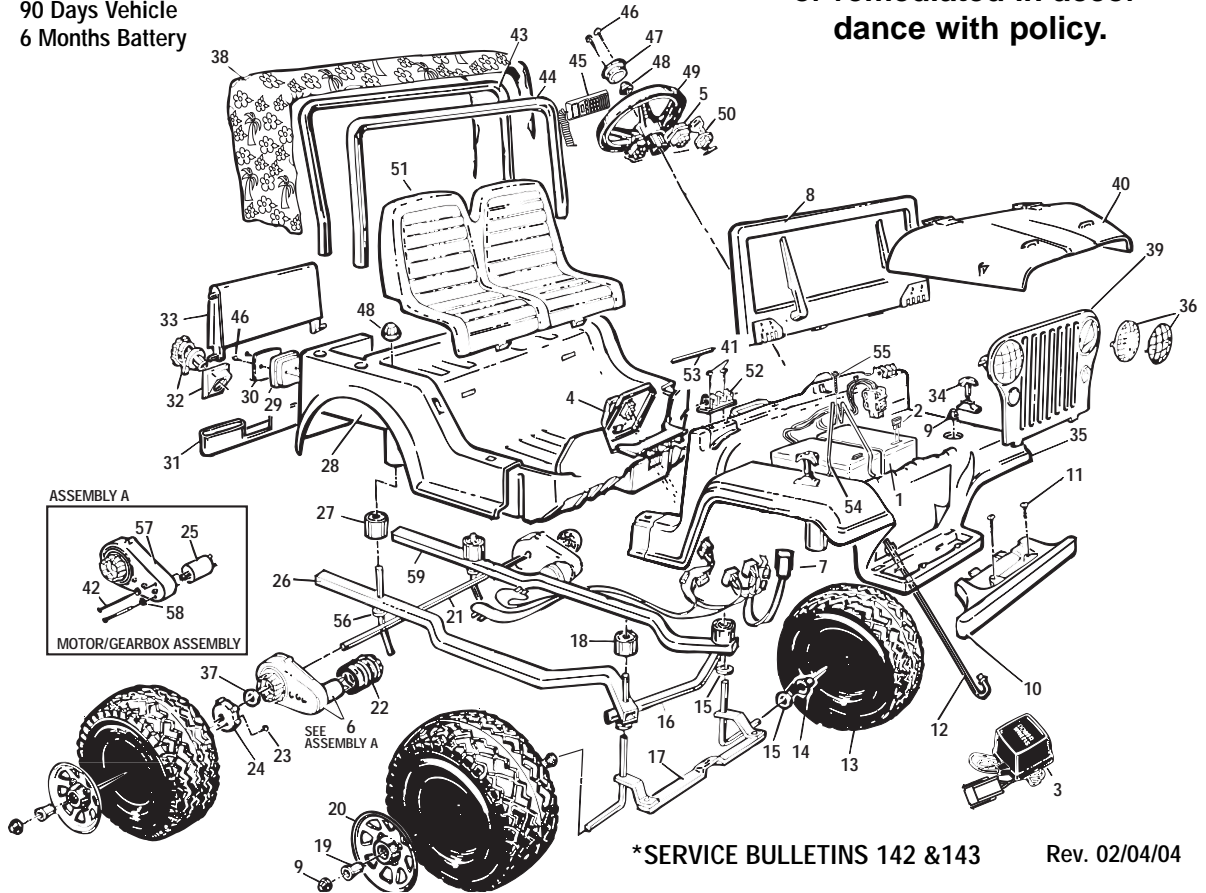

Age Range: 3-6 Yrs.
 Weight Limit: 130 Lbs.
 Surfaces: Hard, Grass & Hills
 Speed: 2.5 / 5.0 MPH Forward
 2.5 MPH Reverse
 Colors: White Body
 Pink Wheels
 Pink Trim
 Intro: 1993
 Suggested Retail: \$149.99
 Warranty: 90 Days Vehicle
 6 Months Battery

76821-9993 / 86280 Barbie™ Beach Cruiser™ Advanced Series Type H / 12 Volt

This product is affected by the PW recall announced Oct 1998. Please confirm that the product is modified or remediated in accordance with policy.