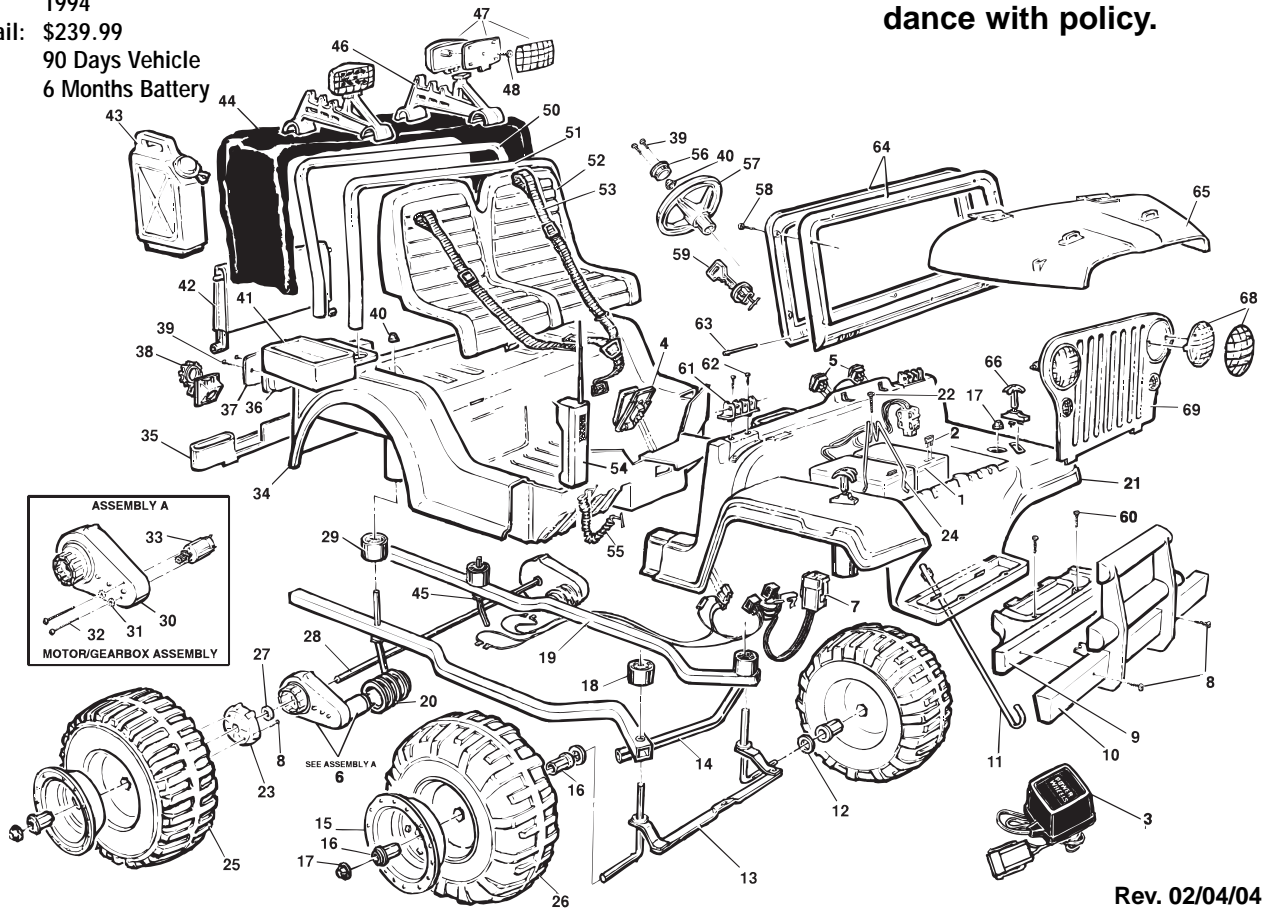

Use this diagram for Jeeps made *before 8/17/95*

Age Range: 3-7 Yrs.
 Weight Limit: 130 Lbs.
 Surfaces: Hard, Grass & Hills
 Speed: 2.5 / 5.0 MPH
 Colors: Tan Body
 Blue Trim
 Intro: 1994
 Suggested Retail: \$239.99
 Warranty: 90 Days Vehicle
 6 Months Battery

76820-9993 / 86290

JEEP® COMMANDO Advanced Series 12 Volt

This product is affected by the PW recall announced Oct 1998. Please confirm that the product is modified or remediated in accordance with policy.