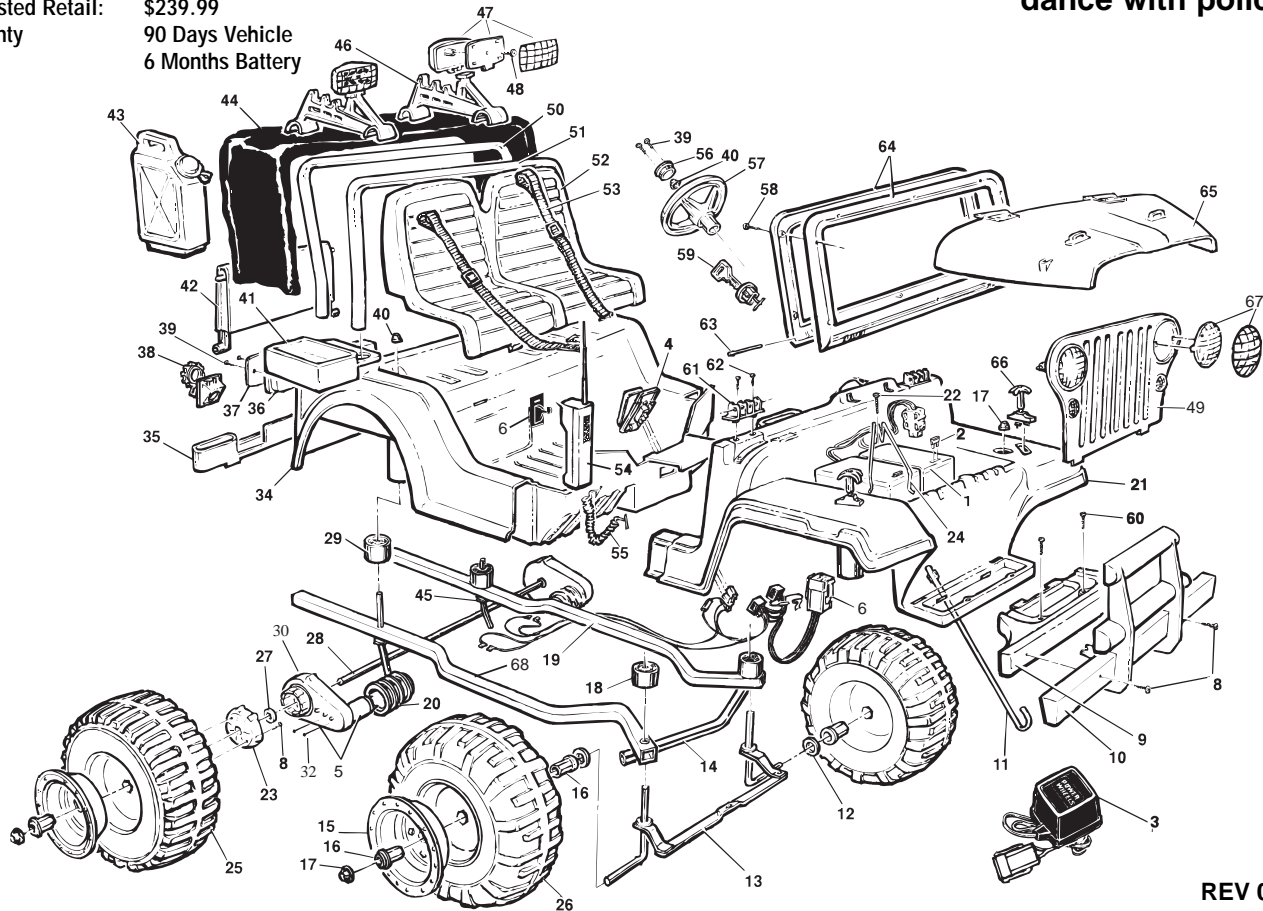

For 76820-9993 Jeep Commando's produced *after 8-17-95*

Age Range: 3-7 Yrs.
 Weight Limit: 130 Lbs.
 Surfaces: Hard, Grass & Hills
 Speed: 2.5 / 5.0 MPH
 Colors: Tan Body
 Blue Trim
 Intro: 1994
 Suggested Retail: \$239.99
 Warranty: 90 Days Vehicle
 6 Months Battery

76820-9993 / 86290 Jeep® Commando

Advanced Series
 12 Volt

This product is affected by the PW recall announced Oct 1998. Please confirm that the product is modified or remediated in accordance with policy.