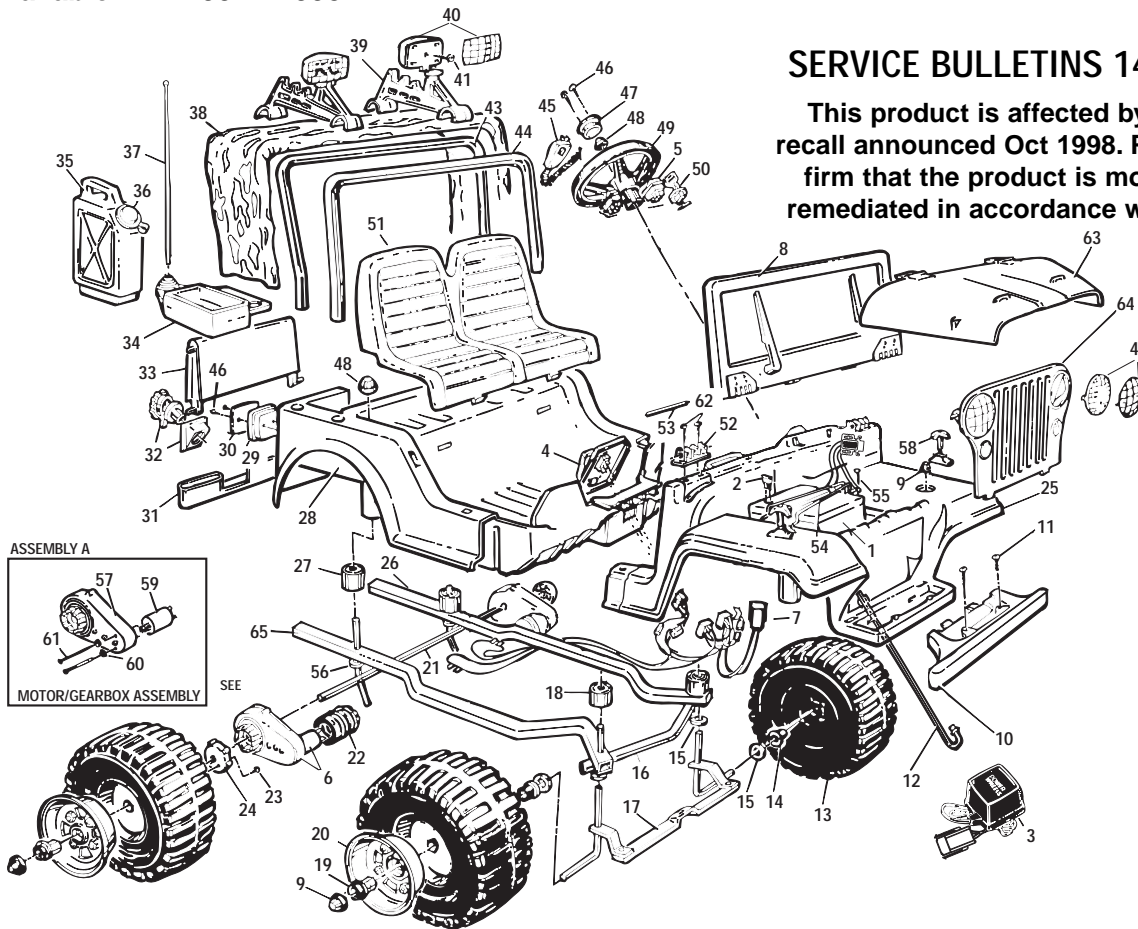

Age Range: 3-6 Yrs.
Weight Limit: 90 Lbs.
Surfaces: Hard, Grass & Hills
Speed: 2.5 / 5.0 MPH
Colors: Tan & Camouflage
Available: 1992 - 1993

76819-9993 / 86260

JEEP® SAHARA™

Youth Series
12-VOLT

SERVICE BULLETINS 142 & 143

This product is affected by the PW recall announced Oct 1998. Please confirm that the product is modified or remediated in accordance with policy.

REV. 02/04/04

Item No.	Description	Part No.	Qty.	Item No.	Description	Part No.	Qty.	Item No.	Description	Part No.	Qty.
1	Battery	00801-0712	2	26	Left Siderail N/A	74570-4289	2	51	Seat N/A	76817-2309	1
2	30 AMP Fuse N/A	0801-0229	2	27	Rear Bushing N/A	74570-2549	2	52	**Windshld Hinge Set N/A	73233-2779	1
3	12 Volt Charger	00801-0973	1	28	Rear Body (N/A)	76819-2239	1	53	Hinge Screw N/A	0801-0256	2
4	* Footboard Assembly N/A	73233-9159	1	29	Taillight Housing Set	73233-2759	1	54	Battery Retainer N/A	74540-4419	1
5	Control Switch	00801-0885	2	30	Taillight Lens Set	73233-2279	1	55	#10 x 1" Screw	0801-0220	1
6	Motor Gearbox Assembly	76819-9519	2	31	Rear Bumper N/A	74440-2039	1	56	5/16" Washer	0801-0253	2
7	* Main Harness	73233-9799	1	32	Gas Cap/Flange Assy N/A	73233-9249	1	57	<u>Gearbox Only</u>	<u>73233-9269</u>	2
8	Windshield Assembly N/A	80063-0061	1	33	Tailgate N/A	73245-2129	1	58	Hoodlatch	78490-9559	2
9	.437 Cap Nut	0801-0226	6	34	Water Can Bracket (N/A)	80007-0000	1	59	<u>Motor/Pinion Assembly</u>	<u>76819-9519</u>	2
10	Front Bumper N/A	73233-2519	1	35	Water Can and Cap N/A	78607-2239	1	60	<u>Star Washer N/A</u>	<u>0801-0331</u>	4
11	#8 x 3/4" Screw	0801-0223	2	36	Water Can Cap Only N/A	80001-0099	1	61	<u>Motor Bolts N/A</u>	<u>0801-0300</u>	4
12	Steering Column N/A	74560-4239	1	37	Antenna N/A	80002-0000	1	62	#8 x 1/2" Screw	0801-0202	4
13	Wheel N/A	76231-2459	1	38	Canopy N/A	80012-0000	1	63	Hood N/A	76819-2119	1
14	Axle Bushing	74550-2689	2	39	LightRack Sub to Blue N/A	76820-2239	2	64	Grill N/A	76820-9809	1
15	7/16" Washer	0801-0196	4	40	KC Light/Guard Assembly	73233-9219	2	65	Right Siderail N/A	74540-4129	1
16	Front Bumper Support N/A	76817-4159	1	41	#6 x 1/2" Phillips Screw	0801-0222	2				
17	Steering Linkage (N/A)	80055-0045	1	42	Headlight/Guard Assembly	73233-9339	1	PARTS NOT SHOWN			
18	Front Bushing N/A	74570-2539	2	43	Rear Roll Bar N/A	76229-4219	1	Windshield Decal N/A	76217-0320	1	
19	Hex Bushing	73233-2559	4	44	Front Roll Bar N/A	76229-4249	1	Radiator Decal N/A	74560-6029	1	
20	Hubcap (N/A)	80033-0023	4	45	Microphone	73233-9479	1	Main Decal (NA)	80017-0170	1	
21	Rear Axle Assembly N/A	76229-4139	1	46	#8 x 1" Screw	0801-0224	6	Literature Bag N/A	80034-0449	1	
22	Motor Cover N/A	73233-2489	2	47	Steering Wheel Plug	74550-2729	1	Large Parts Bag N/A	80043-0112	1	
23	#10 x 1/2" Plascrew	0801-0255	4	48	.354 Cap Nut	0801-0604	3	Small Parts Bag (N/A)	80044-0333	1	
24	Driver	73233-2239	2	49	Steering Wheel	74440-2379	1				
25	Front Body N/A	78607-2239	1	50	Key Assembly	73233-2439	1				

* See Service Bulletin 142

** See service bulletin 143

N/A = Not Available

Bold and Underlined parts are to be purchased and installed by Service Centers only. These items may not be sold directly to consumers by Service Centers or Fisher-Price.