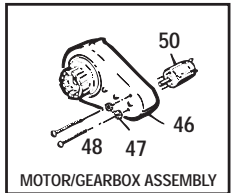

Service Bulletins 138, 142 & 143 ASSEMBLY A