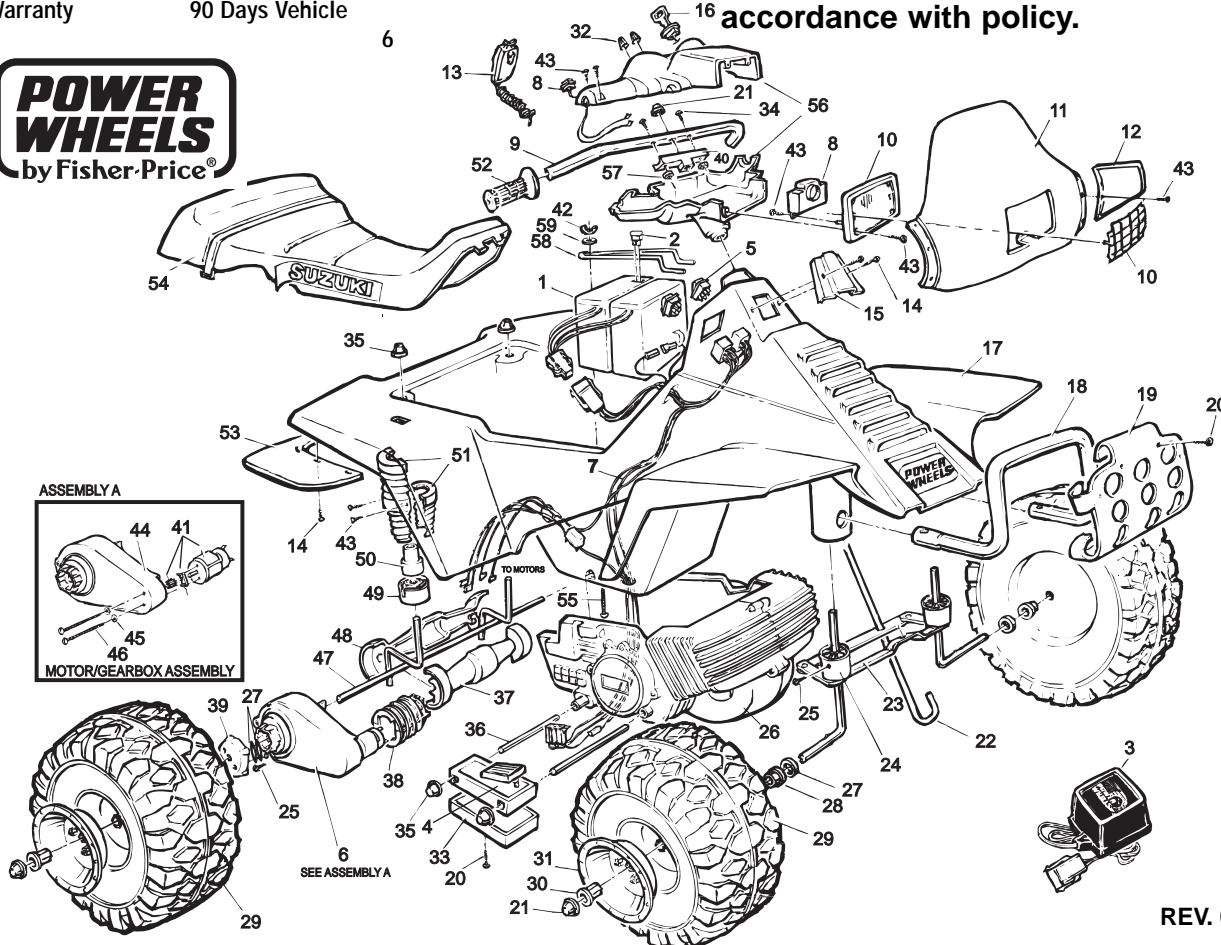

Age Range: 3-7 Yrs.  
 Weight Limit: 65 Lbs.  
 Surfaces: Hard, Grass & Hills  
 Speed: 2.5 / 5.0 MPH Forward  
 2.5 MPH Reverse  
 Colors: Yellow Body  
 Black Tires  
 Red / Blue Trim  
 Intro: 1994  
 Suggested Retail: \$179.99  
 Warranty: 90 Days Vehicle

## 'Cycle Sound Suzuki® Quad Racer 900

Advanced Series 12-Volt

This product is affected by the PW recall announced Oct 1998.  
 Please confirm that the product is modified or remediated in accordance with policy.