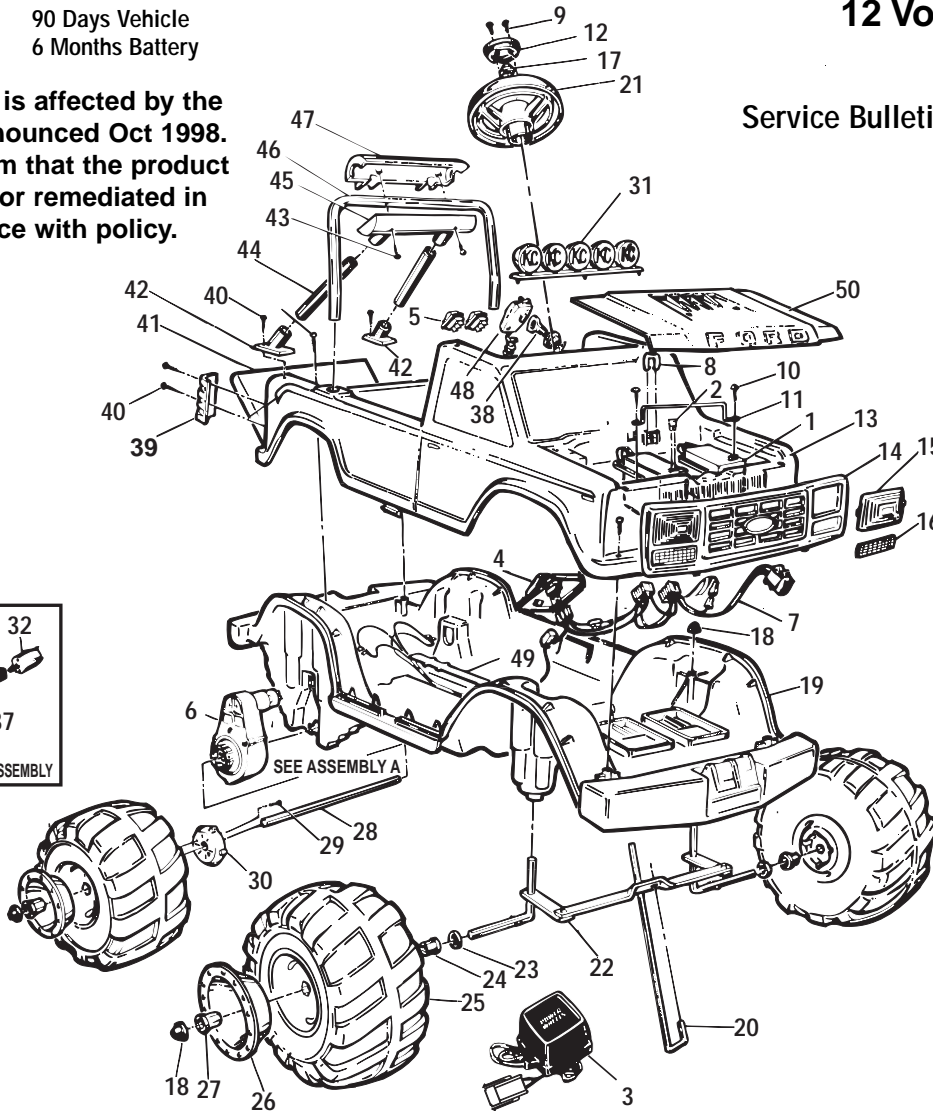

Age Range: 3-7 Yrs.
Weight Limit: 65 Lbs.
Surfaces: Hard, Grass & Hills
Speed: 2.5 / 5.0 MPH
Colors: Red Body
Intro: 1993
Warranty: 90 Days Vehicle
6 Months Battery

76807-9993 / 86460 Monster

12 Volt

Service Bulletin 138 & 142

This product is affected by the PW recall announced Oct 1998. Please confirm that the product is modified or remediated in accordance with policy.

REV. 02/04/04

Item No.	Description	Part No.	Qty.	Item No.	Description	Part No.	Qty.	Item No.	Description	Part No.	Qty.
1	†Battery	00801-0712	2	22	Steering Linkage (N/A)	78670-4259	1	43	#8 x 1-1/2" Screw	0801-0308	2
2	30 Amp Fuse N/A	0801-0229	2	23	7/16" Washer	0801-0196	4	44	Roll-Bar Support N/A	78670-4239	2
3	†Charger 12 Volt	00801-0973	1	24	Round Bushing	74550-2689	2	45	Roll-Bar Cover (Lower N/A)	78670-2189	1
4	*Footboard Assembly	76817-9159	1	25	Wheel N/A	78471-2469	4	46	Roll-Bar N/A	78670-4219	1
5	†Switch (Hi/Low, Fwd./Rev.)	00801-0923	2	26	Hubcap	74590-2579	4	47	Roll-Bar Cover (Upper) N/A	78670-2179	1
6	3A Motor/Gearbox Assy. w/Insert	74780-9509	2	27	Hex Bushing	73233-2559	4	48	Microphone	73233-9479	1
7	* & † Main Harness N/A	78670-9799	1	28	Rear Axle N/A	80046-0013	1	49	Main Harness Cover N/A	78471-2459	1
8	Battery U-Clip N/A	74570-2669	1	29	#10 x 1/2" Phillips Screw	0801-0255	2	50	Hood (N/A)	80031-0003	1
9	#8 x 1" Phillips PlascREW	0801-0224	2	30	Wheel Driver	73233-2239	2	PARTS NOT SHOWN			
10	#8 x 7/8 PlascREW	0801-0228	6	31	K-C Light Group N/A	78640-9239	1		Twist Lock Clip N/A	78670-0100	1
11	Battery Retainer	76181-4419	1	32	Motor w/Pinion	74590-9539	2		Literature Bag (N/A)	80034-0461	1
12	Steering Wheel Cap	74550-2729	1	33	D Lock Washer	0801-0329	2		Antenna	N/A	
13	Body (Upper) (N/A)	80005-0247	1	34	Motor Drive Gear	74550-2269	2		Motor Cover N/A	78670-2239	1
14	Grill N/A	78640-2129	1	35	Star Washer N/A	0801-0330	4		Decal Sheet (N/A)	80017-0231	1
15	Headlight Lens Set N/A	76807-2279	1	36	Motor Bolts	0801-0269	4		Use & Care Manual N/A	76807-CCCC	1
16	Parking Lens Set (N/A)	78640-2759	1	37	3A Gearbox w/Insert	74580-9269	2				
17	.354 Cap Nut	0801-0604	1	38	Key/Housing Assembly	73233-2439	1				
18	.437 Cap Nut	0801-0226	6	39	Taillight Set (N/A)	80003-0064	1				
19	Body (Lower) (N/A)	80005-0254	1	40	#8 x 1/2" PlascREW	0801-0202	6				
20	Steering Column N/A	78471-4239	1	41	Tailgate N/A	76807-2129	1				
21	Steering Wheel	74440-2379	1	42	Roll-Bar Bracket Set N/A	78670-2199	1				

N/A = Not Available * See service bulletin 142 † See service bulletin 138

Bold and Underlined parts are to be purchased and installed by Service Centers only. These items may not be sold directly to consumers by Service Centers or Fisher-Price.