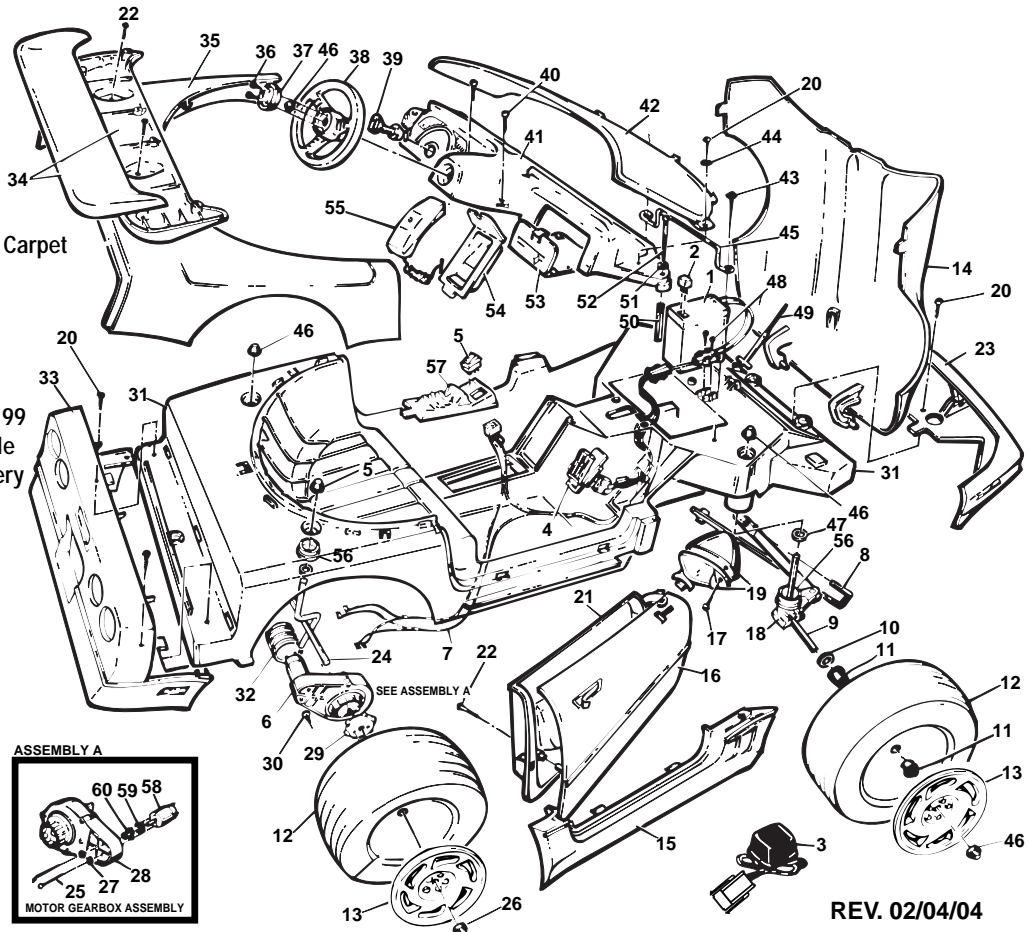

# 76803-9993 / 85375 TURBO CORVETTE®

Super 6 Volt

This product is affected by the  
PW recall announced Oct 1998.  
Please confirm that the product  
is modified or remediated in  
accordance with policy.

Age Range: 3-7 Yrs.  
Weight Limit: 65 Lbs.  
Surfaces: Hard, Grass & Carpet  
Speed: 3.5 MPH  
Colors: White Body  
Black Tires  
Red Interior  
Avail: 1992  
Suggested Retail \$159.99 - 179.99  
Warranty 90 Days Vehicle  
6 Months Battery