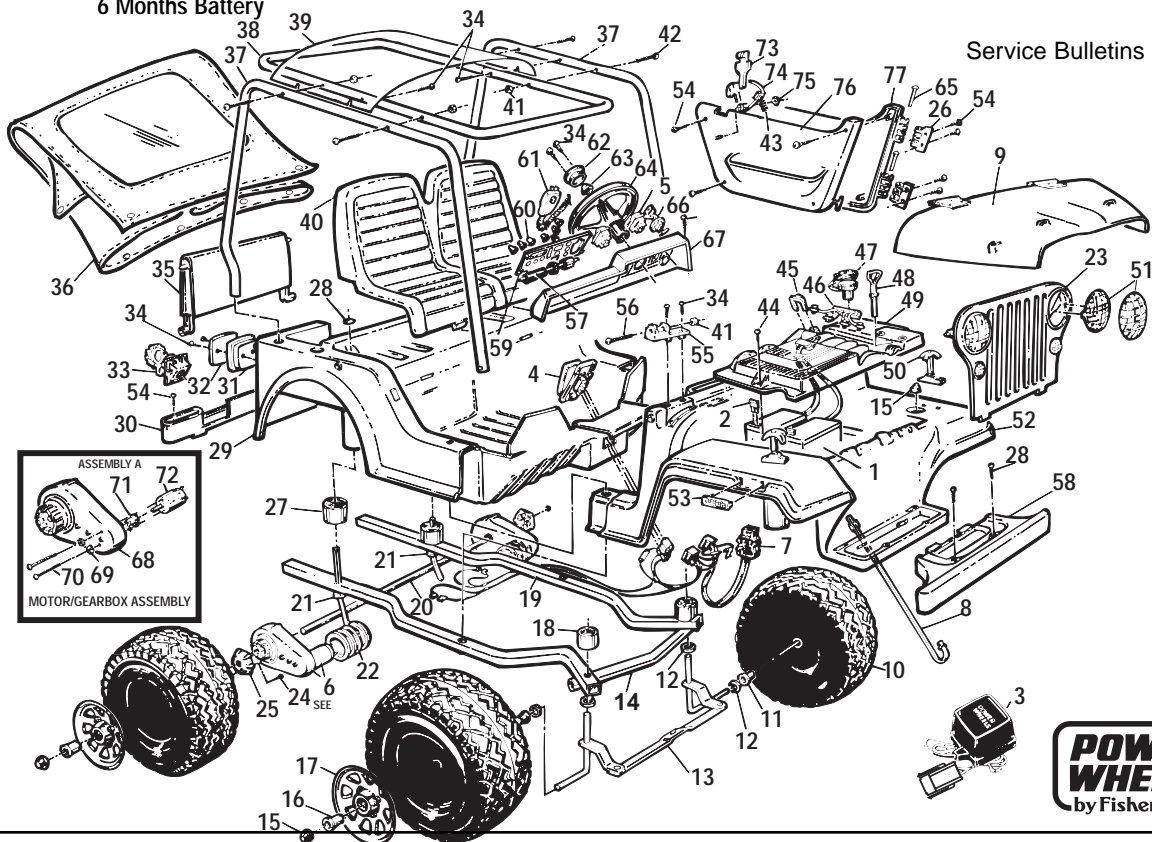

Age Range: 3-7 Yrs.  
 Weight Limit: 130 Lbs.  
 Surfaces: Hard, Grass & Hills  
 Speed: 2.5 / 5.0 MPH  
 Colors: Red Body  
 Black Top, Wheels & Trim  
 Intro: 1991  
 Warranty: 90 Days Vehicle  
 6 Months Battery

76222-9563/86220  
**JEEP®**  
**RENEGADE®**  
 12 Volt

This product is affected by the PW recall announced Oct 1998. Please confirm that the product is modified or remediated in accordance with policy.