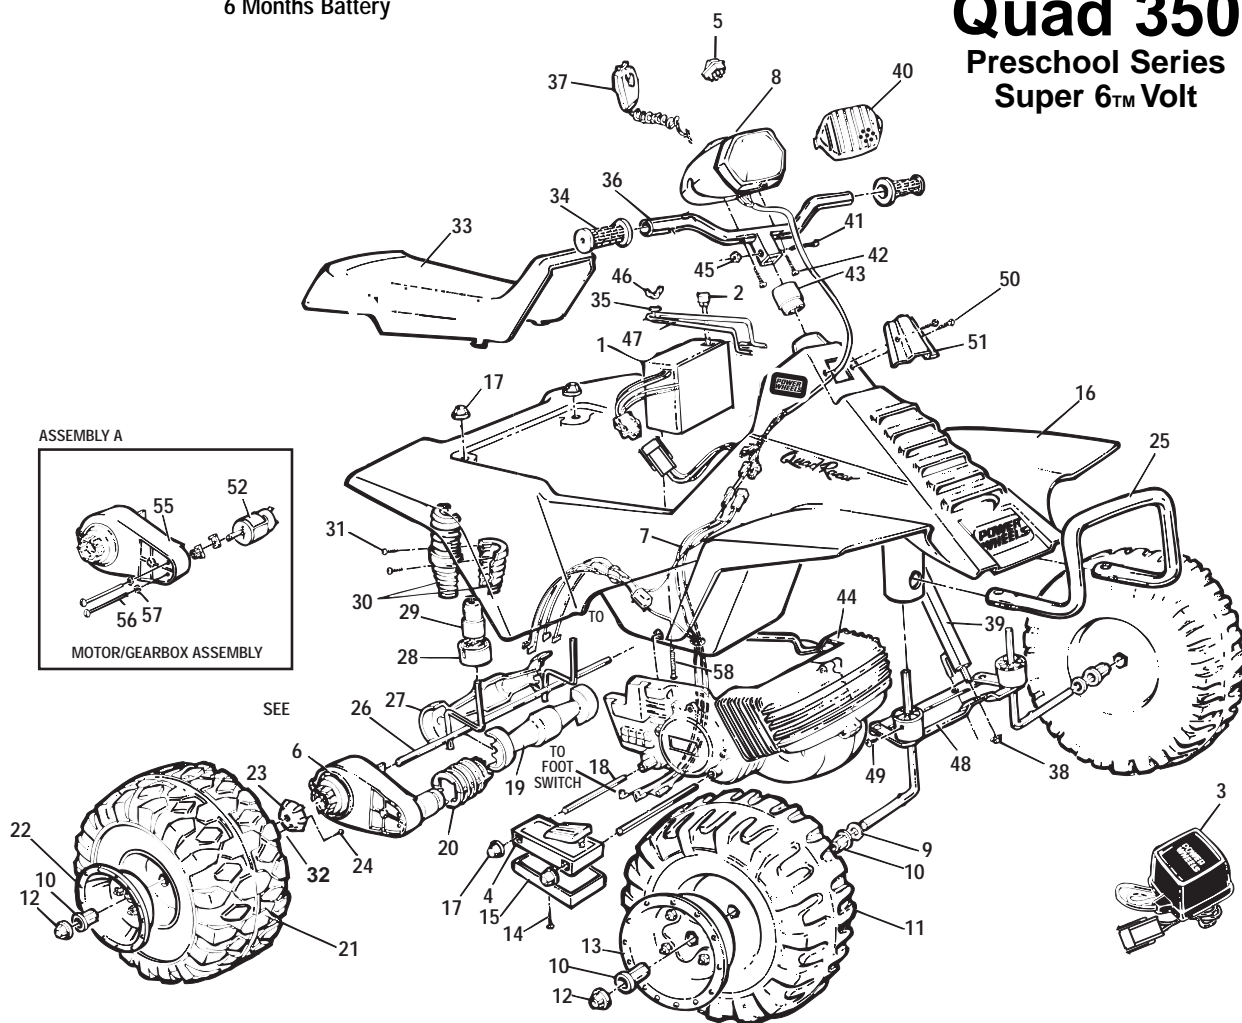

Age Range: 3-7 Yrs.
Weight Limit: 65 Lbs.
Surfaces: Hard, Grass & Carpet
Speed: 3.5 MPH
Intro: 1991
Warranty: 90 Days Vehicle
6 Months Battery

This product is affected by the PW recall announced Oct 1998.
Please confirm that the product is modified or remediated in accordance with policy.

76188-9993 / 85400

Quad 350
Preschool Series
Super 6™ Volt

REV. 07/10/03

Item No.	Description	Part No.	Qty.	Item No.	Description	Part No.	Qty.	Item No.	Description	Part No.	Qty.
1	*Battery (Type H)	00801-0712	1	24	#10 x 1" Screw	0801-0220	4	47	Battery Retainer	76262-4489	1
2	Thermal Fuse	0801-0153	1	25	Roll-Bar N/A	80049-0054	1	48	Steering Linkage N/A	80055-0057	1
3	*Charger, Super 6 Volt	00801-0974	1	26	Rear Axle Assembly N/A	76816-4539	1	49	#10 x 1/2" Phillips Screw	0801-0255	2
4	Footswitch Assembly	76108-9159	1	27	Axle Cover (Outside) N/A	80046-0063	1	50	#8 x 1/2" Phillips Screw	0801-0202	2
5	*Control Switch	00801-0885	1	28	Rear Post Bushing N/A	74570-2549	2	51	Cover Plate N/A	80001-0199	1
6	Motor Gearbox Assembly	74180-9519	2	29	Rear Bushing w/Extens N/A	80009-0038	2	<u>52</u>	<u>Motor</u>	<u>N/A</u>	<u>2</u>
7	*Main Wiring Harness	N/A	1	30	Shock Set N/A	80001-0198	2	<u>55</u>	<u>Gearbox</u>	<u>74550-9279</u>	<u>2</u>
8	Headlight/Harness Assy N/A	80030-0036	1	31	#6 x 1/2" Screw	0801-0222	4	<u>56</u>	<u>Motor Bolts</u>	<u>0801-0269</u>	<u>4</u>
9	7/16" Washer N/A	0801-0039	2	32	Spacer	N/A	2	<u>57</u>	<u>Star Washer N/A</u>	<u>0801-0330</u>	<u>4</u>
10	Hex Bushing	73233-2559	6	33	Seat	N/A	1	58	Carriage Bolt N/A	0801-0305	1
11	Front Wheel N/A	76266-2459	2	34	Handgrip N/A	80028-0005	2		(order hardware bag)	78475-9259A	1
12	.437 Retainer w/Body	0801-0226	4	35	#10 Washer N/A	76822-4409	1	PARTS NOT SHOWN			
13	Front Hubcap N/A	80033-0027	2	36	Handlebar N/A	80029-0034	1		Left Footrest N/A	76108-2179	1
14	#8 x 2" Screw	0801-0268	1	37	Microphone	73233-9479	1		Literature Bag N/A	80044-0272	1
15	Bottom Cover (Footboard)	76108-2169	1	38	Hat Cap N/A	76262-4429	1		Switch Hole Cover	N/A	1
16	Body	N/A	1	39	Steering Column N/A	80054-0020	1		Decal Sheet N/A	80017-0156	1
17	.354 Retainer w/Body	0801-0604	6	40	Headlight Lens N/A	80030-0079	1				
18	Footboard Support Rod	76262-4439	2	41	1" Bolt N/A	76262-4459	1				
19	Axle Cover (Inside) N/A	80046-0062	1	42	#6 x 1-1/2" Screw	0801-0221	2				
<u>20</u>	<u>Motor Cover</u>	<u>N/A</u>	<u>2</u>	43	Steering Column Bushing	75560-2259	1				
21	Rear Wheel	76188-2459	2	44	False Motor N/A	80021-0061	1				
22	Rear Hubcap	80033-0028	2	45	Lock Nut N/A	0801-0318	1				
23	Driver	73233-2239	2	46	Wing Nut N/A	0801-0317	1				

N/A = Not Available * See Service Bulletin 138

Bold and Underlined parts are to be purchased and installed by Service Centers only. These items may not be sold directly to consumers by Service Centers or Fisher-Price.