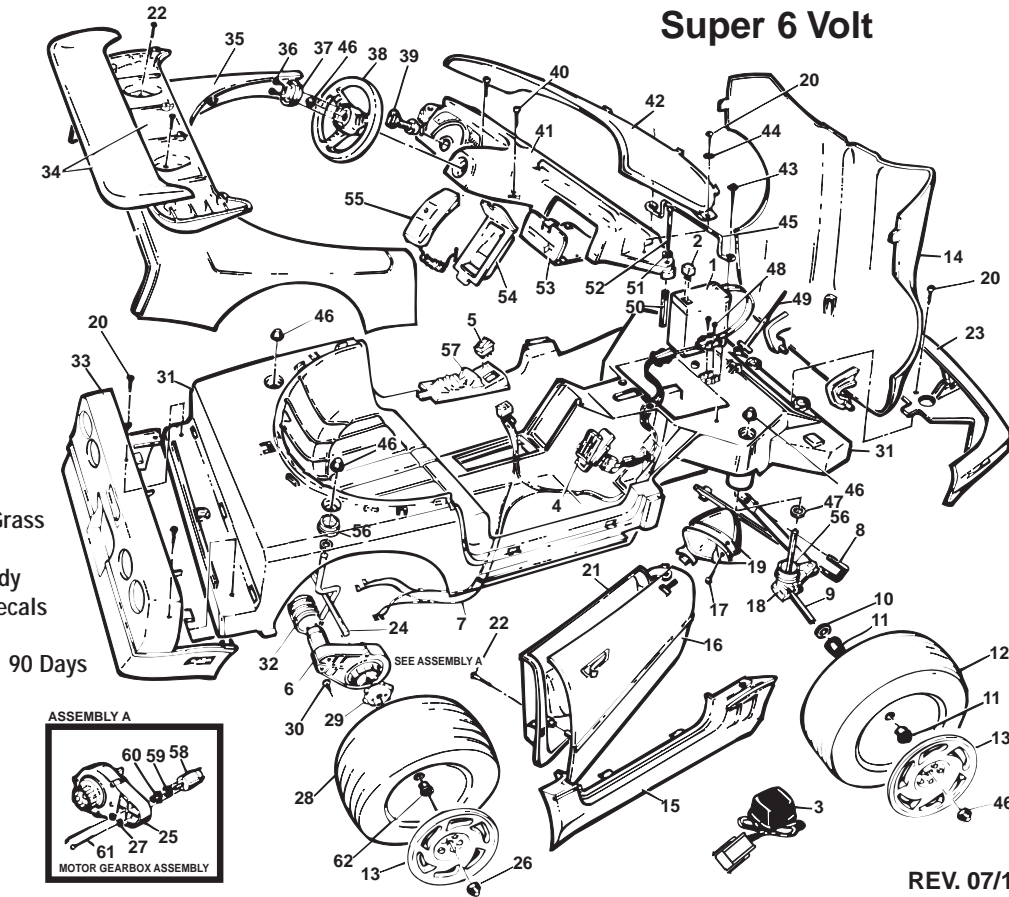

Age Range: 3-7 Yrs.
Weight Limit: 65 Lbs.
Surfaces: Hard & Grass
Speed: 3.5 MPH
Colors: Black Body
Flame Decals
Intro: 1990
Warranty Vehicle: 90 Days

REV. 07/10/03

Item No.	Description	Part No.	Qty.	Item No.	Description	Part No.	Qty.	Item No.	Description	Part No.	Qty.
1	** Battery (Type H)	00801-0712	1	27	<u>Star Washer</u>	0801-0330	4	53	Glovebox Door (N/A)	80018-0062	1
2	Thermal Fuse	0801-0711	1	28	Rear Wheel (N/A)	80062-0014	2	54	Phone Housing (N/A)	80001-0011	1
3	** Charger, Super 6 (Type H)	00801-0974	1	29	Driver	73233-2239	2	55	Car Phone w/Sound N/A	76181-9449	1
4	**Footboard Assy N/A	76803-9159	1	30	#10 x 1/2" Screw	0801-0255	2	56	Axle Bushing	74770-2669	4
5	** Control Switch	00801-0885	1	31	Chassis (N/A)	80005-0094	1	57	Console Shifter N/A	80001-0008	1
6	Motor/Gearbox Assy	74180-9519	2	32	Motor Cover	74750-2359	2	58	<u>Motor w/Pinion</u>	<u>74580-9539</u>	2
7	<u>** Wiring Harn (Incl. #5) N/A</u>	<u>76176-9719</u>	1	33	Rear Panel (N/A)	80058-0005	1	59	D Lock Washer	0801-0329	2
8	Steering Column N/A	80054-0001	1	34	Spoiler Set (N/A)	80001-0147	1	60	<u>Motor Drive Gear</u>	<u>74550-2269</u>	2
9	Front Axle	73241-4509	2	35	Rear Deck (N/A)	80005-0030	1	61	<u>Motor Bolt</u>	<u>0801-0269</u>	4
10	5/16" Washer	0801-0253	4	36	#8 x 7/8" Screw w/Shoulder	0801-0224	2	62	.437 Axle Bushing	74550-2689	2
11	Wheel Bushing	74770-2539	4	37	Steering Wheel Cap	74550-2729	1	PARTS NOT SHOWN			
12	Front Wheel (N/A)	80062-0016	2	38	Steering Wheel	74440-2379	1		Outer Door (Left) (N/A)	80018-0024	1
13	Hubcap (N/A)	80033-0014	4	39	Key and Housing Assy	73233-2439	1		Inner Door (Left) (N/A)	80018-0061	1
14	Hood (N/A)	80031-0006	1	40	#8 x 1-1/4" Plascrew (N/A)	80006-0090	2		Quarter Panel (Left) (N/A)	80022-0005	1
15	Quarter Panel (Right) (N/A)	80022-0006	1	41	Dashboard (N/A)	80016-0011	1		Harness Fastener N/A	0801-0311	2
16	Outer Door (Right) (N/A)	80018-0025	1	42	Windshield N/A	80063-0060	1		Main Decal Sheet (N/A)	80017-0022	1
17	#6 x 1/2" Screw	0801-0222	2	43	#8 x 7/8" Trusshead Screw	0801-0228	2		Windshield Decal Sheet N/A	76181-2729	1
18	Steering Linkage	76181-4229	1	44	#10 Washer N/A	76822-4409	2		Literature Bag (N/A)	80044-0210	1
19	Mirror Set (4 Pieces) (N/A)	80001-0075	1	45	Battery Retainer N/A	76181-4419	1		Use & Care Manual N/A	76181-CCCC	1
20	#8 x 3/4" Plascrew	8001-0223	6	46	.354 Cap Nut	0801-0604	7				
21	Inner Door (Right) (N/A)	80018-0059	1	47	Spacer (N/A)	80052-0032	2				
22	#10 x 3/4" Screw	0801-0309	10	48	#6 x 3/4" Screw (N/A)	80006-0178	2				
23	Front Nose Piece (N/A)	80005-0029	1	49	Hood Support Rod N/A	80001-0040	1				
24	Rear Axle Assy (N/A)	80046-0055	1	50	Door Hinge Bushing (N/A)	80009-0002	2				
25	<u>3B Gearbox w/Insert</u>	<u>74550-9279</u>	2	51	#6 Washer (N/A)	80061-0002	2				
26	.437 Cap Nut	0801-0226	2	52	#8 x 3-3/4" Plascrew (N/A)	80006-0003	2				