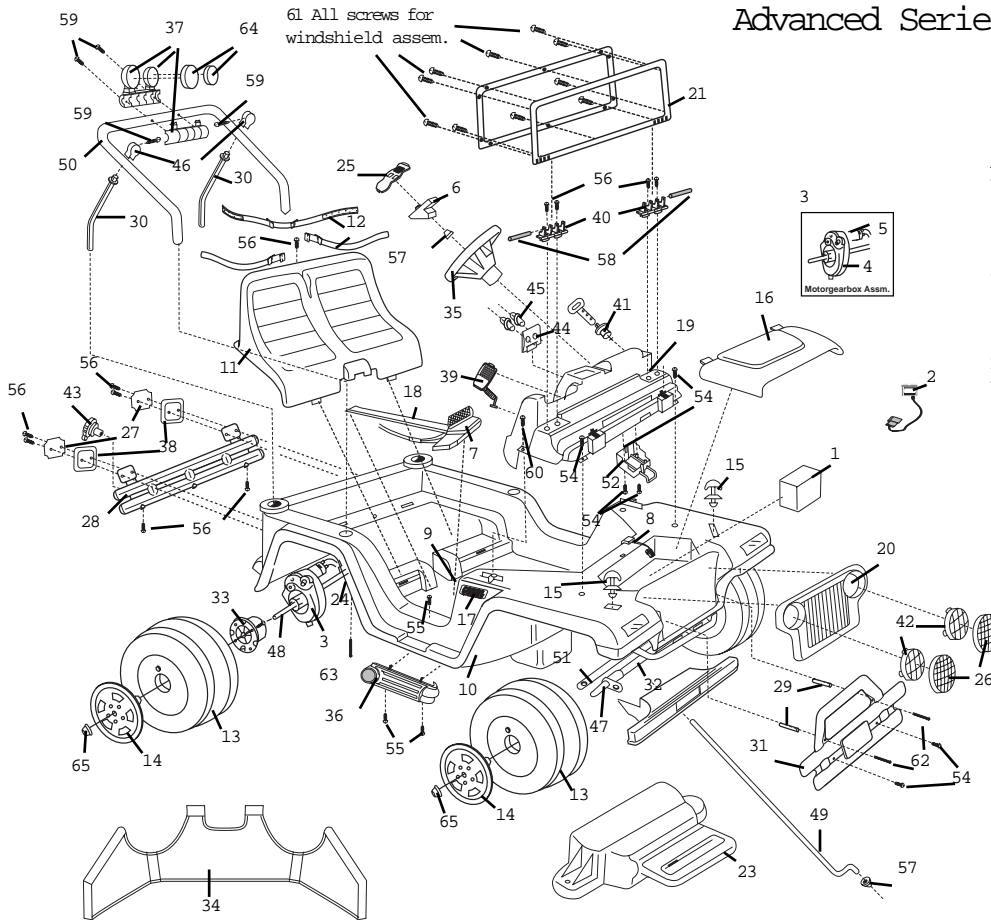

75598-9993 Limited Edition Jeep Wrangler

TRU Exclusive

Advanced Series 12 Volt

Age Range: 3 and up
Weight Limit: 130 lbs
Surfaces: Hard and Grass
Speed: 2.5 & 5 mph Forward
2.5 mph reverse
Colors: Metallic Green
with red trim
Intro: 3/2001
Suggested Retail: $199.99
Box Dimensions: 47 x 31 x 31
Warranty: One Year bumper to bumper
6 Months Battery

Rev 01/25/05

Item No.	Description	Part No.	Qty. Item	Part	No. Qty.	Description	No.						
Working / Electrical Parts				27	Lens Set	73233-2279	1	57	Cap Nut .354	0801-0604	6		
1	Battery 12 volt	00801-0638	1	28	Rear Bumper	74270-2039	1	58	Hinge Pin	0801-0257	2		
2	Charger	00801-0972	1	29	Spacer	74460-2069	2	59	#6 x 1 1/2 Screw	0801-0469	4		
3	#7 Motor Gearbox Assembly	<u>00968-2905</u>	2	30	Roll Bar Support	78490-2229	2	60	#10 1/2 Screw N/A	0801-0540	2		
4	Gearbox W/out Motor	<u>00968-2805</u>	2	31	Brush Guard	74270-218A	1	61	#8 x 1 1/4 screw N/A	0801-0216	10		
5	Motor Pinion Assembly	<u>00968-2701</u>	2	32	Steering Linkage assem	74440-9419A	1	62	#8 x 4 screws N/A Order Hardware bag	0801-0301	2		
6	Sound Box	75598-9449	1	33	Wheel Driver 10 rib	74460-2249	2	63	1 1/2 x 1/4 screw N/A Order Hardware bag	0801-0467	2		
7	Footboard	78490-9829	1	34	Canopy	74526-9559	1	64	KC Light Covers	75598-6169	2		
8	Wiring Harness	<u>78490-9699</u>	1	35	Steering Wheel	74526-9739	1	65	.437 Cap Nut	0801-0226	6		
9	Shifter Assem	73690-9439	1	36	Side Pipe Set Gold N/A	75598-9049	1						
Plastic / Other Parts				37	KC Light Set	78457-9349	1						
10	Body	N/A	1	38	Tail Light Housing Set	73233-2759	1						
11	Seat	78490-2319	1	39	Microphone	73233-9479	1						
12	Seat Belt	74310-5339	1	40	W indshield Bracket	74270-2639	1						
13	Wheel	74460-2459	4	41	Key Housing	74270-9369	1						
14	Hub Cap Gold	75598-6579	4	42	Headlight Lens Set	74440-2879	1						
15	Hoodlatch Assem	74526-9549	1	43	Gas Cap	74526-2089	1						
16	Hood	75598-211A	1	44	Knob Plate	74526-2179	1						
17	PW Emblem (Gold)	75598-9069	1	45	Dash Knob	74526-2199	1						
18	Channel Cover	75598-2289	1	46	Sports Bar Bracket Set	78490-2179	1						
19	Dash	75598-278A	1	Hardware / Metal Parts									
20	Grill with Holes	75598-2849	1	47	Front Axle	74440-4509	1						
21	W indshield Assem	74526-9619	1	48	Rear Axle	74440-4519	1						
22	Round Bushing	74550-2689	2	49	Steering Column	74526-4129	1						
23	Front module	75598-2019	1	50	Roll Bar	74450-9219	1						
24	Rear module N/A	75598-2029	1	51	Cross Bar	74460-4419	1						
25	Steering wheel cover	74526-2759	1	52	Battery Clamp Unit (retainer)	74020-9819	1						
26	Headlight Gaurd	74526-2339	2	54	#10 x 1 screws	0801-0220	7						
				55	#8 3/4 screws	0801-0223	6						
				56	Metal Screw #8 x 1 N/A	0801-0224	11						
								Parts Not Shown					
								Large Parts Bag (Molded Parts)				75598-9269	1
								Small Parts Bag (Purchased Parts)				75598-9249	1
								Parts Bag (Metalized Parts)				75598-9259	1
								Hardware Bag				74526-9249A	1
								Paper Kit (Manual and Both Decal Sheets)				75598-paper	1
								Main Decal Sheet				75598-0310	1
								Prism Decal Sheet				75598-0320	1
								Owner s Manual				75598-0920	1
								<u>Footswitch</u>				<u>00801-0933</u>	1
								<u>Shifter Switch</u>				<u>00801-0923</u>	1
								Cap Nut tool				78640-2629	1
								.312 retainer				00801-0960	1

N/A = Not Available Bold and Underlined parts are to be purchased and installed by Service Centers only. These items may not be sold directly to consumers by Service Centers or Fisher-Price.