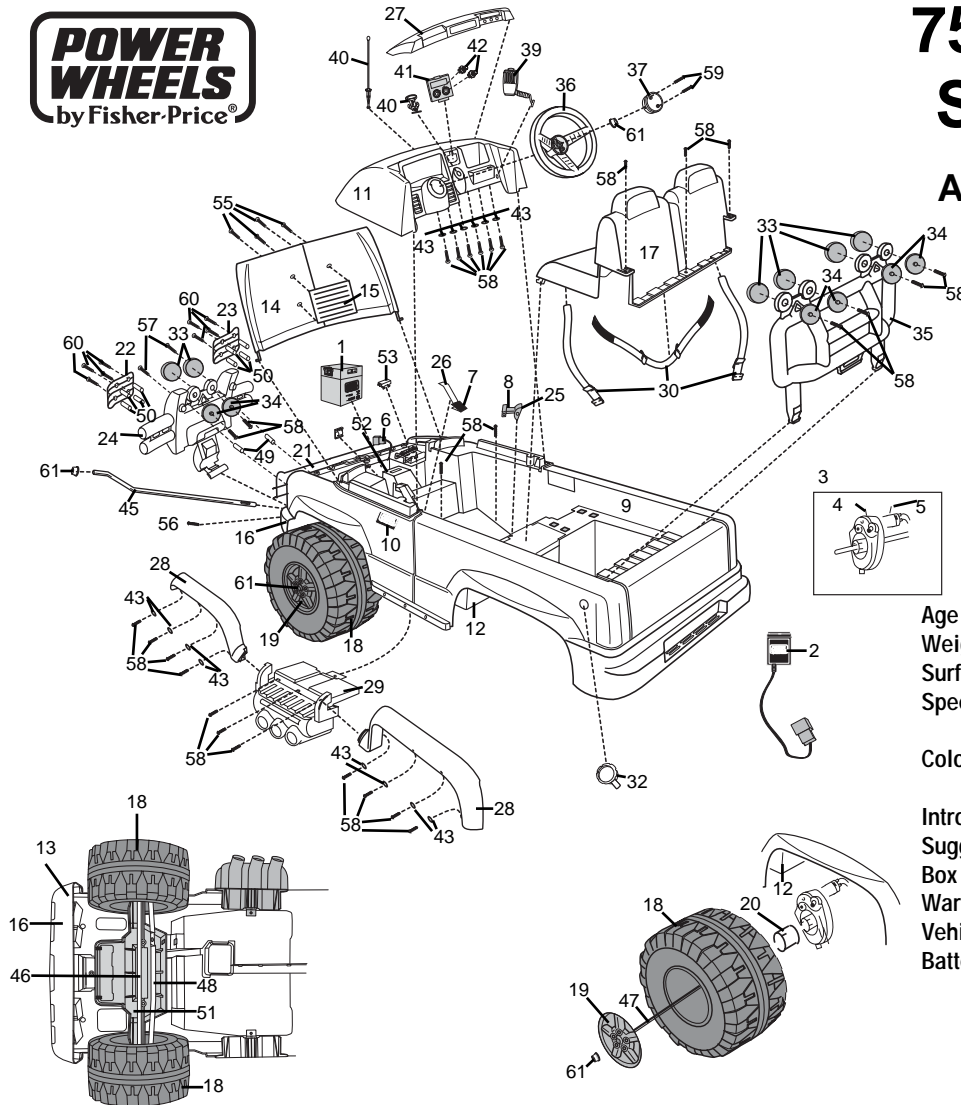

75597-9993 Sawblade

Advanced Series 12 Volt

Rev. 09/04/03

Age Range: 3-7 years
Weight Limit: 130 lbs.
Surfaces: Hard and Grass
Speed: 2.5 Forward & Reverse
 5.0 Forward
Colors: Blue and Silver with Orange Details
Intro: 09-01
Suggested Retail: \$399.99
Box Dimensions: 24.25 x 60.75 x 34
Warranty:
 Vehicle 1 Year Bumper to Bumper
 Battery 6 months