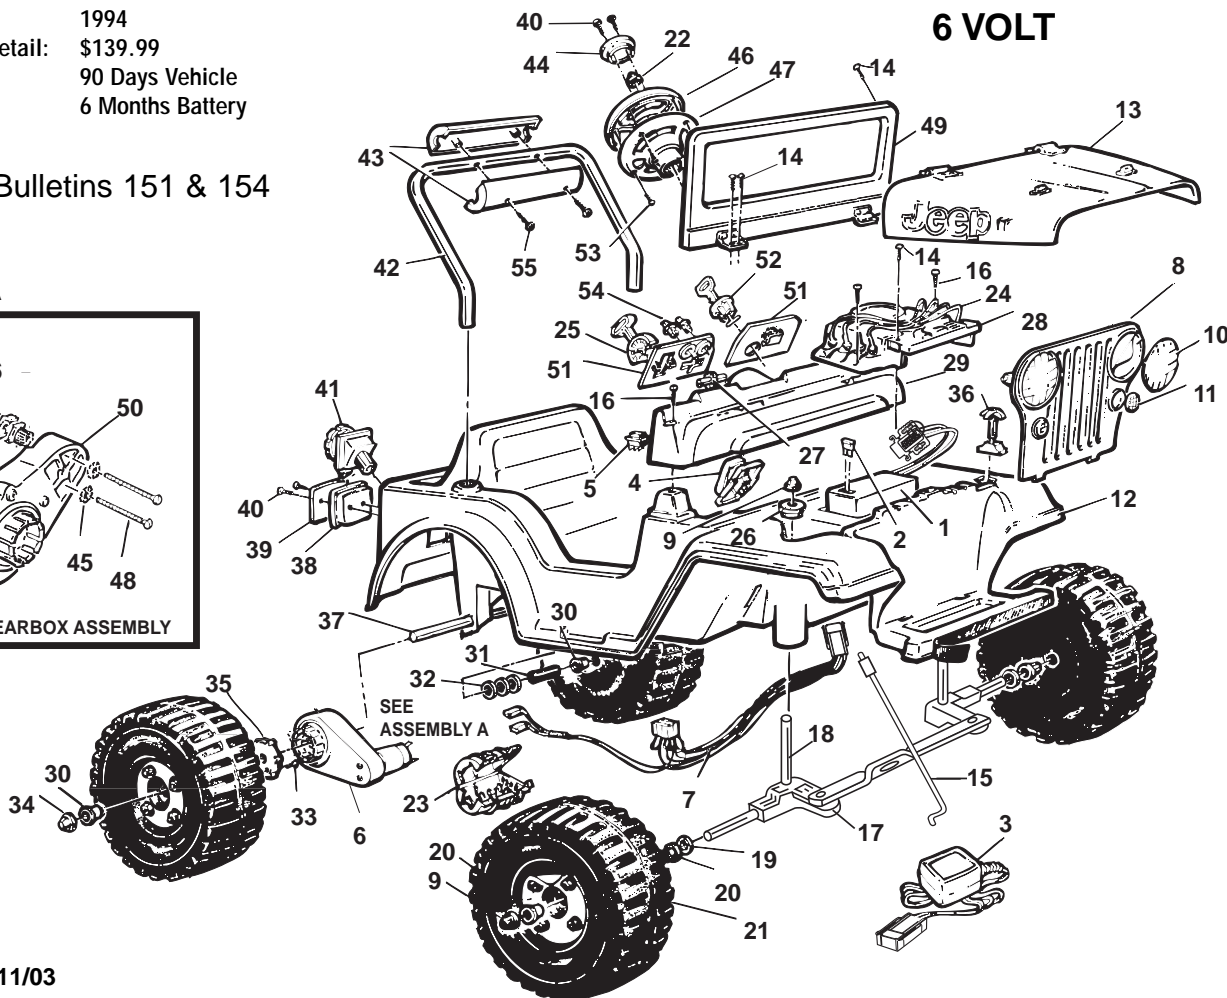

Age Range: 1-1/2 to 4 Yrs.
Weight Limit: 50 Lbs.
Surfaces: Hard
Speed: 2.5 MPH
Colors: Pink Body
White Wheels
Intro: 1994
Suggested Retail: $139.99
Warranty: 90 Days Vehicle
6 Months Battery

74780-9993 / 84780 CAMP BARBIE®

Preschool Series
6 VOLT

Service Bulletins 151 & 154

ASSEMBLY A

Rev. 09/11/03

Item No.	Description	Part No.	Qty.	Item No.	Description	Part No.	Qty.	Item No.	Description	Part No.	Qty.
1	Battery, Type H	00801-1234	1	26	Front Post Bushing	74770-2669	2	52	Key and Housing Assy. N/A	74550-2439	1
2	25 Amp Fuse	0801-0151	1	27	Radio Dial	74771-2719	1	53	#6 x 1/2" Phillips Screw	0801-0222	4
3	Charger, 6 Volt	00801-0975	1	28	Pretend Engine N/A	74771-2119	1	54	Radio Knob	74550-2719	2
4	**Footboard Assembly N/A	76803-9159	1	29	*Dashboard N/A	74780-2139	1	55	#6 x 1-1/2" Screw	0801-0221	2
5	Control Switch	00801-0885	1	30	Axle Bushing	74550-2689	3	56	Motor w/Pinion	74590-9539	1
6	Motor Gearbox Assembly	74780-9509	1	31	Rear Axle Spacer N/A	76136-4419	1	PARTS NOT SHOWN			
7	**Wiring Harness	74770-9799	1	32	7/16" Washer	0801-0196	3	1	Traction Band Set	74760-2249	1
8	*Grill Assembly N/A	74760-2149	1	33	#10 x 1/2" Phillips Screw	0801-0255	1	2	Radiator Sheet (in lit bag) N/A	74560-6029	1
9	.354 Cap Nut	0801-0548	4	34	.437 Retainer w/Body	0801-0227	2	1	Microphone N/A	74780-9479	1
10	Headlight Lens N/A	74770-2279	2	35	Driver	73233-2239	1	2	Harness Fastene N/A	0801-0311	1
11	Turn Signal Lens	74770-2349	2	36	Snap In Hoodlatch N/A	74780-9039	1	1	Screws for Busy-Box	0801-0222	2
12	Body (N/A)	74780-2109	1	37	Rear Axle	76135-4509	2	1	*Main Decal Sheet	74780-6019	1
13	*Hood N/A	74760-2119	1	38	Taillight Housing Set N/A	74780-2759	1	1	Rear Axle Support	74770-2369	2
14	#8 x 1/2" Plascrew	0801-0202	5	39	Taillight Lens Set	73233-2279	1	6	Foam Plugs N/A	76135-2199	2
15	Steering Column	74780-4239	1	40	#8 x 1" Plastilock Screw N/A	0801-0224	6	1	Literature Bag N/A	747809019A	1
Pt 15	requires 2 cap nuts & insert N/A	74780-0929		41	Gas Cap and Flange N/A	74780-9049	1	1	Headlight Decal Sheet N/A	74760-0320	1
16	#8 x 7/8" Trusshead Screw	0801-0228	4	42	Roll-Bar	74760-4219	1	1	Paper Decal (dash bezels) N/A	74780-0340	1
17	Steering Linkage	76181-4229	1	43	Roll-Bar Cover Set N/A	74780-2179	1	1	Large Parts Bag N/A	74780-9259	1
18	Front Axle	73241-4509	2	44	Steering Wheel Cap N/A	74780-2729	1	2	Small Parts Bag N/A	74780-9029	1
19	5/16" Washer	0801-0253	2	45	Star Washer N/A	0801-0330	2	1	Hardware Bag N/A	74780-9269A	1
20	Round Bushing	74770-2539	4	46	Steering Wheel Cover N/A	76128-2099	1	1	3 Language Owner's Man N/A	74789-0823	1
21	Wheel	74760-2459	4	47	Steering Wheel Base N/A	74780-2739	1	2			
22	.354 Retainer w/Body	0801-0604	1	48	Motor Bolts	0801-0269	2				
23	**Motor Cover N/A	73233-2489	1	49	*Windshield Assembly N/A	74760-2129	1				
24	Pretend Engine Plug Wires	74765-2129	1	50	Gearbox	74580-9269	1				
25	Shift Lever	74550-2229	1	51	Dashboard/Busy Box Plate Assy.	74780-2699	1				

*See Service Bulletin 151
**See Service Bulletin 154
N/A = Not Available

Bold and Underlined parts are to be purchased and installed by Service Centers only. These items may not be sold directly to consumers by Service Centers or Fisher-Price.