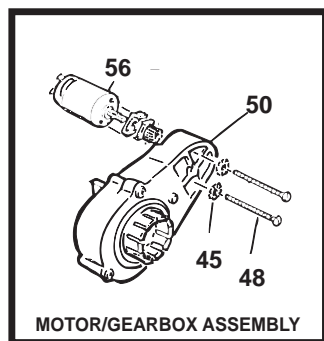

74780-9993 / 84780 CAMP BARBIE®

Preschool Series
 6 VOLT

Service Bulletins 151 & 154

ASSEMBLY A

Rev. 09/11/03

Item No.	Description	Part No.	Qty.	Item No.	Description	Part No.	Qty.	Item No.	Description	Part No.	Qty.
1	Battery, Type H	00801-1234	1	26	Front Post Bushing	74770-2669	2	52	Key and Housing Assy. N/A	74550-2439	1
2	25 Amp Fuse	0801-0151	1	27	Radio Dial	74771-2719	1	53	#6 x 1/2" Phillips Screw	0801-0222	4
3	Charger, 6 Volt	00801-0975	1	28	Pretend Engine N/A	74771-2119	1	54	Radio Knob	74550-2719	2
4	**Footboard Assembly N/A	76803-9159	1	29	*Dashboard N/A	74780-2139	1	55	#6 x 1-1/2" Screw	0801-0221	2
5	Control Switch	00801-0885	1	30	Axle Bushing	74550-2689	3	56	Motor w/Pinion	74590-9539	1
6	Motor Gearbox Assembly	74780-9509	1	31	Rear Axle Spacer N/A	76136-4419	1	PARTS NOT SHOWN			
7	**Wiring Harness	74770-9799	1	32	7/16" Washer	0801-0196	3	1	Traction Band Set	74760-2249	1
8	*Grill Assembly N/A	74760-2149	1	33	#10 x 1/2" Phillips Screw	0801-0255	1	2	Radiator Sheet (in lit bag) N/A	74560-6029	1
9	.354 Cap Nut	0801-0548	4	34	.437 Retainer w/Body	0801-0227	2	1	Microphone N/A	74780-9479	1
10	Headlight Lens N/A	74770-2279	2	35	Driver	73233-2239	1	2	Harness Fastene N/A	0801-0311	1
11	Turn Signal Lens	74770-2349	2	36	Snap In Hoodlatch N/A	74780-9039	1	1	Screws for Busy-Box	0801-0222	2
12	Body (N/A)	74780-2109	1	37	Rear Axle	76135-4509	2	1	*Main Decal Sheet	74780-6019	1
13	*Hood N/A	74760-2119	1	38	Taillight Housing Set N/A	74780-2759	1	1	Rear Axle Support	74770-2369	2
14	#8 x 1/2" Plascrew	0801-0202	5	39	Taillight Lens Set	73233-2279	1	6	Foam Plugs N/A	76135-2199	2
15	Steering Column	74780-4239	1	40	#8 x 1" Plastilock Screw N/A	0801-0224	6	1	Literature Bag N/A	747809019A	1
Pt 15	requires 2 cap nuts & insert N/A	74780-0929		41	Gas Cap and Flange N/A	74780-9049	1	1	Headlight Decal Sheet N/A	74760-0320	1
16	#8 x 7/8" Trusshead Screw	0801-0228	4	42	Roll-Bar	74760-4219	1	1	Paper Decal (dash bezels) N/A	74780-0340	1
17	Steering Linkage	76181-4229	1	43	Roll-Bar Cover Set N/A	74780-2179	1	1	Large Parts Bag N/A	74780-9259	1
18	Front Axle	73241-4509	2	44	Steering Wheel Cap N/A	74780-2729	1	2	Small Parts Bag N/A	74780-9029	1
19	5/16" Washer	0801-0253	2	45	Star Washer N/A	0801-0330	2	1	Hardware Bag N/A	74780-9269A	1
20	Round Bushing	74770-2539	4	46	Steering Wheel Cover N/A	76128-2099	1	1	3 Language Owner's Man N/A	74789-0823	1
21	Wheel	74760-2459	4	47	Steering Wheel Base N/A	74780-2739	1	2			
22	.354 Retainer w/Body	0801-0604	1	48	Motor Bolts	0801-0269	2				
23	**Motor Cover N/A	73233-2489	1	49	*Windshield Assembly N/A	74760-2129	1				
24	Pretend Engine Plug Wires	74765-2129	1	50	Gearbox	74580-9269	1				
25	Shift Lever	74550-2229	1	51	Dashboard/Busy Box Plate Assy.	74780-2699	1				