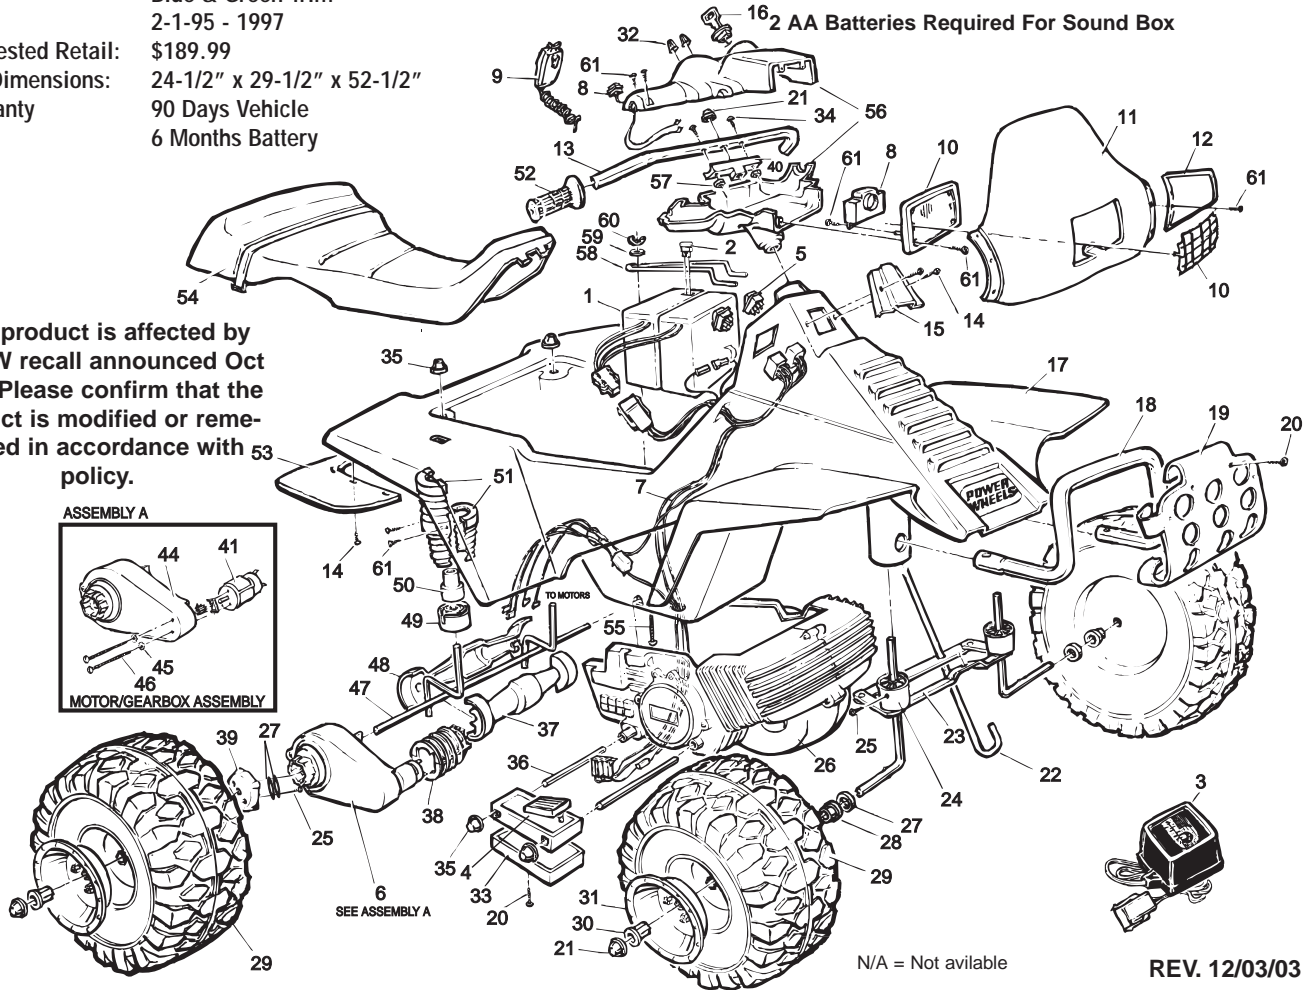

Age Range: 3-7 Yrs.
Weight Limit: 65 Lbs.
Surfaces: Hard, Grass & Hills
Speed: 2.5 / 5.0 MPH Forward
2.5 MPH Reverse
Colors: White Body
Blue & Green Trim
Avail: 2-1-95 - 1997
Suggested Retail: $189.99
Box Dimensions: 24-1/2" x 29-1/2" x 52-1/2"
Warranty: 90 Days Vehicle
6 Months Battery

74590-9993 KAWASAKI NINJA ATV

Advanced Series
12-VOLT

This product is affected by the PW recall announced Oct 1998. Please confirm that the product is modified or remediated in accordance with 53 policy.

Item No.	Description	Part No.	Qty.	Item No.	Description	Part No.	Qty.	Item No.	Description	Part No.	Qty.
1	Battery	00801-0712	2	27	7/16" Washer	0801-0196	6	55	Carriage Bolt N/A	0801-0305	1
2	30 Amp Fuse N/A	0801-0229	2	28	Axle Bushing	74550-2689	2		(Order Hardware Bag) N/A	78475-9259A	
3	Charge	00801-0973	1	29	Wheel	78570-2469	4	56	Headlight Housing Set N/A	74590-2149	1
4	<u>Footswitch Assembly</u>	<u>74110-9169</u>	1	30	Hex Bushing	73233-2559	4	57	Lock Nut N/A	0801-0318	2
5	Control Switch	00801-0885	2	31	Hubcap	74590-2579	4	58	Battery Retainer	76262-4489	1
6	Motor/Gearbox Assembly	74110-9519	2	32	Radio Knobs N/A	78570-2179	2	59	#10 Washer N/A	0801-0195	1
7	<u>Main Wiring Harness</u>	<u>76816-9799</u>	1	33	Bottom Cover Footboard N/A	74590-2759	1	60	Wing Nut N/A	0801-0317	1
8	Sound/Switch Assy. N/A	74590-9549	1	34	#10 x 1-1/2" Phillips Screw N/A	76222-4459	2	61	#6 x 1/2" Screw	0801-0280	22
9	Microphone	73233-9479	1	35	.354 Cap Nut	0801-0604	6	PARTS NOT SHOWN			
10	Headlight Rim/Guard N/A	74590-2179A	1	36	Footboard Support Rod	76262-4439	2		Power Wheels Emblem Set	74460-9069	1
11	Windshield N/A	76816-2729	1	37	Rear Axle Cover (inside) N/A	74590-2139	1		Decal (main decal w/out windshield) N/A	74590-0340	1
12	Handgrip Guard Set N/A	74590-2199	1	38	Motor Cover	**74750-2359	2		**Main Decal Sheet (with windshield N/A	74590-0350	1
13	Handlebar N/A	76816-4229	1	39	Driver	73233-2239	2		Footrest, Left N/A	74590-2129	1
14	#8 x 1/2" Phillips Screw	0801-0202	10	40	Handlebar Neck	76816-4289	1		Literature Bag N/A	74590-9029	1
15	Cover Plate N/A	74590-2169	1	41	<u>Motor w/Pinion</u>	<u>74590-9539</u>	2		Large Parts Bag #1 N/A	74590-9249	1
16	Key Housing N/A	74550-2439	1	44	<u>Gearbox</u>	<u>74550-9279</u>	2		Large Parts Bag #2 N/A	74590-9259	1
17	Body N/A	74590-2109	1	45	<u>Star Washer N/A</u>	<u>0801-0330</u>	4		Small Parts Bag (N/A)	74590-9229A	1
18	Roll Bar N/A	74590-9419	1	46	<u>Motor Bolts</u>	<u>0801-0269</u>	4		(Can sub 74750-9259 Small parts bag but must also send (14) 0801-0280 #6 x 1/2" screws & (3) #73233-2559 bushings.)		
19	Brushguard N/A	74590-2189	1	47	Rear Axle N/A	76816-4539	1		Gearbox Insert N/A	76108-2259	2
20	#8 x 3/4" Screw	0801-0223	6	48	Rear Axle Cover (Outside) N/A	74590-2119	1		<u>Bold and Underlined parts are to be purchased and installed by Service Centers only. These items may not be sold directly to consumers by Service Centers or Fisher-Price.</u>		
21	.437 Cap Nut	0801-0226	5	49	Rear Post Bushing N/A	74590-2539	2				
22	Steering Column N/A	76816-4249	1	50	Rear Bushing w/Extension N/A	74557-2669	2				
23	Steering Linkage N/A	74750-9239	1	51	Shock Set N/A	74590-2089	2				
24	Front Post Bushing N/A	74590-2549	2	52	Handgrip N/A	78570-2219	2				
25	#10 x 1/2" Screw	0801-0255	4	53	Mudflap Set N/A	74590-2219	1				
26	False Motor N/A	74590-2069	1	54	Seat	74590-2309	1				

**Seperate windshield decal has been incorporated into new main decal 74590-0350.