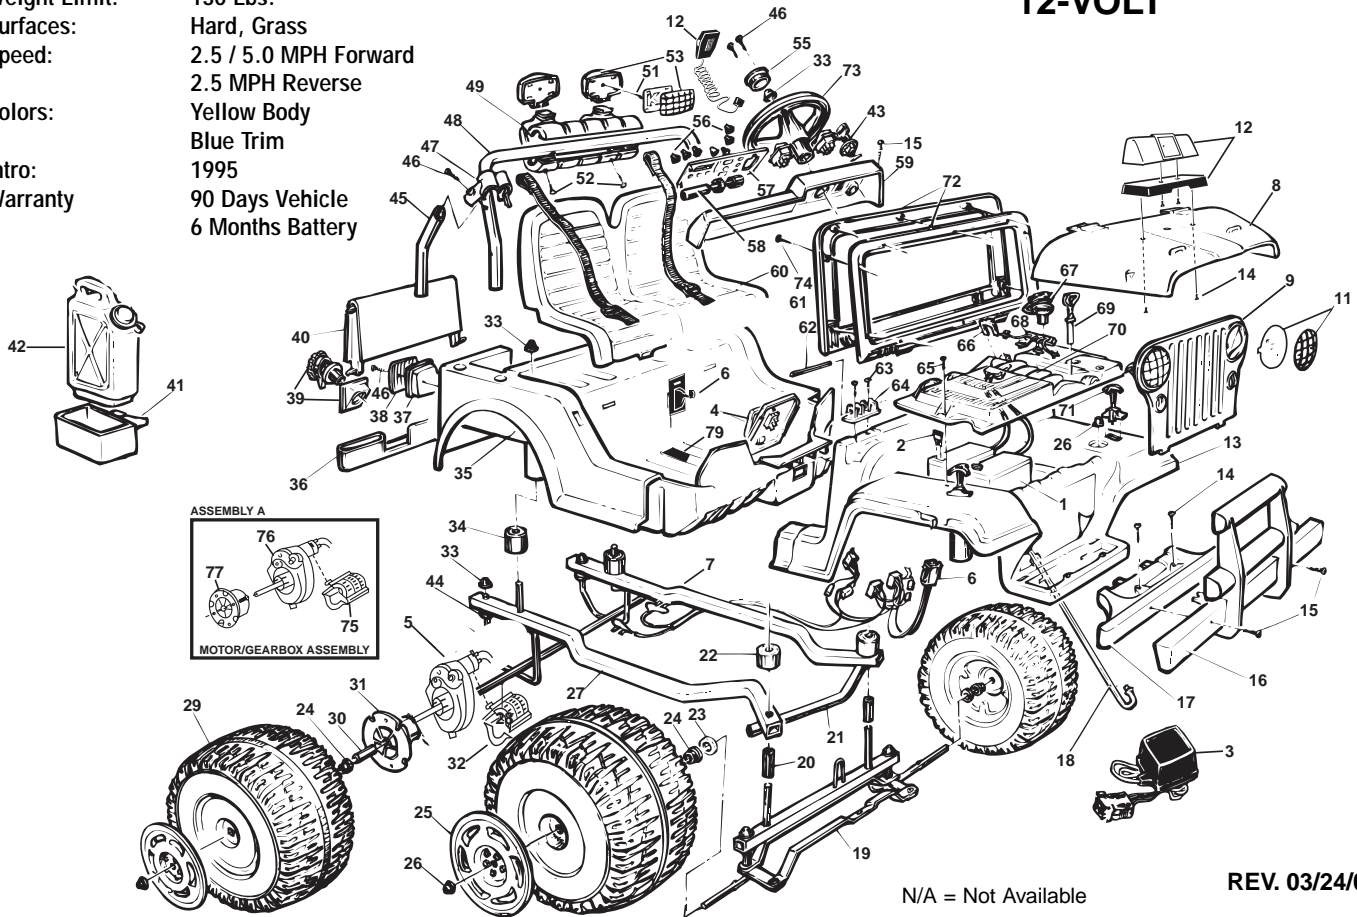

This product is affected by the PW recall announced Oct 1998. Please confirm that the product is modified or remediated in accordance with policy.

74570-9993

JEEP® DUNE SQUAD™

12-VOLT

Use this parts diagram for Dune Squads made on or AFTER 8/15/95.

Age Range: 3-7 Yrs.
 Weight Limit: 130 Lbs.
 Surfaces: Hard, Grass
 Speed: 2.5 / 5.0 MPH Forward
 2.5 MPH Reverse
 Colors: Yellow Body
 Blue Trim
 Intro: 1995
 Warranty: 90 Days Vehicle
 6 Months Battery