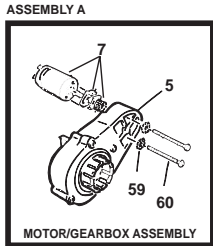

N/A = Not Available

Rev. 04/23/04

Item No.	Description	Part No.	Qty.	Item No.	Description	Part No.	Qty.	Item No.	Description	Part No.	Qty.	
Working / Electrical Parts				0801-0151	1	3	6 Volt Battery	00801-1234	1			
1	25 Amp Fuse	0801-0151	1	2	6 Volt Charger	00801-0975	1	4	Footboard Assembly	74780-9159	1	
Working / Electrical Parts				25	Radio Dial	74771-2719	1	50	Front Axle	73241-4509	2	
Amp Fuse	2	6 Volt Charger	00801-0975	1	26	Front Post Bushing	74770-2669	2	51	Rear Axle	76135-4509	1
	3	6 Volt Battery	00801-1234	1	27	Rear Axle Spacer N/A	76136-4419	1	52	Sports Bar	76135-4219	1
	4	Footboard Assembly	74780-9159	1	28	Spark Plug Wire Set	78480-2129	1	53	5/16" Washer	0801-0253	2
	5	3A Gearbox w/Insert	74580-9269	1	29	Sports Bar Cover Set	74547-8001	1	54	Steering Column	74780-4239	1
	6	Motor Gearbox Assm	74780-9509	1	30	Steering Wheel Back	74547-2319	1	55	Steering Linkage	76181-4229	1
	7	Motor w/Pinion	74590-9539	1	31	Steering Wheel Cover	74547-2329	1	56	7/16" Washer N/A	0801-0195	3
	8	Control Switch	00801-0885	1	32	Steering Wheel Cap	74547-2339	1	57	.437 Cap Nut (Black)	0801-0226	2
	9	Wiring Harness	74780-9799	1	33	Tail Light Housing	74547-2289	1	58	.354 Cap Nut (Black)	0801-0604	5
Plastic Parts				34	Tail Light Lens Set	73233-2279	1	59	Star Washer N/A	0801-0330	2	
10	Harness Fastener N/A	0801-0311	1	35	Traction Band Set	76131-2019	1	60	Motor Bolts	0801-0269	2	
11	Axle Bushing	74550-2689	3	36	Windshield	74780-2349	1	Parts Not Shown				
12	Body (N/A)	74547-2109	1	37	Windshield Frame N/A No Sub	74547-2719	1	Large Parts Bag	74547-9039	1		
13	Dash	74547-2139	1	38	Wheel	76133-2459	4	Small Parts Bag	74598-9259	1		
14	Dash / Radio Knob	74550-2719	2	39	Shifter	74550-2229	1	Hardware Bag	74598-9259A	1		
15	Driver	73233-2239	1	40	Round (wheel) Bushing	74770-2539	4	Literature Bag	74547-9019	1		
16	False Motor	74780-2379	1	41	Hoodlatch Assy.	74270-9559	2	Main Decal Sheet N/A	74547-0310	1		
17	Headlight Lens	74547-2279	2	42	Radiator Sheet (in lit bag N/A)	74560-6029	1	Headlight Decal Sheet N/A	74547-0320	1		
18	Hood	74547-2119	1	43	Turn Signal Lens	74770-2349	2	Owner's Manual	74547-0920	1		
19	Gas Cap	74547-9089	1	Hardware & Metal Parts								
20	Grille	74547-9129	1	44	#6 x 1/2" Screw	0801-0222	11	Owner's Manual				
21	Dash Panel Set (incl both sides)	74547-2699	1	45	#8 x 1" Screw N/A	0801-0224	12					
22	Key Assembly	78490-9369	1	46	#8 x 1/2" Screw	0801-0202	5					
23	Microphone	74547-9479	1	47	#6 x 1-1/2" Screw	0801-0221	2					
24	Motor Cover	74750-2359	1	48	#10 x 1/2" Screw	0801-0255	1					
				49	#8 x 18 x 1" Fastener N/A	0801-0273	2					

Owner's Manual

Bold and Underlined parts are to be purchased and installed by Service Centers only. These items may not be sold directly to consumers by Service Centers or Fisher-Price.