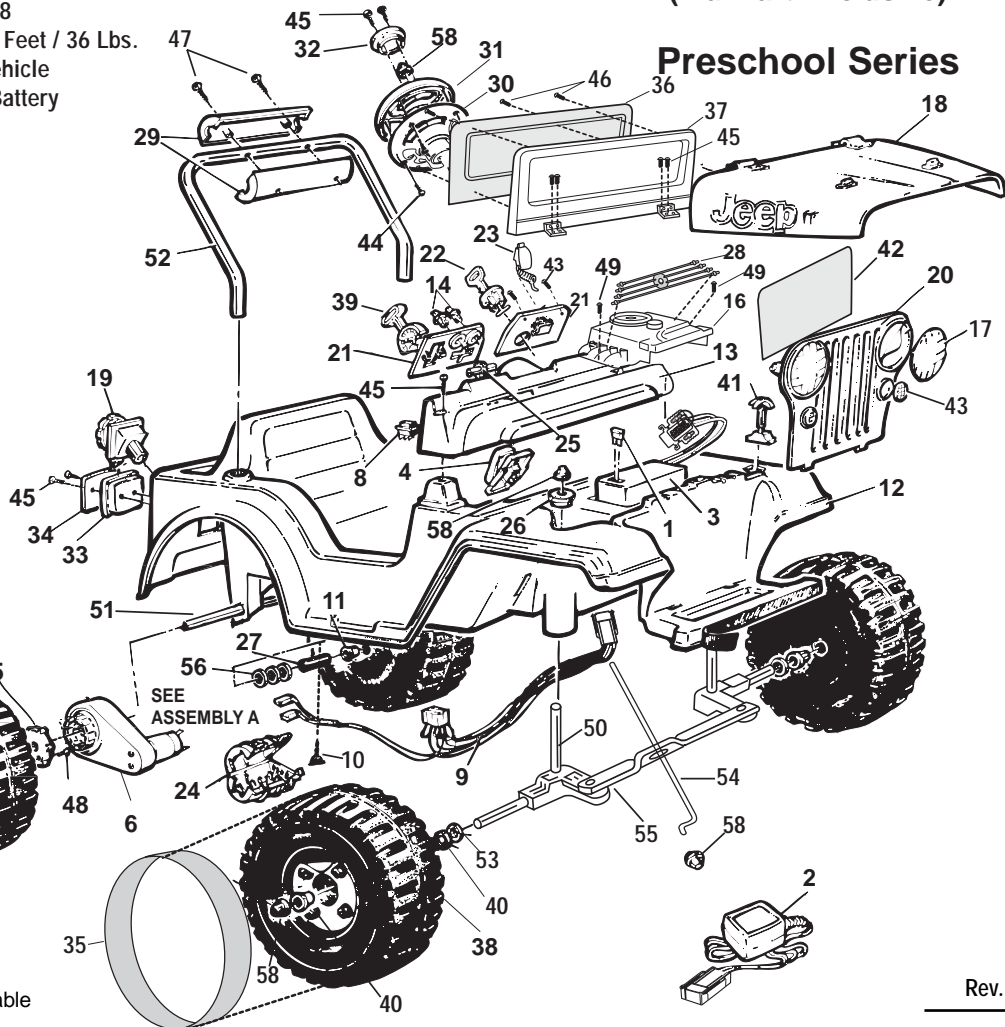

Age Range: 1-1/2 to 4 Yrs.
Weight Limit: 50 Lbs.
Surfaces: Grass & Hard
Speed: 2.5 MPH Forward & Reverse
Colors: Black Body
Intro: 7-14-98
Suggested Retail: $99.99
In Box Dimensions: 17 x 26 x 38
9.93 Cubic Feet / 36 Lbs.
Warranty: 90 Days Vehicle
6 Months Battery

74547-9993 Jeep® Enforcer, Jr.

(Walmart Exclusive)

Preschool Series

Service Bulletin 170

N/A = Not Available

Rev. 04/23/04

Item No.	Description	Part No.	Qty.	Item No.	Description	Part No.	Qty.	Item No.	Description	Part No.	Qty.	
Working / Electrical Parts				0801-0151	1	3	6 Volt Battery	00801-1234	1			
1	25 Amp Fuse	0801-0151	1	2	6 Volt Charger	00801-0975	1	4	Footboard Assembly	74780-9159	1	
Working / Electrical Parts				25	Radio Dial	74771-2719	1	50	Front Axle	73241-4509	2	
Amp Fuse	2	6 Volt Charger	00801-0975	1	26	Front Post Bushing	74770-2669	2	51	Rear Axle	76135-4509	1
	3	6 Volt Battery	00801-1234	1	27	Rear Axle Spacer N/A	76136-4419	1	52	Sports Bar	76135-4219	1
	4	Footboard Assembly	74780-9159	1	28	Spark Plug Wire Set	78480-2129	1	53	5/16" Washer	0801-0253	2
	5	3A Gearbox w/Insert	74580-9269	1	29	Sports Bar Cover Set	74547-8001	1	54	Steering Column	74780-4239	1
	6	Motor Gearbox Assm	74780-9509	1	30	Steering Wheel Back	74547-2319	1	55	Steering Linkage	76181-4229	1
	7	Motor w/Pinion	74590-9539	1	31	Steering Wheel Cover	74547-2329	1	56	7/16" Washer N/A	0801-0195	3
	8	Control Switch	00801-0885	1	32	Steering Wheel Cap	74547-2339	1	57	.437 Cap Nut (Black)	0801-0226	2
	9	Wiring Harness	74780-9799	1	33	Tail Light Housing	74547-2289	1	58	.354 Cap Nut (Black)	0801-0604	5
Plastic Parts				34	Tail Light Lens Set	73233-2279	1	59	Star Washer N/A	0801-0330	2	
10	Harness Fastener N/A	0801-0311	1	35	Traction Band Set	76131-2019	1	60	Motor Bolts	0801-0269	2	
11	Axle Bushing	74550-2689	3	36	Windshield	74780-2349	1	Parts Not Shown				
12	Body (N/A)	74547-2109	1	37	Windshield Frame N/A No Sub	74547-2719	1	Large Parts Bag	74547-9039	1		
13	Dash	74547-2139	1	38	Wheel	76133-2459	4	Small Parts Bag	74598-9259	1		
14	Dash / Radio Knob	74550-2719	2	39	Shifter	74550-2229	1	Hardware Bag	74598-9259A	1		
15	Driver	73233-2239	1	40	Round (wheel) Bushing	74770-2539	4	Literature Bag	74547-9019	1		
16	False Motor	74780-2379	1	41	Hoodlatch Assy.	74270-9559	2	Main Decal Sheet N/A	74547-0310	1		
17	Headlight Lens	74547-2279	2	42	Radiator Sheet (in lit bag N/A)	74560-6029	1	Headlight Decal Sheet N/A	74547-0320	1		
18	Hood	74547-2119	1	43	Turn Signal Lens	74770-2349	2	Owner's Manual	74547-0920	1		
19	Gas Cap	74547-9089	1	Hardware & Metal Parts								
20	Grille	74547-9129	1	44	#6 x 1/2" Screw	0801-0222	11	Owner's Manual				
21	Dash Panel Set (incl both sides)	74547-2699	1	45	#8 x 1" Screw N/A	0801-0224	12					
22	Key Assembly	78490-9369	1	46	#8 x 1/2" Screw	0801-0202	5					
23	Microphone	74547-9479	1	47	#6 x 1-1/2" Screw	0801-0221	2					
24	Motor Cover	74750-2359	1	48	#10 x 1/2" Screw	0801-0255	1					
				49	#8 x 18 x 1" Fastener N/A	0801-0273	2					

Owner's Manual

Bold and Underlined parts are to be purchased and installed by Service Centers only. These items may not be sold directly to consumers by Service Centers or Fisher-Price.