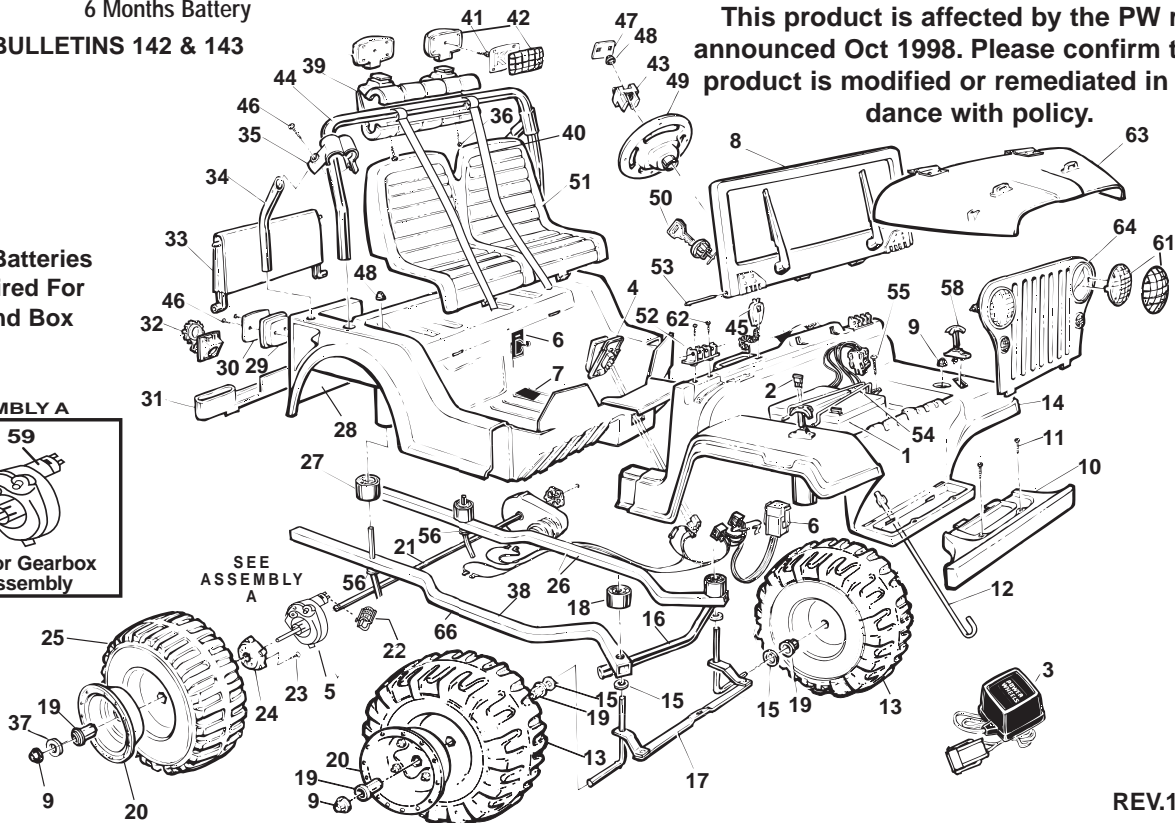

For 74540-9993 Jeeps produced *after 7-24-95*

Age Range: 3-7 Yrs.
Weight Limit: 130 Lbs.
Surfaces: Hard, Grass & Hills
Speed: 2.5 / 5.0 MPH
Colors: Red Body
Black Trim
Intro: 7-24-95
Suggested Retail: $189.99
Warranty: 90 Vehicle
6 Months Battery

74540-9993 / 86380 SUPER SOUND JEEP® 4X4

Advanced Series
12-VOLT

This product is affected by the PW recall announced Oct 1998. Please confirm that the product is modified or remediated in accordance with policy.

SERVICE BULLETINS 142 & 143

3 AA Batteries
Required For
Sound Box

ASSEMBLY A

REV.12/10/03

Item No.	Description	Part No.	Qty.	Item No.	Description	Part No.	Qty.	Item No.	Description	Part No.	Qty.
1	Battery	00801-0712	2	26	Left Siderail N/A	74540-4119	2	52	*Windshield Hinge Set N/A	73233-2779	1
2	30 AMP Fuse N/A	0801-0229	2	27	Rear Bushing N/A	73233-2549	2	53	*#10 x 3" Screw N/A	0801-0256	2
3	12 Volt Charger	00801-0973	1	28	Rear Body N/A	76817-2249	1	54	Battery Retainer	74540-4419	1
4	*Footboard Assembly	73233-9159	1	29	Taillight Housing Set	73233-2759	1	55	#10 x 1" Screw	0801-0220	1
5	#7 Motor/Gearbox Assy.	74440-2902	2	30	Taillight Lens Set	73233-2279	1	56	5/16" Washer	0801-0253	4
6	Main Harness Shifter (includes switches) N/A	74540-9719	1	31	Rear Bumper N/A	74440-2039	1	57	#7 Gearbox Only	00968-2802	2
7	Channel Cover N/A	78606-2419	1	32	Gas Cap/Flange Assy. N/A	73233-9249	1	58	Hoodlatch	74440-9559	2
8	Windshield Assembly N/A	73233-9639	1	33	Tailgate N/A	73243-2129	1	59	Motor/Pinion Assembly	N/A	2
9	.437 Cap Nut	0801-0226	6	34	Light-Bar Support Tube N/A	74450-2249	2	60	Motor Bolts w/Nylok N/A	0801-0198	4
10	Front Bumper N/A	73233-2519	1	35	Light-Bar Bracket Set	73233-2179	1	61	Headlight/Guard Assy.	73233-9339	1
11	8 x 3/4" Screw	0801-0223	2	36	#6 x 1-1/2" Screw	0801-0221	2	62	#8 x 1/2" Screw	0801-0202	4
12	Steering Column N/A	74540-4239	2	37	Wheel Spacer	73233-2369	4	63	Hood N/A	76817-2359	1
13	Front Wheel N/A	76266-2459	2	38	Right Siderail N/A	74540-4129	1	64	Grill N/A	73233-9809	1
14	Front Body N/A	76231-2459	1	39	KC® Light Rack N/A	74440-2059	1				
15	7/16" Washer	0801-0196	4	40	Seat belts N/A	74450-9309	1				
16	Front Bumper Support N/A	76817-4159	1	41	#6 x 1/2" Phillips Screw	0801-0222	4				
17	Steering Linkage N/A	74540-4249	1	42	KC Light/Guard Assy N/A	73233-9219	1				
18	Front Bushing N/A	73233-2539	2	43	Sound Module N/A	74540-9449	1				
19	Hex Bushing	73233-2559	6	44	Light-Bar N/A	74450-4209	1				
20	Hubcap	73233-2579	4	45	Microphone	73233-9479	1				
21	Rear Axle Assembly N/A	76229-4139	1	46	#8 x 1" Screw N/A	0801-0224	6				
22	Motor Cover	74750-2359	2	47	Steering Wheel Plate	74526-2759	1				
23	#10 x 1/2" Plascrew	0801-0255	4	48	.354 Cap Nut	0801-0604	3				
24	Driver	73233-2239	2	49	Steering Wheel N/A	74580-2619	1				
25	Rear Wheel N/A	76231-2459	2	50	Key Assembly	73233-2439	1				
				51	Seat N/A	76817-2309	1				

PARTS NOT SHOWN

Windshield Decal N/A	73243-6059	1
Radiator Decal N/A	74560-6029	1
Main Decal N/A	74549-6019	1
Literature Bag N/A	74540-9039	1
Hood Decal N/A	74540-6059	1
Switches (Located in shifter box)	00801-0923	2
Steering Wheel Tool	78640-2629	1

N/A = Not Available *See service bulletins 142, 143 & 147

Bold and Underlined parts are to be purchased and installed by Service Centers only. These items may not be sold directly to consumers by Service Centers or Fisher-Price.