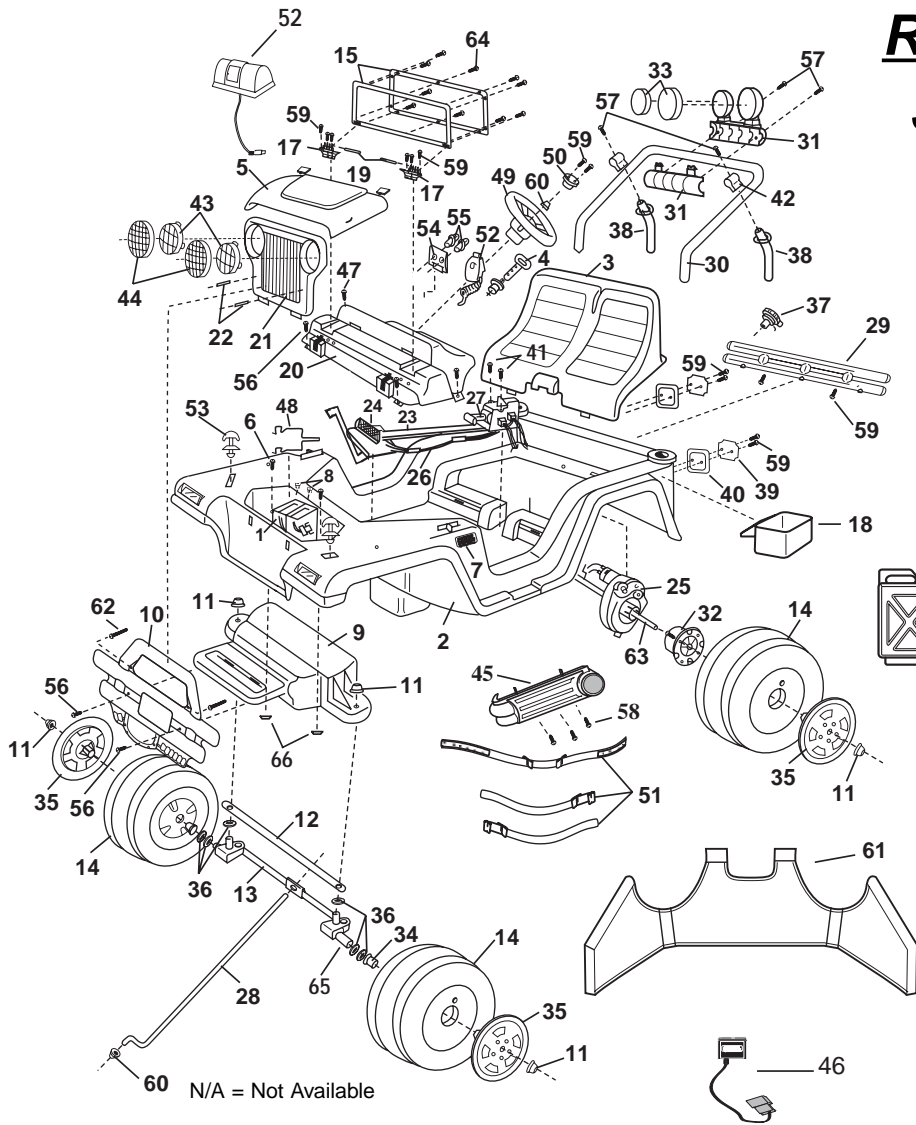

Use these parts diagrams for units produced on or after 3-22-98

Revised 74460-9993

JEEP ENFORCER®

**Advanced Series
12 Volt**

With Working Siren & Light Unit

Age Range: 3-7 Yrs.
Weight Limit: 130 Lbs.
Surfaces: Hard & Grass
Speed: 2.5 Reverse
2.5 / 5.0 MPH Forward
Colors: Black Body
Yellow Trim
Intro: 8-23-96 (originally)
3-22-98 (this version)
Suggested Retail: $299.99
Warranty: 90 Days Vehicle
6 Months Battery

Rev. 02/04/04

This product is affected by the PW recall announced Oct 1998. Please confirm that the product is modified or remediated in accordance with policy.

Item No.	Description	Part No.	Qty.	Item No.	Description	Part No.	Qty.	Item No.	Description	Part No.	Qty.
1	Battery	00801-0712	2	28	Steering Column	74460-4129	1	55	Dash Knob	74460-2199	2
2	Body (N/A)	74460-2209	1	29	Rear Bumper	74270-2039	1	56	#10 x 1" Screw (Black)	0801-0220	4
3	Seat N/A	74460-2329	1	30	Sport Bar	74450-9219	1	57	#6 x 1-1/2" Screw (Black/Blunt)	0801-0469	4
4	Key/Housing Assembly black	78490-9369	1	31	KC™ Light Rack - Assembly	78457-9349	1	58	#8 x 3/4" Screw (Black)	0801-0223	6
5	Hood N/A	74460-6119	1	32	Wheel Driver	74460-2249	2	59	#8 x 1" Screw (Black)	0801-0224	14
6	5/16" x 51/2" Hex Bolt N/A	0801-0605	2	33	KC™ Light Cover	74460-2169	2	60	.354 Cap Nut (Black)	0801-0604	2
7	PW Emblem	74460-9069	2	34	Axle Bushing	74550-2689	2	61	Canopy Assembly with Bag	74460-9599	1
8	Thermal CDI - 27 Amp. Fuse N/A	0801-0711	2	35	Hubcap	74460-6579	4	62	#8 x 4" Screw (Black)N/A	0801-0516	2
9	Front Module	74460-2019	1	36	7/16" Washer	0801-0196	4	63	Rear Axle	74440-4519	1
10	Brushguard N/A	74460-2189	1	37	Gas Cap	74526-2089	1	64	#8 x 1-1/4" Screw (Black)N/A	0801-0216	10
11	.437 Cap Nut (Black)	0801-0226	6	38	Sport Bar Support	78490-2229	2	65	Front Axle	74440-4509	2
12	Cross Bar	74460-4419	1	39	Taillight Lens Set	73233-2279	1	66	5/16" Hex Nyloc Nut(N/A)	0801-0193	2
13	Axle/Link Assembly	74440-9419A	1	40	Taillight Housing Set	73233-2759	1	67	Rear module	N/A	1
14	Wheel, Baja 14"	74460-2459	4	41	#8 x 7/8" Screw (Silver)	0801-0228	2	PARTS NOT SHOWN			
15	Windshield - Front/Rear	74460-9619	1	42	Sport Bar Bracket Set	78490-2179	1		Label Main SheetN/A	74460-0310	1
16	Water Bottle with Cap	78608-2239	1	43	Headlight Lens (Blue)	74440-2879	2		Literature Bag N/A	74460-9029	1
17	Windshield Hinge	74270-2639	2	44	Headlight Lens Guard	74460-2339	2		Large Parts Bag 1 (N/A)	74460-9239	1
18	Water Bottle Holder(N/A)	74460-2149	1	45	Side Pipe Set (N/A)	74460-9049	1		Large Parts Bag 2 (N/A)	74460-9389	1
19	Hinge Pin	0801-0257	2	46	12v Charger A Style	00801-0973	1		Small Parts Bag	74460-9249	1
20	Dash N/A	74460-2689	1	47	#10 x 1/2" Screw (Black N/A)	0801-0540	2		#7 Gearbox w/o Motor	74310-9529	2
21	Grille	74460-2849	1	48	Battery Retainer	78490-4029	1		Motor w/Pinion	00968-2701	2
22	Brushguard Spacer	74460-2069	2	49	Steering Wheel	74440-2379	1		Clip Adhesive	0801-0313	1
23	Channel Cover N/A	74460-2289	1	50	Steering Wheel Cap	74550-2729	1		Use & Care Manual (N/A)	74460-0920	1
24	Footboard Assembly	78490-9829	1	51	Seatbelt Set	74460-5339	1		Footswitch	00801-0933	1
25	#7 Gearbox w/Motor	00968-2910	2	52	Siren/Microphone	74570-9259	1		1/4" x 1-1/2" Roll Bar Screws (N/A)	0801-0467	2
26	Harness Assembly (N/A)	78490-9899	1	53	Hood Latch	74270-9559	2		(order small parts bag)		
27	Shifter Assembly	74310-9239	1	54	Knob Plate (N/A)	74460-2179	1				

Bold and Underlined parts are to be purchased and installed by Service Centers only. These items may not be sold directly to consumers by Service Centers or Fisher-Price.