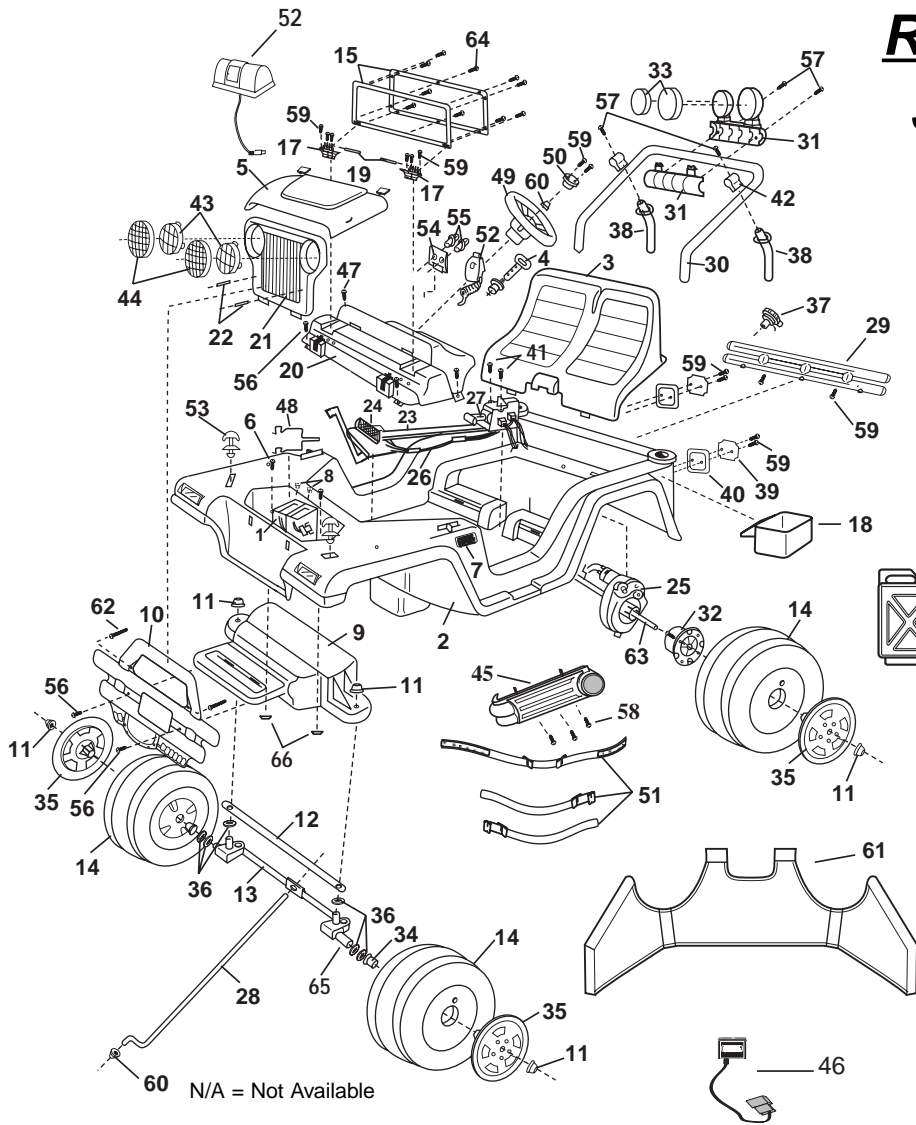

Use this parts diagrams for units produced on or after 3-22-98

Revised 74460-9993

JEEP ENFORCER®

**Advanced Series
12 Volt**

With Working Siren & Light Unit

Age Range: 3-7 Yrs.
Weight Limit: 130 Lbs.
Surfaces: Hard & Grass
Speed: 2.5 Reverse
2.5 / 5.0 MPH Forward
Colors: Black Body
Yellow Trim
Intro: 8-23-96 (originally)
3-22-98 (this version)
Suggested Retail: $299.99
Warranty: 90 Days Vehicle
6 Months Battery

Rev. 02/04/04

This product is affected by the PW recall announced Oct 1998. Please confirm that the product is modified or remediated in accordance with policy.

Item No.	Description	Part No.	Qty.	Item No.	Description	Part No.	Qty.	Item No.	Description	Part No.	Qty.
1	Battery	00801-0712	2	28	Steering Column	74460-4129	1	55	Dash Knob	74460-2199	2
2	Body (N/A)	74460-2209	1	29	Rear Bumper	74270-2039	1	56	#10 x 1" Screw (Black)	0801-0220	4
3	Seat N/A	74460-2329	1	30	Sport Bar	74450-9219	1	57	#6 x 1-1/2" Screw (Black/Blunt)	0801-0469	4
4	Key/Housing Assembly black	78490-9369	1	31	KC™ Light Rack - Assembly	78457-9349	1	58	#8 x 3/4" Screw (Black)	0801-0223	6
5	Hood N/A	74460-6119	1	32	Wheel Driver	74460-2249	2	59	#8 x 1" Screw (Black)	0801-0224	14
6	5/16" x 51/2" Hex Bolt N/A	0801-0605	2	33	Wheel Cover	74460-2169	2	60	.354 Cap Nut (Black)	0801-0604	2
7	PW Emblem	74460-9069	2	34	Axle Bushing	74550-2689	2	61	Canopy Assembly with Bag	74460-9599	1
8	Thermal CDI - 27 Amp. Fuse N/A	0801-0711	2	35	Hubcap	74460-6579	4	62	#8 x 4" Screw (Black)N/A	0801-0516	2
9	Front Module	74460-2019	1	36	7/16" Washer	0801-0196	4	63	Rear Axle	74440-4519	1
10	Brushguard N/A	74460-2189	1	37	Gas Cap	74526-2089	1	64	#8 x 1-1/4" Screw (Black)N/A	0801-0216	10
11	.437 Cap Nut (Black)	0801-0226	6	38	Sport Bar Support	78490-2229	2	65	Front Axle	74440-4509	2
12	Cross Bar	74460-4419	1	39	Taillight Lens Set	73233-2279	1	66	5/16" Hex Nyloc Nut(N/A)	0801-0193	2
13	Axle/Link Assembly	74440-9419A	1	40	Taillight Housing Set	73233-2759	1	67	Rear module	N/A	1
14	Wheel, Baja 14"	74460-2459	4	41	#8 x 7/8" Screw (Silver)	0801-0228	2	PARTS NOT SHOWN			
15	Windshield - Front/Rear	74460-9619	1	42	Sport Bar Bracket Set	78490-2179	1	Label Main SheetN/A	74460-0310	1	
16	Water Bottle with Cap	78608-2239	1	43	Headlight Lens (Blue)	74440-2879	2	Literature Bag N/A	74460-9029	1	
17	Windshield Hinge	74270-2639	2	44	Headlight Lens Guard	74460-2339	2	Large Parts Bag 1 (N/A)	74460-9239	1	
18	Water Bottle Holder(N/A)	74460-2149	1	45	Side Pipe Set (N/A)	74460-9049	1	Large Parts Bag 2 (N/A)	74460-9389	1	
19	Hinge Pin	0801-0257	2	46	12v Charger A Style	00801-0973	1	Small Parts Bag	74460-9249	1	
20	Dash N/A	74460-2689	1	47	#10 x 1/2" Screw (Black N/A)	0801-0540	2	#7 Gearbox w/o Motor	<u>74310-9529</u>	2	
21	Grille	74460-2849	1	48	Battery Retainer	78490-4029	1	Motor w/Pinion	<u>00968-2701</u>	2	
22	Brushguard Spacer	74460-2069	2	49	Steering Wheel	74440-2379	1	Clip Adhesive	0801-0313	1	
23	Channel Cover N/A	74460-2289	1	50	Steering Wheel Cap	74550-2729	1	Use & Care Manual (N/A)	74460-0920	1	
24	Footboard Assembly	78490-9829	1	51	Seatbelt Set	74460-5339	1	Footswitch	<u>00801-0933</u>	1	
25	#7 Gearbox w/Motor	00968-2910	2	52	Siren/Microphone	74570-9259	1	1/4" x 1-1/2" Roll Bar Screws (N/A)	0801-0467	2	
26	<u>Harness Assembly (N/A)</u>	<u>78490-9899</u>	1	53	Hood Latch	74270-9559	2	(order small parts bag)			
27	Shifter Assembly	74310-9239	1	54	Knob Plate (N/A)	74460-2179	1				

Bold and Underlined parts are to be purchased and installed by Service Centers only. These items may not be sold directly to consumers by Service Centers or Fisher-Price.