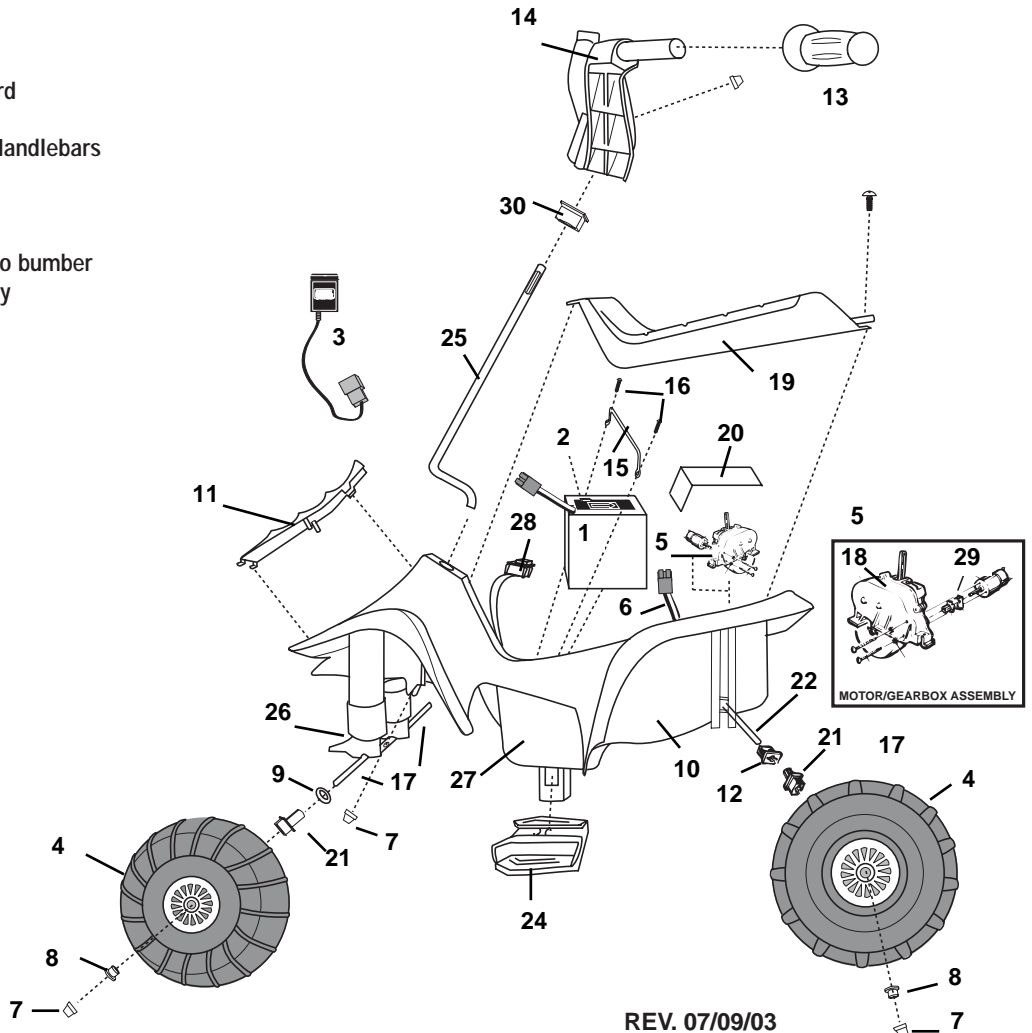

74380-9993 Lil Quad

Toddler Series Mini 6 Volt

Age Range: 1-3 Yrs.
 Weight Limit: 40 Lbs.
 Surfaces: Hard & Grass
 Speed: 2.0 MPH Forward
 Colors: Red
 Yellow Seat & Handlebars
 Black Wheels

Intro: 2000
 Suggested Retail: \$79.99
 Warranty: 1 year bumper to bumper
 6 Months Battery

REV. 07/09/03

Item No.	Description	Part No.	Qty.	Item No.	Description	Part No.	Qty.	Item No.	Description	Part No.	Qty.
1	Battery 6 Volt (4 AH)	0801-0336	1	19	Seat	74380-9309	1				
2	25 Amp Fuse	0801-0151	1	20	Motor Cover w/decal	73560-9489	1				
3	Charger (4 AH)	00801-0976	1	21	Bushing w/Long Extension	78560-2659	5				
4	Wheel	74380-2459	4	22	Rear Axle	74504-4539	1				
5	Motor/Gearbox Assy	74504-9519	1	24	Foot rest	74380-2169	1				
6	Wiring Harness (Main)	73560-9799	1	25	Steering Column	76940-4239	1				
7	.354 Cap Nut	0801-0548	8	26	Steering Linkage	74504-4219	1				
8	Round Bushing	78560-2679	4	27	False Motor Set	73560-9489	1				
9	5/16" Washer	0801-0253	2	28	Handlebar wire harness	78560-9799	1				
10	Body N/A	74380-2109	1	29	Motor w/ pinion N/A	76940-9539	1				
11	Grille	74380-2149	1	30	Steering Column Bushing	74504-2549	1				
12	Bushing w/o Extension	74504-2549	3	PARTS NOT SHOWN							
13	Handgrips	73560-2129	2		Literature Bag N/A	74380-9019	1				
14	Handlebar	74380-2139	1		Paper Decal Sheet	74380-0310	1				
15	Battery Retainer	74504-4429	1		Hardware Bag	74380-9269	1				
16	#8 x 7/8" Trusshead Screw	0801-0228	2		Large Parts Bag N/A	4000-0263	1				
17	Front Axle	74504-4509	2		Owners Manual N/A	74380-0920	1				
18	Gearbox W/O Motor	72629-9259	1		#8 X 3/4" footrest screw	0912-8001	3				