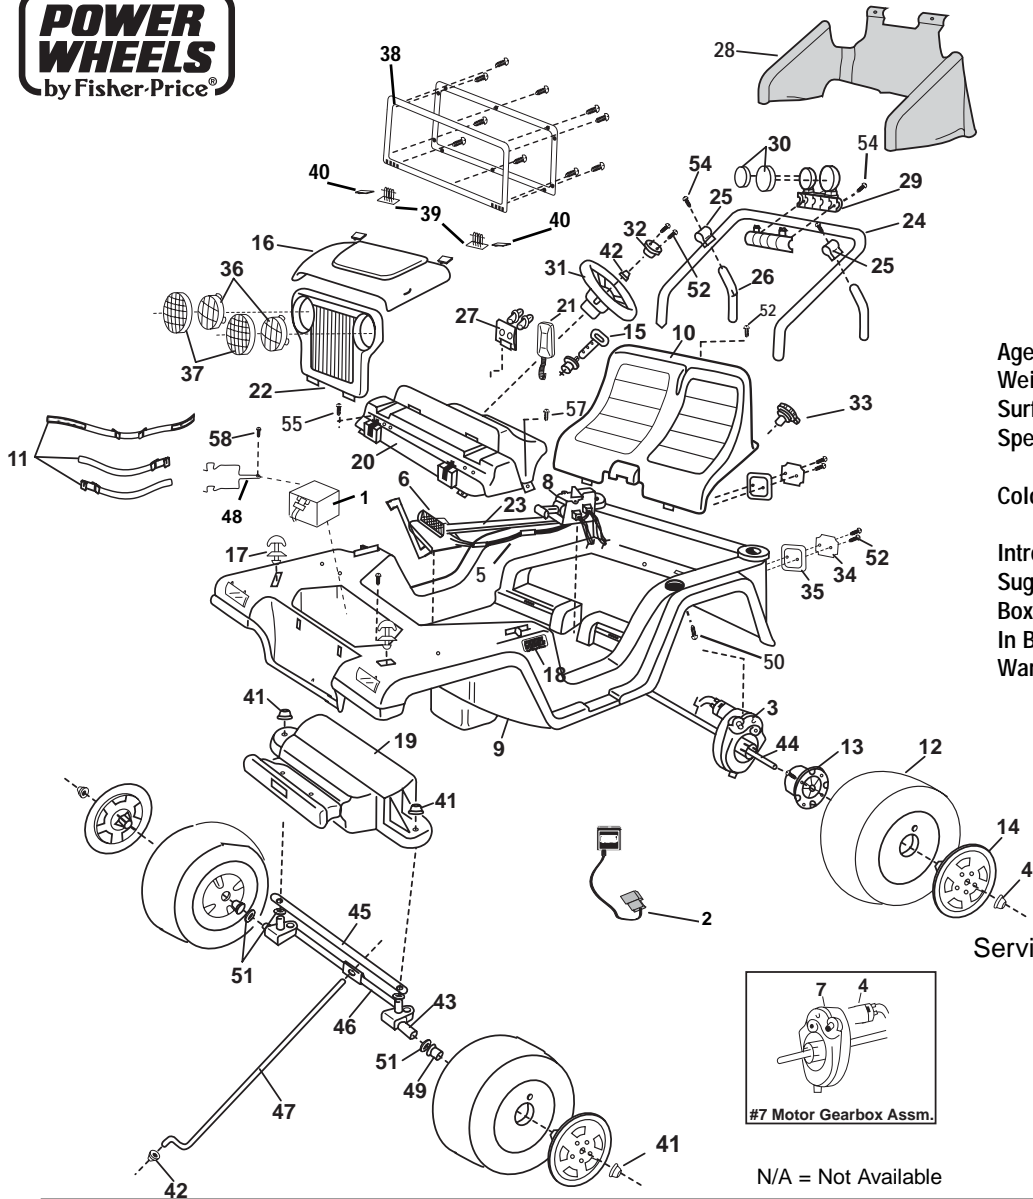

74340-9993 Barbie® Cruisin' Tunes Jeep®

**Advanced Series
12-VOLT**

Age Range: 3-7 Yrs.
Weight Limit: 130 Lbs.
Surfaces: Hard & Grass
Speed: 2.5 / 5.0 MPH Forward
 2.5 MPH Reverse
Colors: Pink Body
 Purple Trim & Tires
Intro: 12/8/99
Suggested Retail: \$219.99
Box Dimensions: 20" x 50" x 33
In Box Weight: 68 Lbs.
Warranty: One Year Vehicle
 6 Months Battery