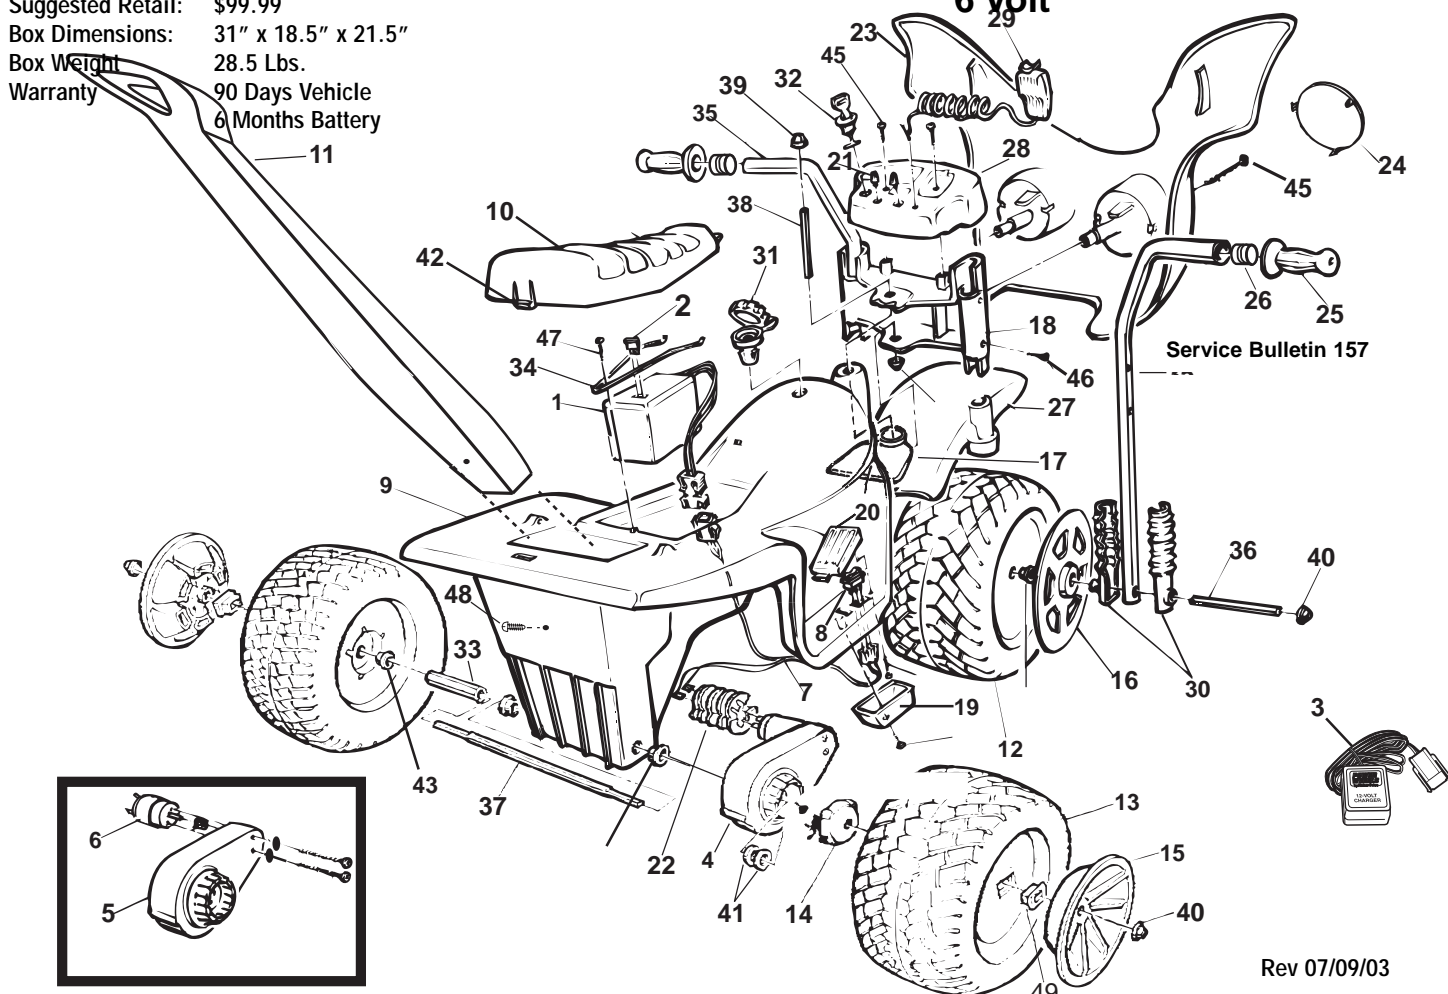

Age Range: 1-1/2 to 4 Years
Weight Limit: 50 Lbs.
Surfaces: Hard
Speed: 2.5 MPH Forward
Colors: White Body
Yellow Trim / Red Handle
Intro: 11-1998
Suggested Retail: $99.99
Box Dimensions: 31" x 18.5" x 21.5"
Box Weight: 28.5 Lbs.
Warranty: 90 Days Vehicle
6 Months Battery

74280-9993

Kawasaki® Guide 'n Drive Cycle™

Preschool Series
6 Volt

Rev 07/09/03

Item No.	Description	Part No.	Qty.	Item No.	Description	Part No.	Qty.	Item No.	Description	Part No.	Qty.
Working / Electrical Parts											
1	Battery	00801-1234	1	21	Radio Knob N/A	74750-2179	2	42	Lock Fastener	77571-2239	1
2	25 Amp Fuse	0801-0151	1	22	Motor Cover	74750-2359	1	43	Wheel (Axle) Bushing	74550-2689	5
3	6V Charger	00801-0975	1	23	Fairing N/A	74280-272A	1	44	#8 x 1-1/4" Phillips Screw N/A	0801-0216	2
4	3A Motor Gearbox Assembly	74780-950Z	1	24	Headlight Lens Cover Set N/A	74280-214A	1	45	#8 x 1-1/2" Phillips Screw	0801-0308	4
5	<u>3A Gearbox w/out Motor</u>	<u>74580-9269</u>	1	25	Hand Grip N/A	74280-2169	2	46	#8 x 3/4" Phillips Screw	0801-0223	4
6	<u>Motor Pinion Assembly</u>	<u>74590-9539</u>	1	26	*Handlebar Plug N/A	74510-2169	2	47	#8 x 7/8" Phillips Screw	0801-0228	1
7	<u>Main Harness Assembly N/A</u>	<u>78410-9799</u>	1	27	Fender N/A	77410-2249	1	48	#12 x 1.25 Screw N/A	0801-0260	1
8	<u>*Footswitch</u>	<u>0801-0538</u>	1	28	Dash N/A	74280-2699	1	49	Rectangular Bushing	74550-2689	2
Plastic / Other Parts											
9	Body (N/A)	74280-2109	1	29	Mic	74550-9479	1	Parts Not Shown			
10	Substitute Seat	74280-230A	1	30	Shock Set (Banded) N/A	74280-9089	1	Large Parts Bag N/A	74280-9249	1	
11	Assist Handle N/A	74280-2199	1	31	Gas Cap N/A	74280-2179	1	Small Parts Bag N/A	74280-9259	1	
12	Front Wheel N/A	74510-2459	1	32	Key Housing Assm N/A.	78490-9369	1	Hardware Bag N/A	74280-9259A	1	
13	Rear Wheel N/A	74510-2469	2	Hardware / Metal Parts				Literature Bag N/A	74280-9019	1	
14	Driver N/A	77410-2239	1	33	Axle Spacer Tube N/A	74510-4449	1	Owner's Manual N/A	74280-0920	1	
15	Hubcap / Rear N/A	74280-2589	2	34	Battery Retainer	74510-4439	1	Main Decal Sheet N/A	74280-0320	1	
16	Hubcap / Front N/A	74280-2579	2	35	Handlebar Set (L & R) N/A	74510-421A	1	Sm. Decals (Headlights & Bezels)	74280-0340	1	
17	Flex Plate N/A	78410-2159	1	36	Front Axle	74510-4519	1	Adhesive Harness Clip N/A			
18	Swivel Bracket N/A	74510-2129	1	37	Rear Axle	74510-4549	1				
19	Footboard Cover N/A	74280-2159	1	38	Pivot Pin N/A	74510-4429	1				
20	Pedal w/Spri Clip Assm N/A.	74280-9429	1	39	.354 Cap Nut	0801-0604	2				
				40	.437 Cap Nut	0801-0226	4				
				41	7/16" Washer	0801-0196	2				

N/A = Not Available

*When handlebar plug is gone, order hardware bag (74280-9259A).

* See Service Bulletin 157

Bold and Underlined parts are to be purchased and installed by Service Centers only. These items may not be sold directly to consumers by Service Centers or Fisher-Price.