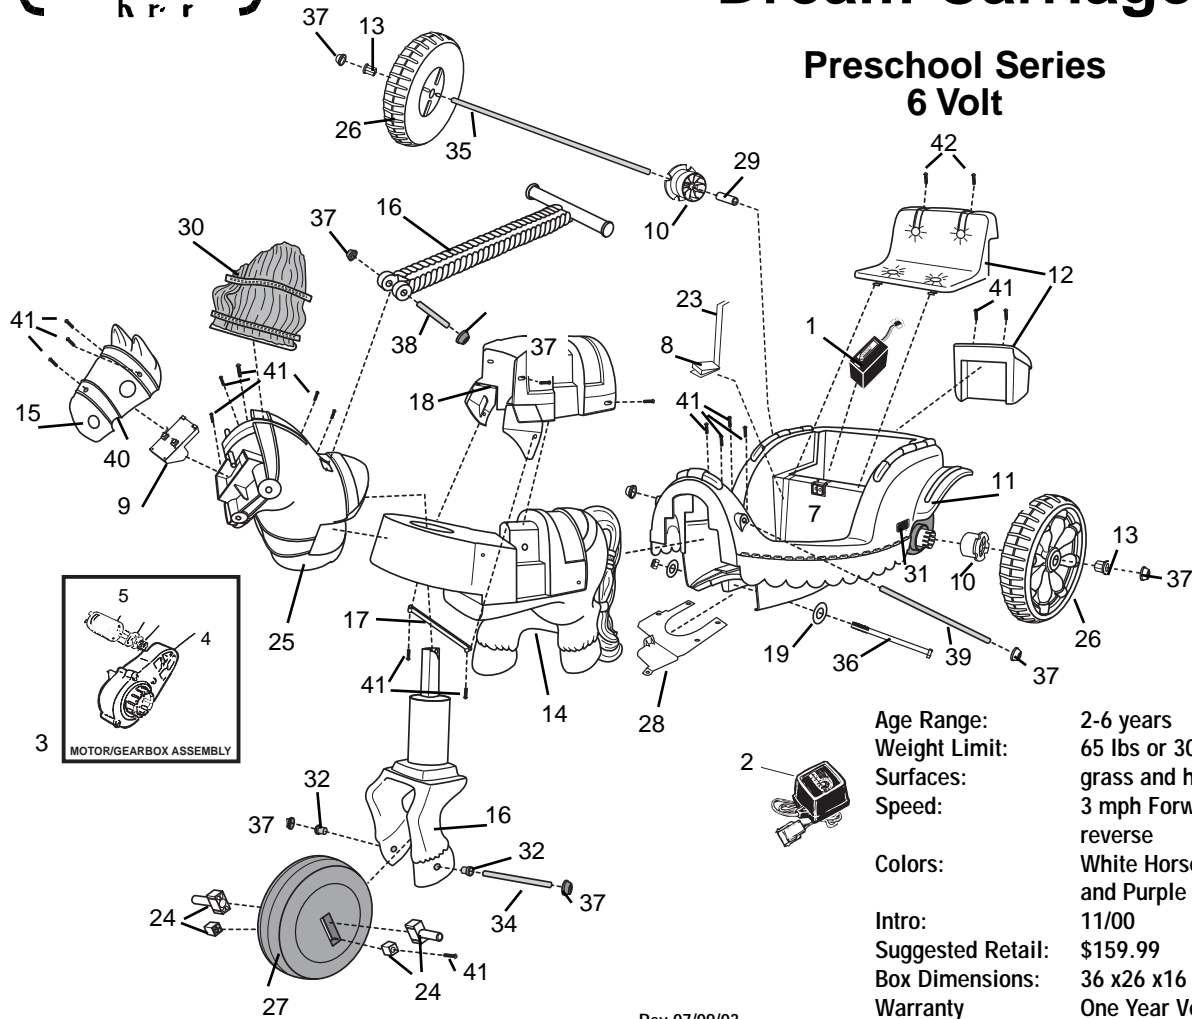

# 74260-9993 Dream Carriage

Preschool Series  
6 Volt

Age Range: 2-6 years  
 Weight Limit: 65 lbs or 30 kgs  
 Surfaces: grass and hard  
 Speed: 3 mph Forward & reverse  
 Colors: White Horse, Pink and Purple Carriage  
 Intro: 11/00  
 Suggested Retail: \$159.99  
 Box Dimensions: 36 x26 x16  
 Warranty: One Year Vehicle  
 6 Months Battery