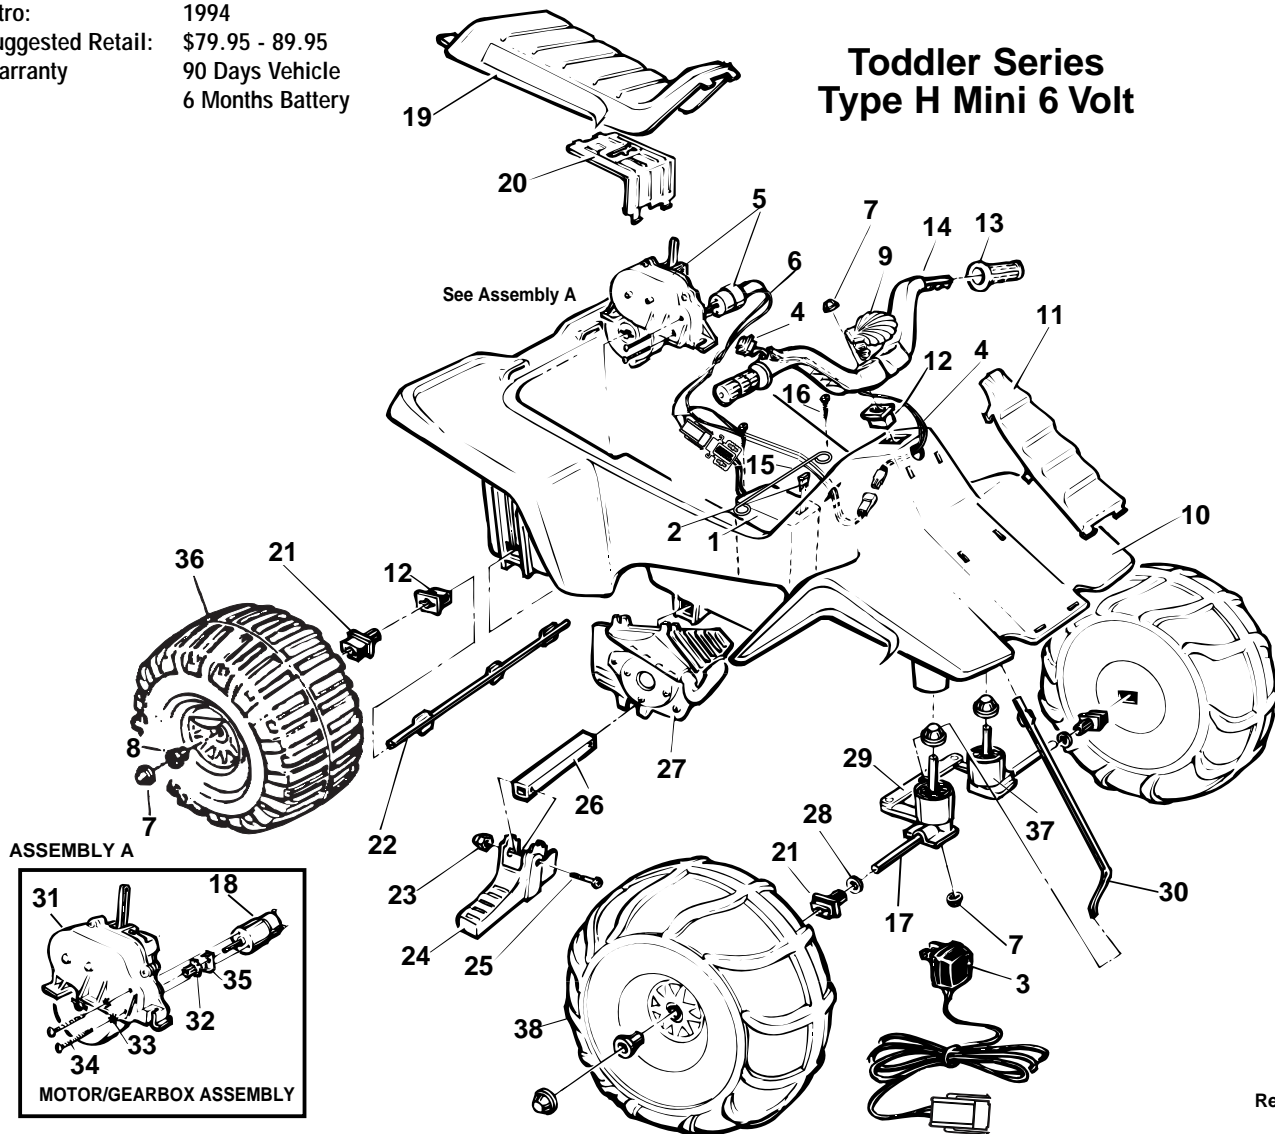

Age Range: 1-3 Yrs.
 Weight Limit: 40 Lbs.
 Surfaces: Hard, Grass & Carpet
 Speed: 1 MPH
 Colors: White Body
 Pink Tires & Trim
 Purple Seat & Handlebars
 Intro: 1994
 Suggested Retail: \$79.95 - 89.95
 Warranty: 90 Days Vehicle
 6 Months Battery

73680-9993 / 83680 BALLET BARBIE®

Toddler Series Type H Mini 6 Volt

Rev. 09/24/03

Item No.	Description	Part No.	Qty.	Item No.	Description	Part No.	Qty.	Item No.	Description	Part No.	Qty.
1	Battery 6 Volt	00801-1234	1	17	Front Axle	74504-4509	2	33	Star Washer N/A	0801-0330	2
2	25 Amp Fuse Kit	0801-0151	1	18	Motor w/Pinion	74590-9539	1	34	Motor Bolt	0801-0269	2
3	Charger	00801-0975	1	19	Seat N/A	73680-2819	1	35	D Lock Washer	0801-0329	1
4	Switch Assembly	78560-9799	1	20	Motor Cover	73560-9489	1	36	Rear Wheel	76980-2469	2
5	#5 Motor Gearbox Assy	74504-9519	1	21	Bushing w/Long Extension	78560-2659	2	37	Front Post Bushing N/A	73680-2539	2
6	Main Wiring Harness (N/A)	74504-9059	1	22	Rear Axle	74504-4539	1	38	Front Wheel N/A	73670-2469	2
7	.354 Cap Nut	0801-0548	8	23	Acorn Nut N/A	0801-0218	2	PARTS NOT SHOWN			
8	Wheel Bushing	78560-2679	4	24	Footpeg N/A	73680-2159	2		Tassels	73680-2129	2
9	Microphone N/A	74780-9479	1	25	1-1/4" Shoulder Bolt	0801-0304	2		Decal Sheet N/A	80017-0270	1
10	Body (N/A)	77440-2109	1	26	Footpeg Support	74504-2129	1		Literature Bag N/A	80034-0553	1
11	Grill N/A	73680-2809	1	27	False Motor Set N/A	73670-2119	1		Mylar Decal Sheet N/A	80017-0271	1
12	Bushing w/o Extension	74504-2549	2	28	5/16" Washer	0801-0253	2		Lace Scrunchie Set (N/A)	80001-0397	1
13	Handgrips N/A	73670-2129	2	29	Steering Linkage	74504-4219	1				
14	Handlebar Switch Assy N/A.	80029-0047	1	30	Steering Column	76940-4239	1				
15	Battery Retainer	74504-4429	1	31	#5 Gearbox	72629-9259	1				
16	#8 x 7/8" Trushead Screw	0801-0228	2	32	Motor Drive Gear N/A	74504-2259	1				