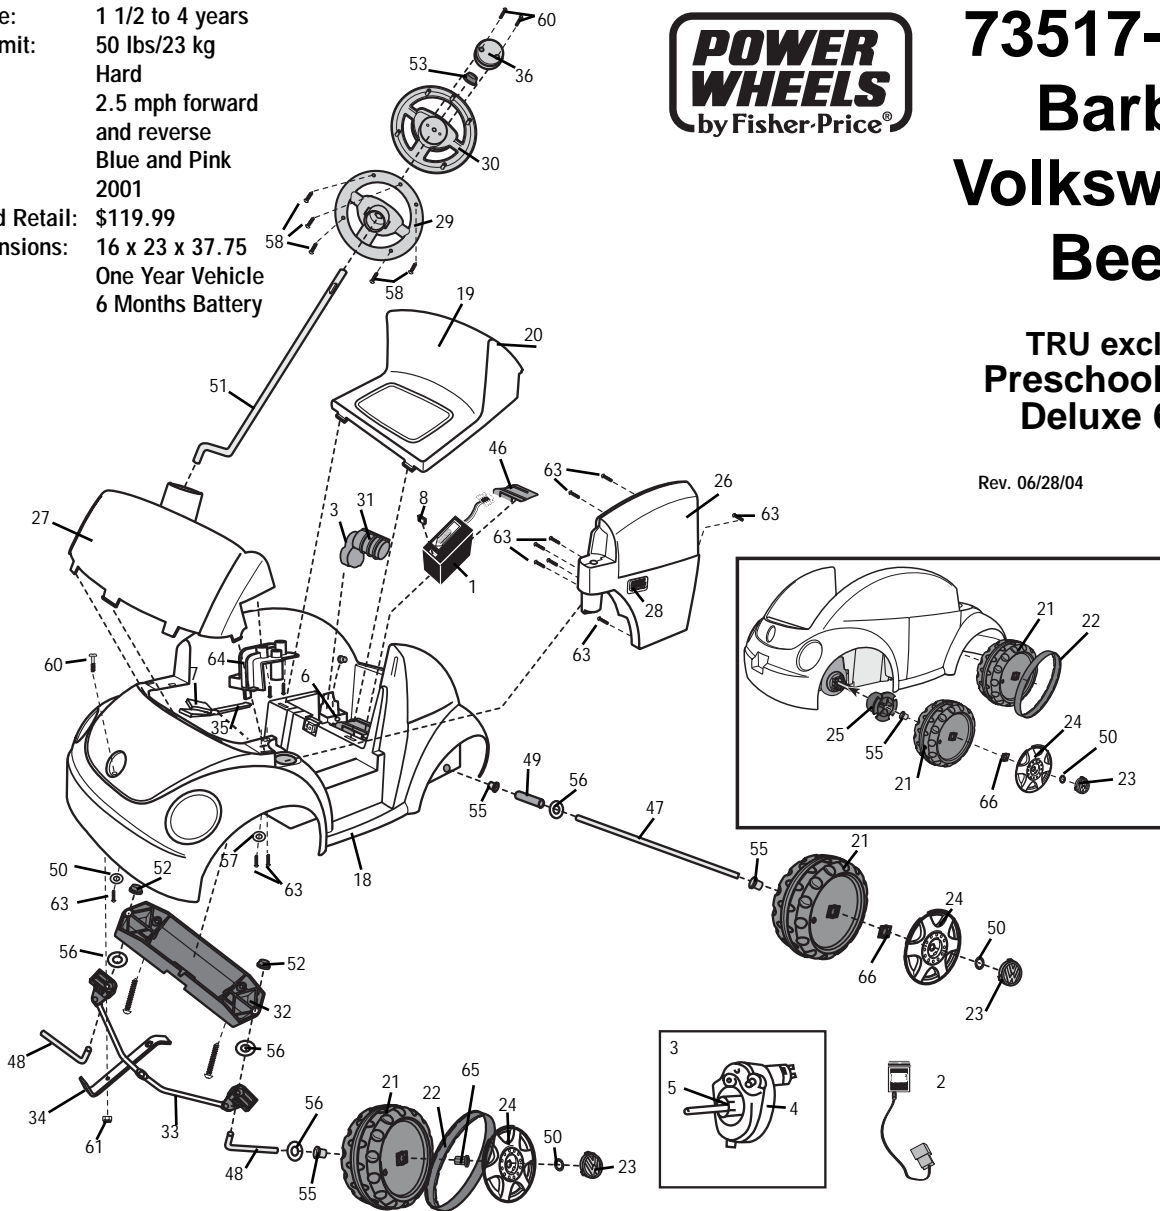

For 73517-9993 Made after Nov. 4, 2001

Age Range: 1 1/2 to 4 years
Weight Limit: 50 lbs/23 kg
Surfaces: Hard
Speed: 2.5 mph forward and reverse
Colors: Blue and Pink
Intro: 2001
Suggested Retail: $119.99
Box Dimensions: 16 x 23 x 37.75
Warranty: One Year Vehicle
6 Months Battery

73517-9993 Barbie Volkswagon Beetle

TRU exclusive
Preschool Series
Deluxe 6 Volt

Rev. 06/28/04

Item No.	Description	Part No.	Qty.	Item No.	Description	Part No.	Qty.	Item No.	Description	Part No.	Qty.
Working / Electrical Parts				Hardware / Metal Parts				Parts Not Shown			
1	Battery 6V 6 Amp Green	00801-1234	1	33	Steering Linkage Assm.	73510-9239	1	Large Parts Bag	N/A	73517-9039	1
2	Charger	00801-0975	1	34	Brace/Steering Bracket	73510-4059	1	Small Parts Bag		73518-9459	1
3	Motor Gearbox Assembly	73260-9719	1	35	Channel Cover	73517-2289	1	Hardware Bag		73518-9469	1
4	Gearbox W/out Motor	74550-9279	1	36	Steering Wheel Button	73510-2739	1	Owner's Manual		N/A Please order	
5	Motor Pinion Assembly	00968-1700	1								
6	Main Harness Assembly	73510-9799	1								
7	Footboard assm.	74780-9159	1	46	Battery Retainer	73517-2389	1	Decal Sheet Main		73517-0310	1
8	Fuse 25 Amp	0801-0151	2	47	Rear Axle	73518-4519	1	Small Decal Sheet w/flower		73517-0320	1
Plastic / Other Parts				48	Front Axle	73510-4509	2	Paper Kit N/A		73517-PAPRA	1
18	Body	N/A	1	49	Wheel Spacer	73510-2369	2	Clip Adhesive		0801-0313	1
19	Seat with lock	73517-9309	1	50	Lock Washer/Retainer wo body	0801-0324	4	Foot Switch		0801-0538	1
20	Lock Fastener	78570-2439	1	51	Steering Column	73510-4239	1	Control Switch Forward/Reverse		00801-0885	1
21	Wheel	73517-2159	4	52	.437 Retainer	0801-0227	2	Retainer Tool		73510-2399	1
22	Traction Band	73510-2479	2	53	.354 Retainer	0801-0604	4	High Speed lock out pin		0801-0254	1
23	Center Hub Cap	73517-2489	4	55	Round Bushing 7/16"	74550-2689	6				
24	Hub Cap	73517-2499	4	56	Washer 7/16"	0801-0196	5				
25	Driver	74460-2249	4	57	Washer #10 N/A	0801-0195	4				
26	Door	73517-9349	1	58	Screw Phillips Head 6 x 1/2"	0801-0222	5				
27	Windshield	73517-2619	1	60	Screw 32 x 3/4" N/A	0801-0278	1				
28	PW Emblem	74460-9069	1	61	#10 Nylock Lock Nut N/A	0801-0318	1				
29	Steering Wheel Base	73510-2719	1	62	Screw Pan Head	0801-0578	1				
30	Steering Wheel Cover N/A	73517-2729	1	63	Screw #8 x 3/4"	0912-8001	1				
31	Motor Cover	74750-2359	1	64	Hinge Plate	73510-2769	1				
32	Steering Linkage Cover	73510-2759	1	65	Hex Bushing	73233-2559	2				
				66	Retangular Bushing	77410-2679	2				

Bold and Underlined parts are to be purchased and installed by Service Centers only. These items may not be sold directly to consumers by Service Centers or Fisher-Price.