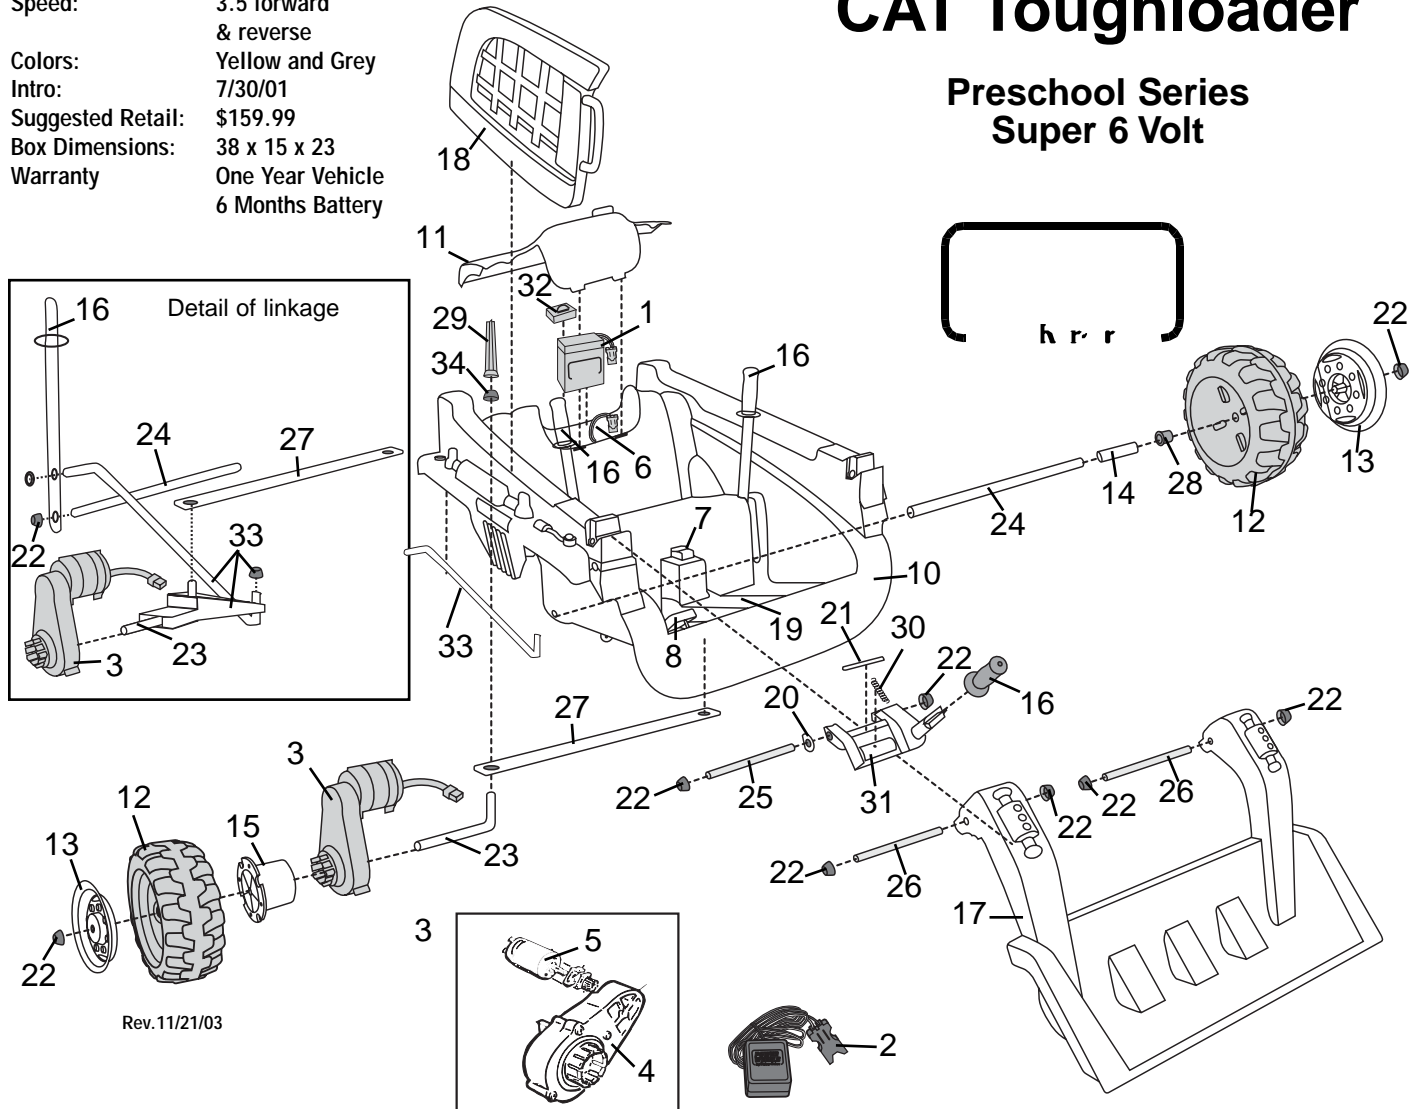

Age Range: 3 and up
 Weight Limit: 65 lbs
 Surfaces: ..Hard and Grass
 Speed: 3.5 forward
 & reverse
 Colors: Yellow and Grey
 Intro: 7/30/01
 Suggested Retail: \$159.99
 Box Dimensions: 38 x 15 x 23
 Warranty: One Year Vehicle
 6 Months Battery

73260-9993 CAT Toughloader

Preschool Series
 Super 6 Volt

Item No.	Description	Part No.	Qty.	Item No.	Description	Part No.	Qty.	Item No.	Description	Part No.	Qty.
Working / Electrical Parts				Hardware / Metal Parts				Roll Cage right		73260-9169	1
1	Battery	00801-0712	1	20	Washer 5/16	73260-2239	1				
2	Charger	00801-0974	1	21	Handle Pin N/A	73260-4409	1				
3	Motor Gearbox Assembly	73260-9719	2	22	Retainer .437 Black	0801-0226	14				
4	<u>Gearbox W/out Motor</u>	<u>74550-9279</u>	2	23	Rear Axle	73260-4509	2				
5	<u>#3 Motor Pinion Assembly</u>	<u>00968-1700</u>	2	24	Front Axle	73260-4519	1				
6	<u>Main Harness Assembly</u>	<u>73260-9809</u>	1	25	Handle Axle	73260-4299	1				
7	Control Switch F/R	00801-0885	1	26	Bucket Axle/pin	73260-4289	2				
8	Footboard Assembly N/A	73260-9389	1	27	Crossbar	73260-4129	1				
Plastic / Other Parts				28	7/16" Round Bushing	74550-2689	2				
10	Body	N/A	1	29	Cap Nut Tool	78640-2629	1				
11	Seat back/False Motor Cov	N/A/73260-9489	1	30	Spring	0801-1045	1				
12	Wheel	73260-2459	4	31	Handle	73260-2589	1				
13	Hubcaps	73260-2599	4	32	Battery Retainer	75548-9409	1				
14	Front wheel spacer	73260-2359	2	33	Steering Linkage	4000-0234	2				
15	Driver	74460-2249	2	34	.354 Retainer	0801-0604	2				
16	Hand grips	76950-2159	3	Parts Not Shown							
17	Bucket Assembly N/A	73260-9579	1	Large Parts Bag N/A	73260-9249	1					
18	Roll Cage left	73260-9179	1	Small Parts Bag N/A	73260-9259	1					
19	Center Console	73260-2189	1	Hardware Bag	73260-9269	1					
				Owner's Manual	73260-0920	1					
				Decal Sheet	73260-0310	1					
				Tree Lock Fastener	74310-2199	1					
				<u>Footswitch</u>	<u>00801-0933</u>	<u>1</u>					
				Emblem	74460-9069	1					