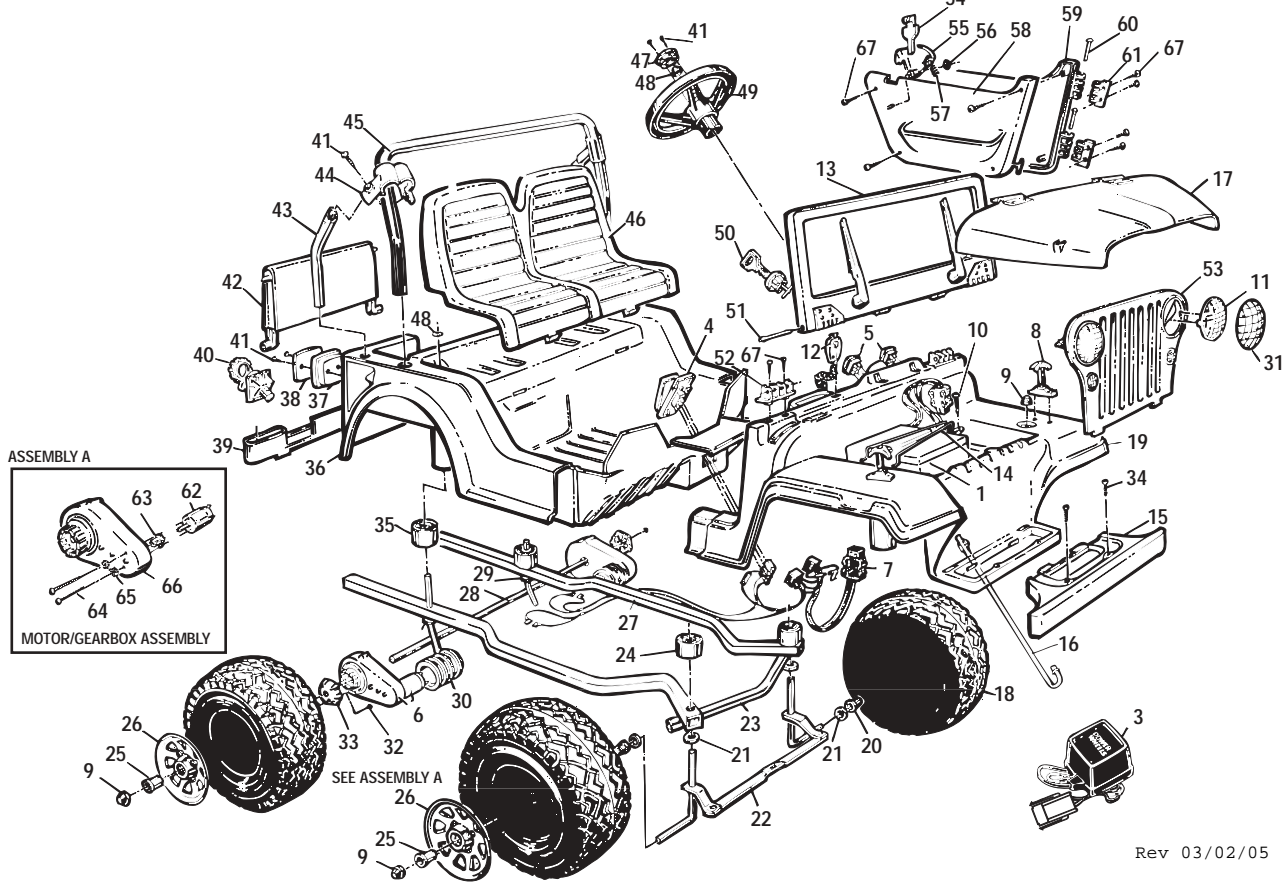

Age Range: 3-6 Yrs.
 Weight Limit: 90 lbs.
 Surfaces: Multiple & Hills
 Speed: 2.5 / 5.0 MPH
 Forward
 Colors: 2.5 MPH Reverse
 Pink Body
 Black Tires
 White Trim
 Avail: 1991 - 1992
 Warranty: 90 Days Vehicle
 6 Months Battery

This product is affected
 by the PW recall
 announced Oct 1998.
 Please confirm that the
 product is modified or
 remediated in accor-
 dance with policy.

73248-9993 / 86275 Barbie Beach Buggy

Junior Series