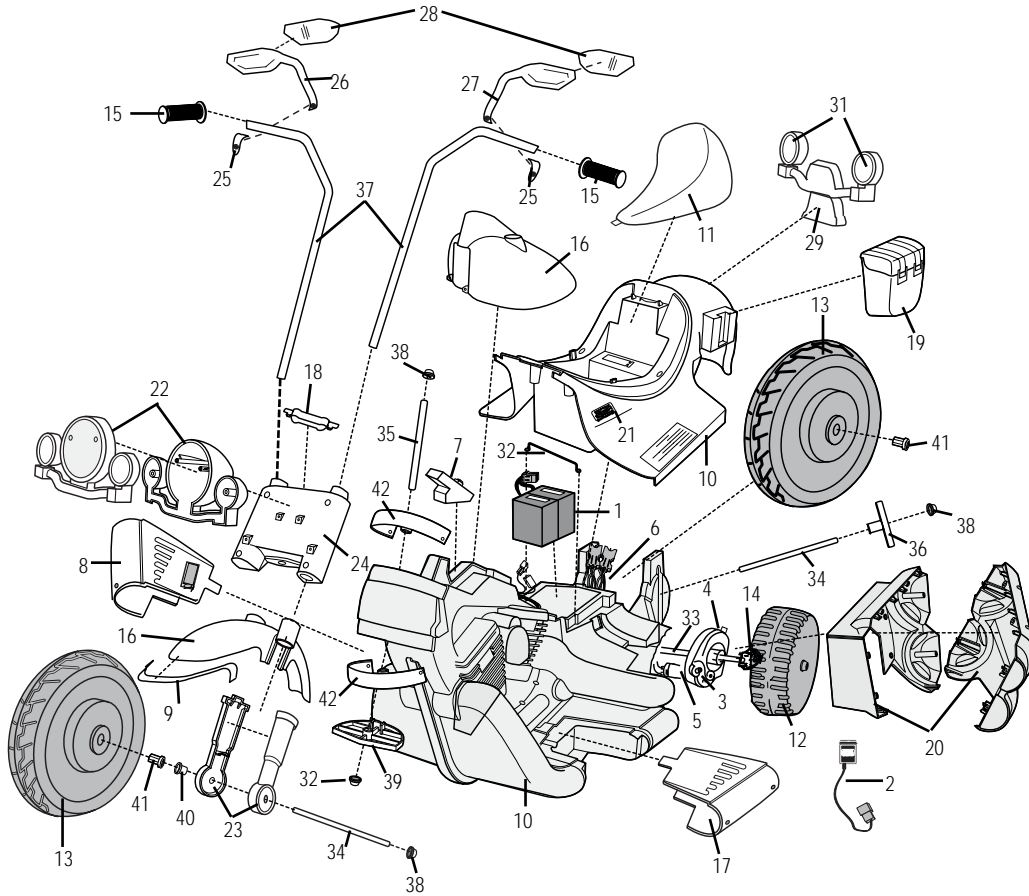

For 73218-9993 Harley Davidson Motorcycles made before 6/10/02

73218-9993 Harley

Advanced Series 12 Volt

Age Range: 3 to 7
 Weight Limit: 65 lbs
 Surfaces: Hard and grass
 Speed: 2.5/5.0
 Forward
 2.5 reverse
 Colors: Black and Grey
 Intro: 2001
 Suggested Retail: \$199.99
 Box Dimensions: 40 x 20 x 25
 Warranty
 One Year Vehicle
 6 Months Battery