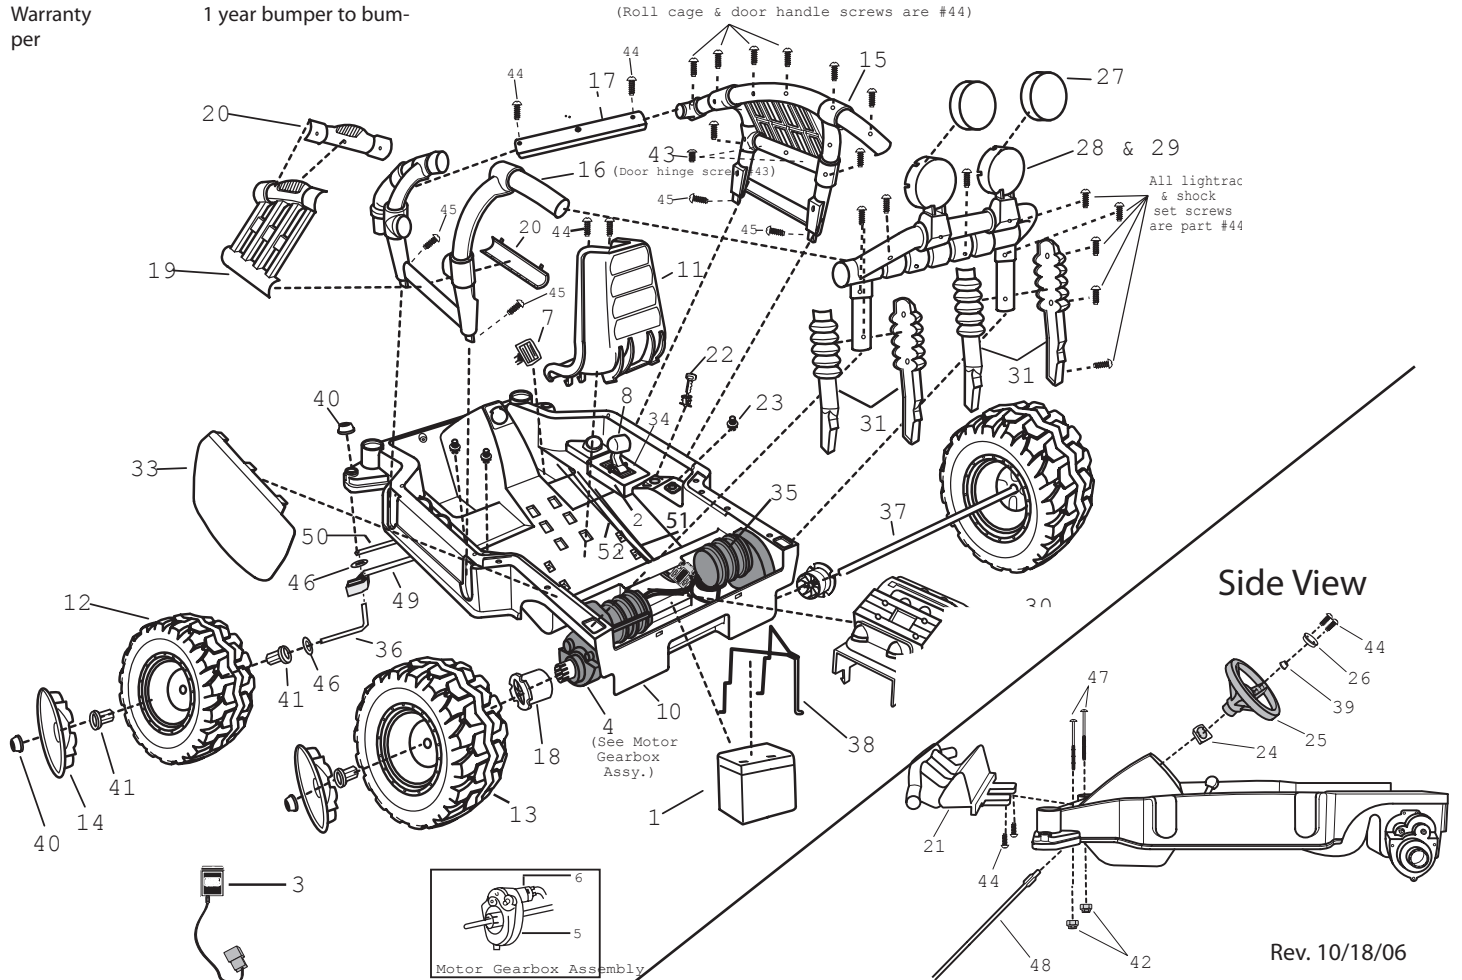

Age Range: 3-7 Yrs.
Weight Limit: 65 Lbs.
Surfaces: Hard surface and Grass
Speed: Forward 2.5 & 5.0 MPH
Reverse 2.5 MPH
Colors: Silver Body
Red & Black Roll Cage
Black Tires
Intro: 2000
Suggested Retail: $229.99
Box Dimensions: 38.75" x 21" x 24.6"
In-Box Weight: 58.8 Lbs.
Warranty: 1 year bumper to bumper

73180-9993

Eliminator

Advanced Series 12 Volt

Rev. 10/18/06

Item No.	Description	Part No.	Qty.	Item No.	Description	Part No.	Qty.	Item No.	Description	Part No.	Qty.
Working / Electrical Parts											
1	Battery 12V	00801-0638	1	27	Light Cover Order Chrome Parts Bag			52	Channel Cover (Front)	73180-2279	1
2	Switch Singalux (rocker type) (Shifter)	00801-0923	2	28	Light Rack front and rear	73180-9189	1	Parts Not Shown			
3	12 Volt Probe Charger	00801-0972	1	30	Decorative Engine	4000-0285	1	Owner's Manual	73180-0920	1	
4	#7 Motor GearBox Assy.	00968-2910	2	31	Shock Set (left and right)	73180-951A	1	Large Parts Bag molded pts			
5	#7 Gearbox	74310-9529	2	33	Fender Set	73180-9029	1	N/A)	731809039	1	
6	Motor w/Pinion	00968-2701	2	34	Shifter Cover	73180-2299	1	Chrome Parts Bag	73180-9249	1	
7	Footboard Assembly	73180-9389	1	35	Motor Cover (Hi-Eff)	74750-2359	2	Small Parts Bag (purch parts N/A)			
8	Shifter Assembly	74310-9239	1	Hardware							
Plastic Parts											
10	Vehicle Body (N/A)	73180-2109	1	36	Front Axle	74790-4509	2	Decal Sheet	73180-0310	1	
11	Seat	74790-2309	1	37	Rear Axle (length 32")	N/A74790-4519	1	Footswitch (Plunger type N/A)	00801-0933	1	
12	Front Wheel	74790-2469	2	38	Battery Retainer	74790-4019	1	Mylar Black Decal Sheet	73180-0320	1	
13	Rear Wheel	74790-2459	2	39	.354 Cap Nut (Black)	0801-0604	1	Hardware	73180-9279	1	
14	Hubcap Order Chrome Parts Bag			40	.437 Cap Nut (Black)	0801-0226	6	Pw Emblem	74460-9069	1	
15	Rollcage / Right	73180-9069	1	41	Hex Bushing	73233-2559	6	Wiring Harness	74790-9699	1	
16	Rollcage / Left	73180-9049	1	42	1/4" Nyloc Nut	Order Hardware bag					
17	Sound Bar	73180-9449	1	43	#8 x 1/2" Screw	0801-0202	2				
18	Wheel Driver, 10 rib	74460-2249	2	44	#8 x 3/4" Screw	0801-0223	10				
19	Door Order Chrome Parts Bag			(10 of the 3/4" Screws are factory assembled)							
20	Door Handle / Hinge Set	73180-2999	1	45	#8 x 3/4	0405-2073	40				
21	Brushguard	73180-2129	1	46	#8 x 1-1/2" Plascrew	0801-0308	4				
22	Key Housing N/A	74460-9369	1	47	7/16" Washer	0801-0196	4				
23	Dash Knob	74460-2199	3	48	1/4"-20 x 2-3/4" Bolt						
24	Steering Wheel Collar/Stop	73180-2339	1	Available in Hardware bag							
25	Steering Wheel	73180-2319	1	49	Steering Column	74790-4239	1				
26	Steering Wheel Button/Cap	73180-2329	1	50	Steering Linkage	74790-9219	1				
				51	Channel Cover (Rear)	74790-4229	1				

N/A = Not Available **Bold and Underlined parts are to be purchased and installed by Service Centers only. These items may not be sold directly to consumers by Service Centers or Fisher-Price.**